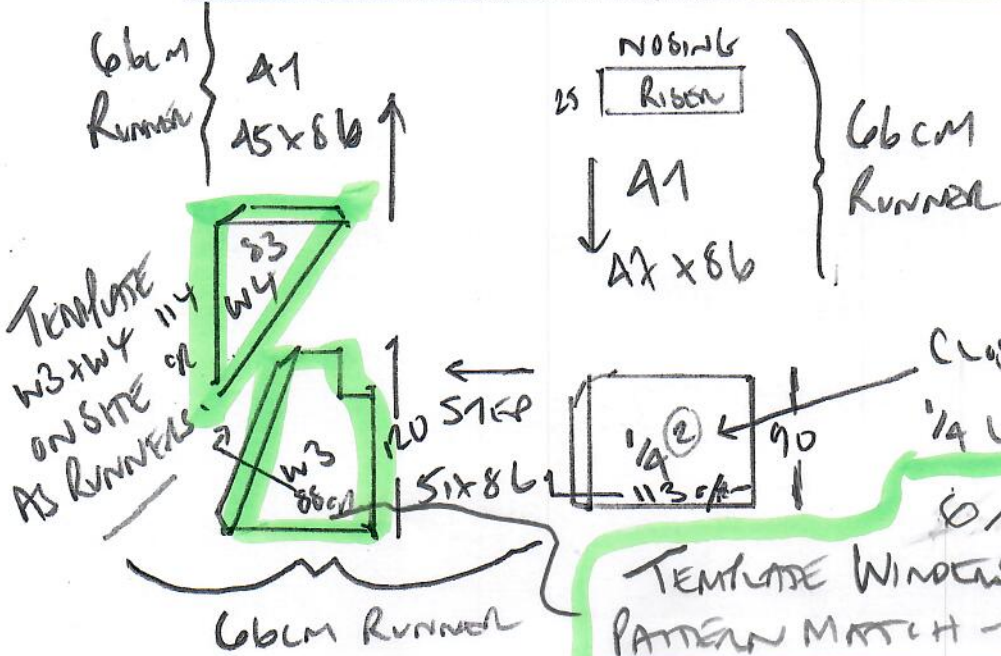

R10124  
 WONG  
 55 NEWSTRAD WAY  
 SW19 5TH

1 of 1

Tel floor to 1st floor

CLOSE COVER ALL STAIRS + 1/4 LANDING

Tel floor STAIRS  
 ALL CLOSE COVERED  
 Full width 4.

1st floor to Grand floor

6bcm RUNNER WITH 1/4 LANDING CLOSE COVERED

REPLACE 2X  
 WINDOWS  
 TEMPLATE 25/8/23

FIT  
 NEW WINDOWS  
 WES 30/8/23

CLOSE COVER  
 1/4 LANDING

30/10/23

TEMPLATE WINDOWS 3+4 ON SITE  
 PATTERN MATCH - STRIPES