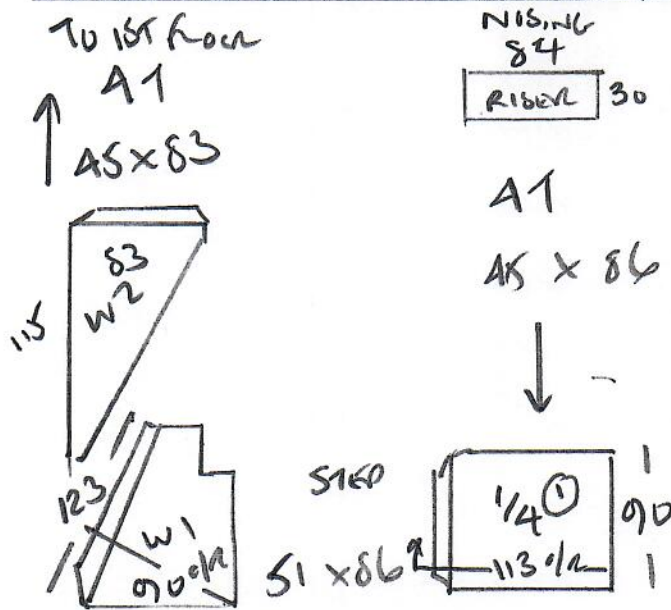

R10124  
 WONG  
 55 NEWSTRAD WAY  
 SW19 5TH

1 of 1

Tel floor to 1st floor

CLOSE COVER ALL STAIRS + 1/4 LANDING

Tel floor STAIRS  
 ALL CLOSE COVERED  
 Full width 4.

1st floor to Grand floor

6bcm RUNNER WITH 1/4 LANDING CLOSE COVERED

REPLACE 2X  
 WINDOWS  
 TEMPLATE 25/8/23

FIT  
 NEW WINDOWS  
 WES 30/8/23

CLOSE COVER  
 1/4 LANDING

30/10/23

TEMPLATE WINDOWS 3+4 ON SITE  
 PATTERN MATCH - STRIPES