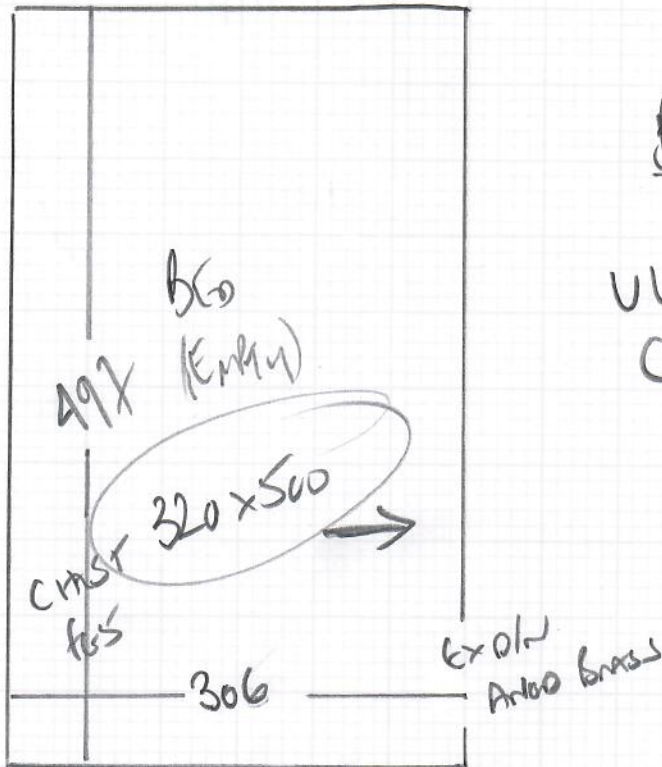

Job No: R 19132
Name: SALAMON
Address: 8 DOWNS COURT
20 THE DOWNS
Tel: SW20 8JE
Sheet: 1 of 1

Bedroom

ULLSWATER
Couch - ULS13

320 x 500 16m²

Bathroom

EASY CARE TRUST
Couch EASY-40

195 x 400 780m²