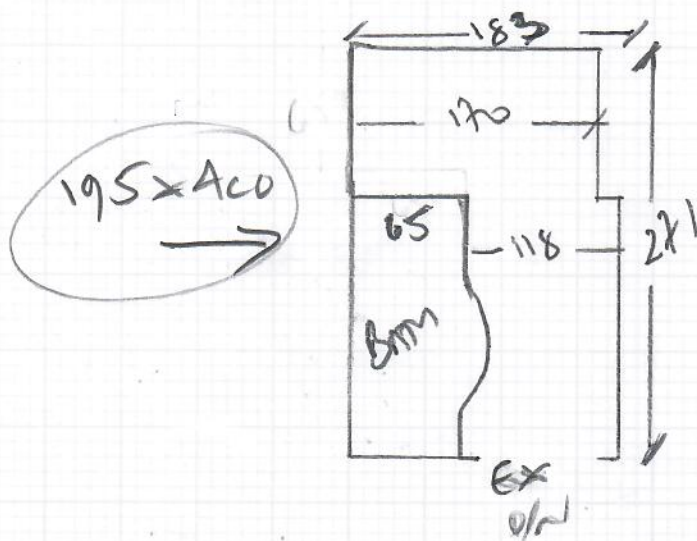

Job No: R 19132
Name: SALAMON
Address: 8 DOWNS COURT
20 THE DOWNS
Tel: SW20 8JE
Sheet: 1 of 1

Bedroom

ULLSWATER
Couch - ULS13

320 x 500 16m²

Bathroom

EASY CARE TRUST
Couch EASY-40

195 x 400 780m²