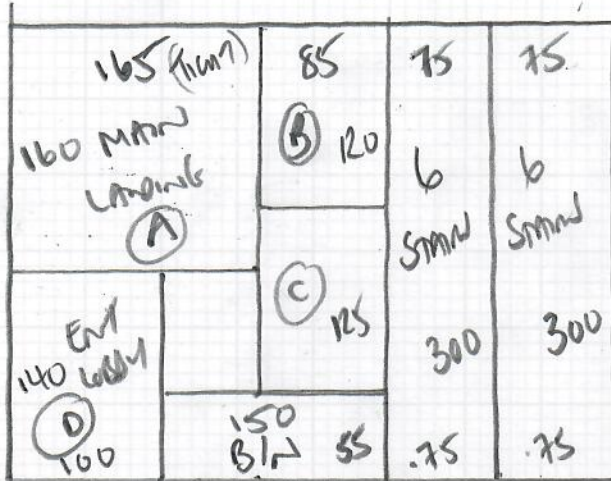

Job No: R19145
 Name: BOVINGDON
 Address: 46A SYDNEY ROAD
 SW20 8EF
 Tel:
 Sheet: 1 of 2

300
 BED ROOM + STAIRS
 + LANDINGS
 NEW FOREST
 COLOUR NF114

PLAN 300 x 400
 Bedroom 370 x 400
670 x 400

2680m²

Job No: R19145
 Name: BOVINGDON
 Address: ABA DYONEM RD
 SW20 8EF
 Tel:
 Sheet: 2 of 2