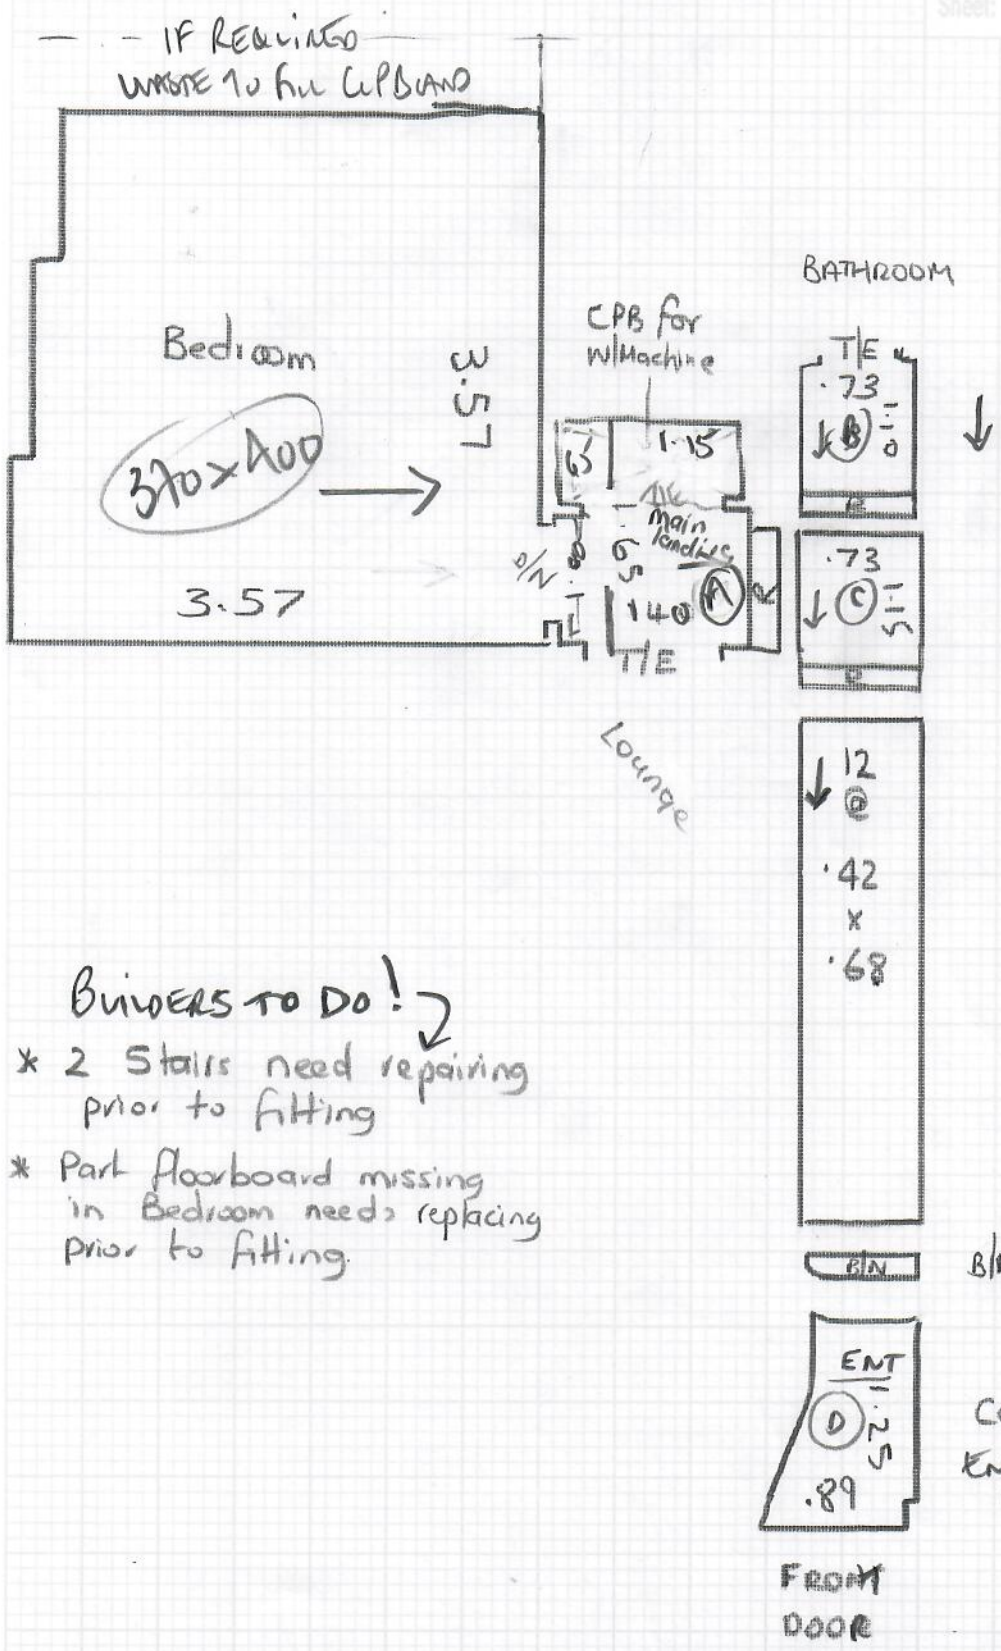

Job No: R19145
 Name: BOVINGDON
 Address: 46A SYDNEY ROAD
 SW20 8EF
 Tel:
 Sheet: 1 of 2

300
 BED ROOM + STAIRS
 + LANDINGS
 NEW FOREST
 COLOUR NF114

PLAN 300 x 400
 Bedroom 370 x 400
670 x 400

2680m²

Job No: R19145
 Name: BOVINGDON
 Address: ABA DYONEM RD
 SW20 8EF
 Tel:
 Sheet: 2 of 2

Buildings to do!

- * 2 Stairs need repairing prior to fitting
- * Part floorboard missing in Bedroom needs replacing prior to fitting.