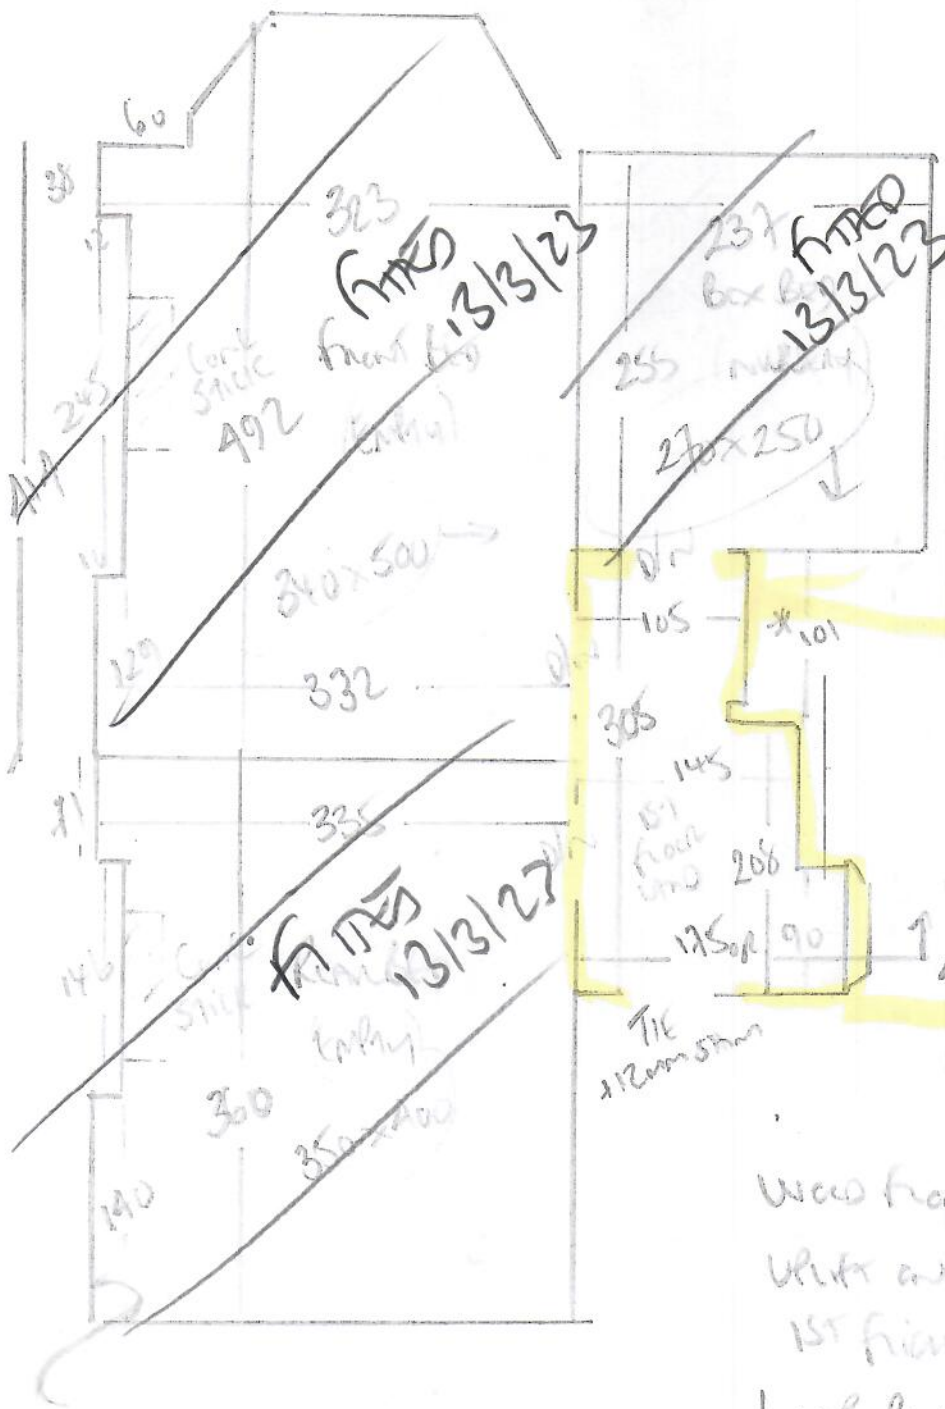

Job No: R 19148  
Name: STOCKFORD  
Address: 30 FINTRYAM  
SW20 0JD

Tel:  
Sheet: 1 of 3

STAIRS + LANDINGS  
Top floor to Ground

GHENT  
Colour GHL-08  
MADEIRA

PLAN 700 x 700

28m<sup>2</sup>

R19148  
 STOCKED  
 30 INCH W/1  
 SW20 OSD

2 of 3

To 1st floor level  
 ↑ 27

45 x 84

W8 62 x 84

W7 95 x 118

W6 65 x 118

W5 62 x 93

↑ A1

45 x 84

W4 61 x 84

W3 95 x 120

W2 66 x 118

W1 66 x 93

CH/BAND FLOOR

NO VENT

SCAM AIR BRAS

FURNITURE FROM BLO ONLY

SCAM PRACTICE TALKING  
 2CM DRIPBACK  
 BOXED STAIRS

R191A8  
 Stockton  
 30 First Way  
 SW2000

3 of 3

Used front boards  
 UP to 1st floor landing +  
 1st floor of small units  
 Look for on ad for form  
 Windows Broken - NEED ATTENTION!  
 Reveal the problems!