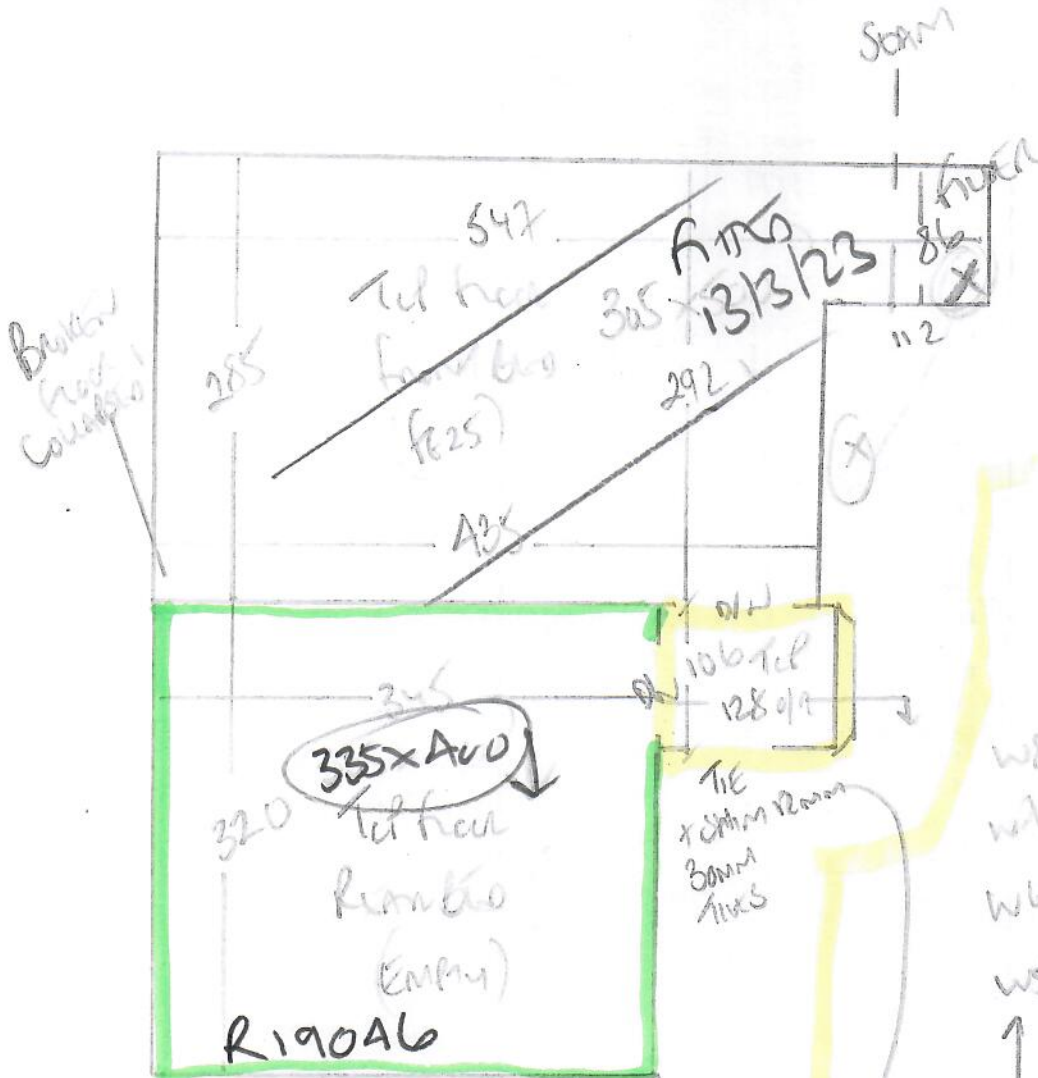

Job No: R 19148  
Name: STOCKFORD  
Address: 30 FINTRYAM  
SW20 0JD

Tel:  
Sheet: 1 of 3

STAIRS + LANDINGS  
Top floor to Ground

GHENT  
Colour GHL-08  
MADEIRA

PLAN 700 x 700

28m<sup>2</sup>

R19148  
 STOCKED  
 30 INCH W/1  
 SW20 OSD

2 of 3

To 1st floor level  
 ↑ 27

45 x 84

W8 62 x 84

W7 95 x 118

W6 65 x 118

W5 62 x 93

↑ A1

45 x 84

W4 61 x 84

W3 95 x 120

W2 66 x 118

W1 66 x 93

CH/BAND FLOOR

NO VENT

SCAM AIR BRAS

FURNITURE FROM BLO ONLY

SCAM PRACTICE TALKING  
 2CM DRIPBACK  
 BOXED STAIRS

R191A8  
 Stockton  
 30 First Way  
 SW2000

3 of 3

Used front boards  
 UP to 1st floor landing +  
 1st floor of small units  
 Look for on ad for form  
 Windows Broken - NEED ATTENTION!  
 Reveal the problems!