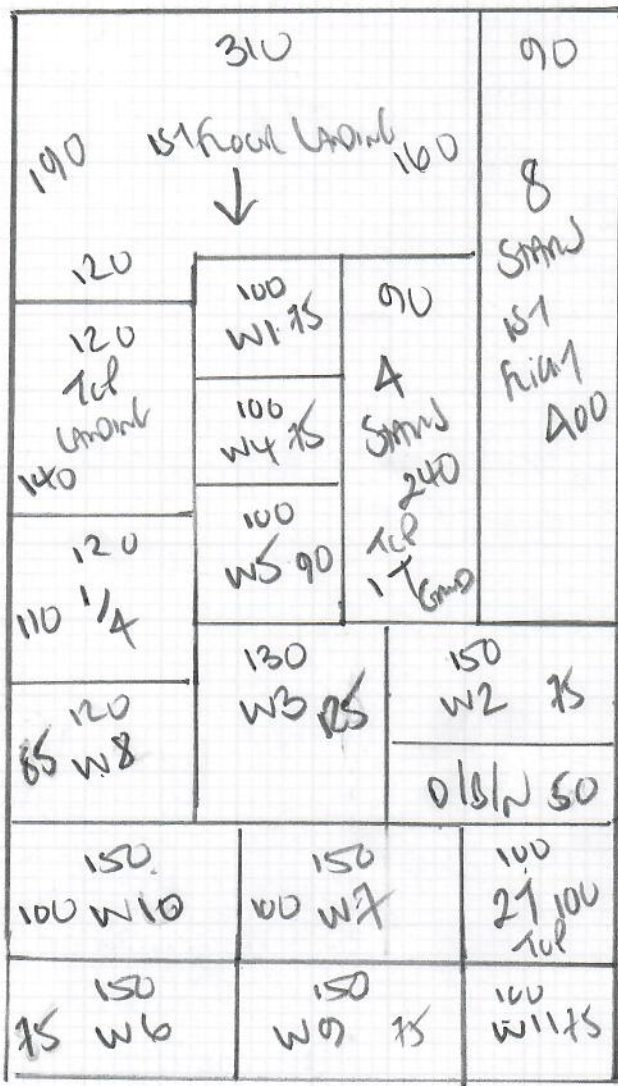

Job No: R 19148  
Name: STOCKFORD  
Address: 30 FINTRYAM  
SW20 0JD

Tel:  
Sheet: 1 of 3

STAIRS + LANDINGS  
Top floor to Ground

GHENT  
Colour GHL-08  
MADEIRA

PLAN 700 x 700

28m<sup>2</sup>

R19148  
 STOCKED  
 30 INCH W/1  
 SW20 OSD

2 of 3

To 1st floor level  
 ↑ 27

45 x 84

W8 62 x 84

W7 95 x 118

W6 65 x 118

W5 62 x 93

↑ A1

45 x 84

W4 61 x 84

W3 95 x 120

W2 66 x 118

W1 66 x 93

CH/BAND FLOOR

NO VENT

SCAM AIR BRAS

FURNITURE FROM BLO ONLY

SCAM PRACTICE TALKING  
 2CM DRIPBACK  
 BOXED STAIRS

R191A8  
 Stockton  
 30 First Way  
 SW2000

3 of 3

Used front boards  
 UP to 1st floor landing +  
 1st floor of small units  
 Look for on ad for form  
 Windows Broken - NEED ATTENTION!  
 Reveal the problems!