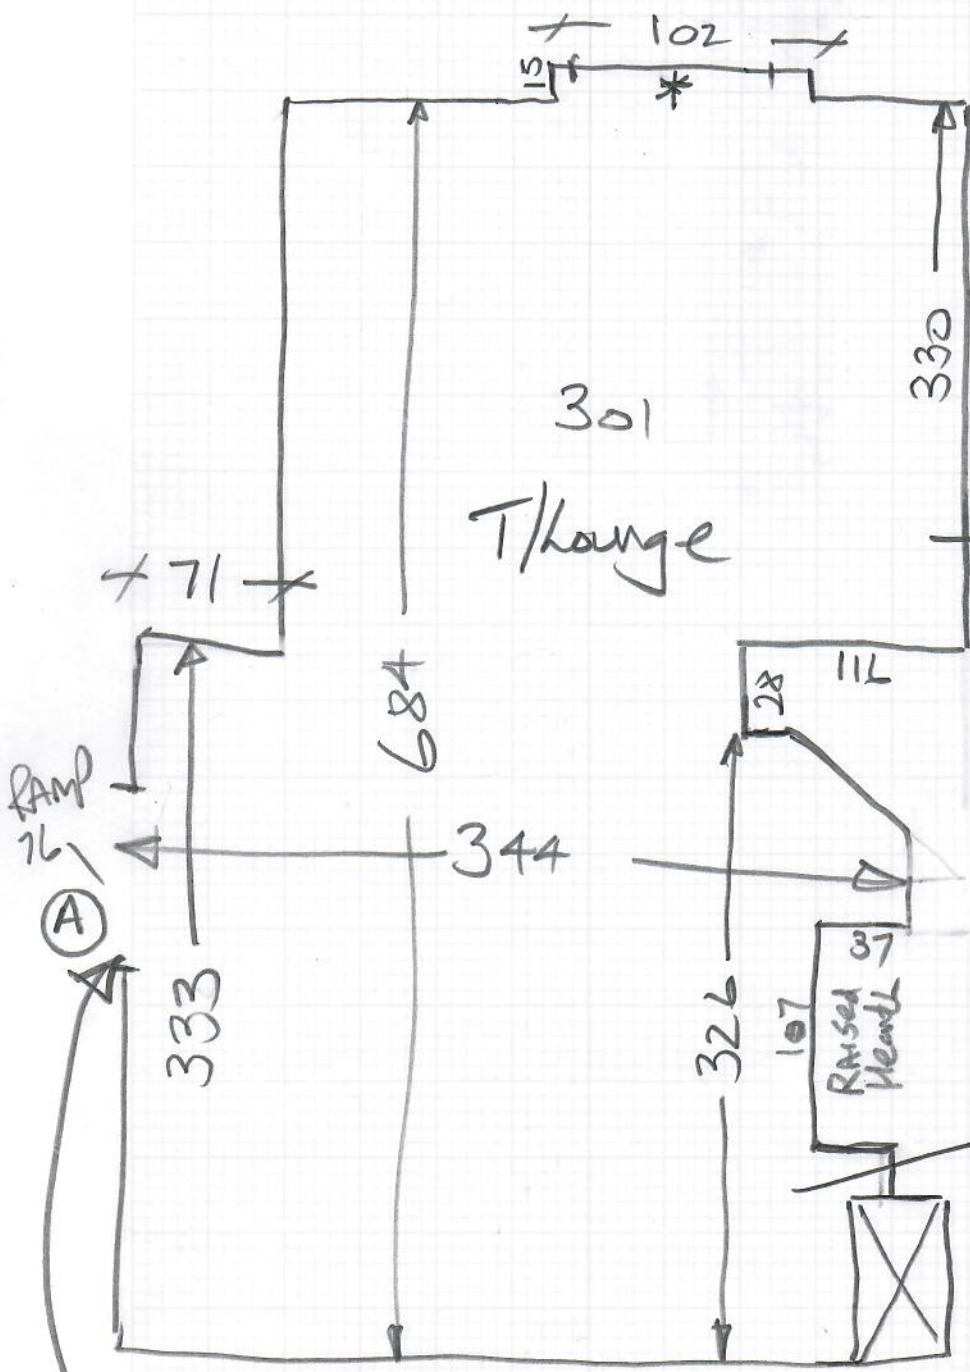

mrcarpet
 Job No: R19156
 Name: NEWMAN
 Address:
 Tel:
 Sheet: 1 of 2

LandSafe Wildwood
'Clic' Col. Bramble

26 Packs @ 2.09m²
 = 54.34m²

Fit flooring before New Kitchen units are put in

* Fit 1mm Alitransline end profile at french doors & at front door to allow for Adequate Expansion gap.

FRi 28/7

Call Emma's Dad Neil
 30 mins before arriving
 0711 150181

Job No: R19156

Name: Newman

Address:

Tel:

Sheet:

2 of 2

try over top of ex engineered wood

2x Sofa frames to make in this room

Rug

Please advise size of ramp profile required at this doorway