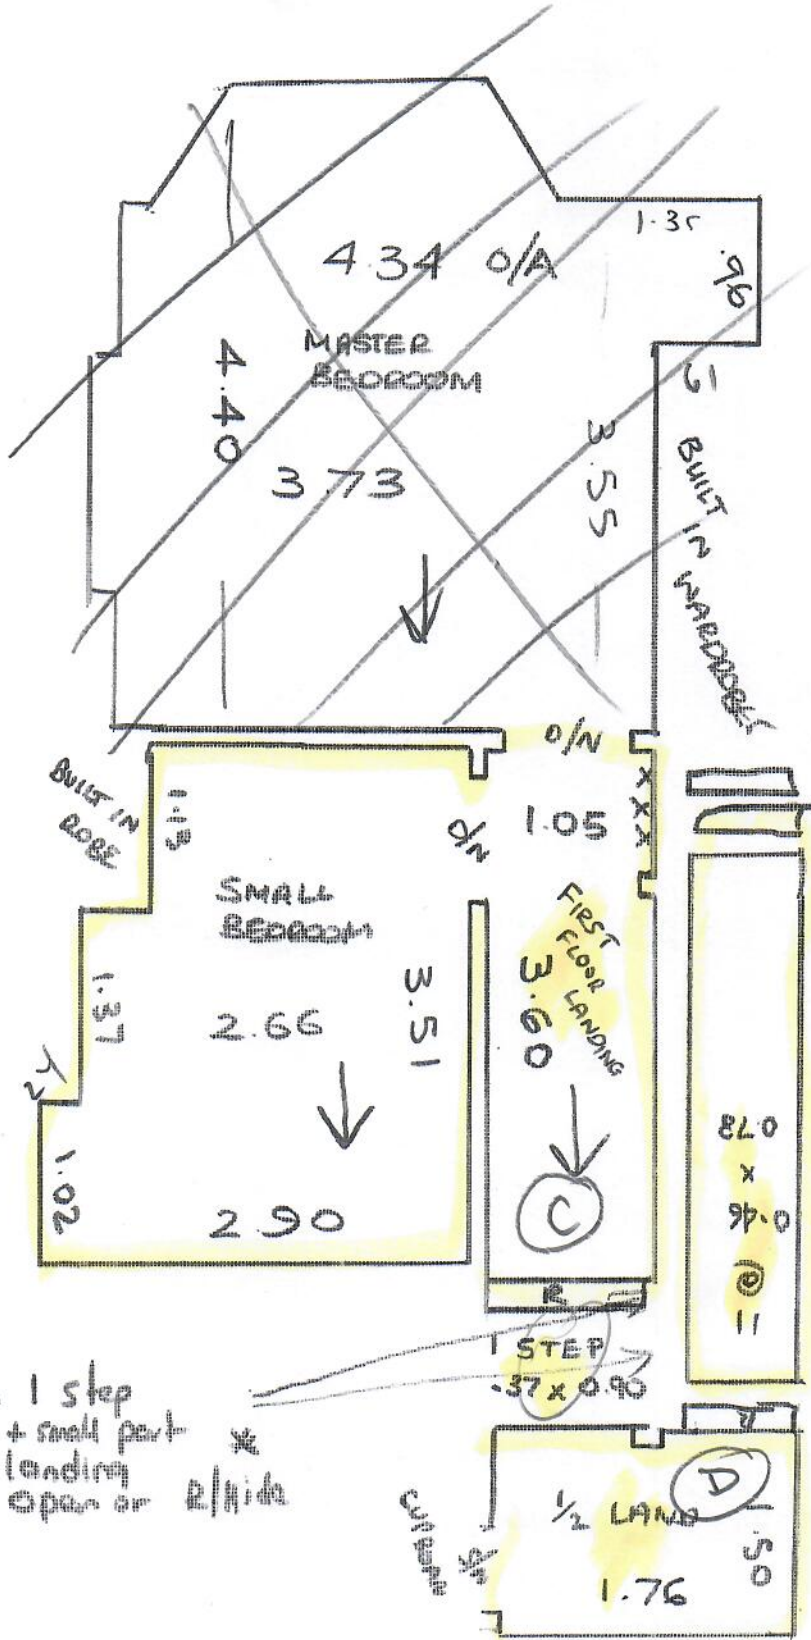

Job No: R19160
 Name: KENNY
 Address: 35 STANT ROAD
 SW19 8DJ

Tel:
 Sheet: 1 of 3

Small Bedroom
Stairs + Landings

PRIMO ULTRA
 Cloudy Bay

Run 730 x 500

36.50m²

TOP FLOOR

R19160
KENNY

2 of 3

- ① .55 x 0.84
- ② .60 x 1.06
- ③ .70 x 1.00
- ④ .55 x 0.67
- ⑤ .50 x 0.75
- ⑥ .55 x 0.96
- ⑦ .67 x 0.95
- ⑧ .55 x 0.67

R19160

R19160
KENNY

3023

* 1 step + small part leading open or finish *