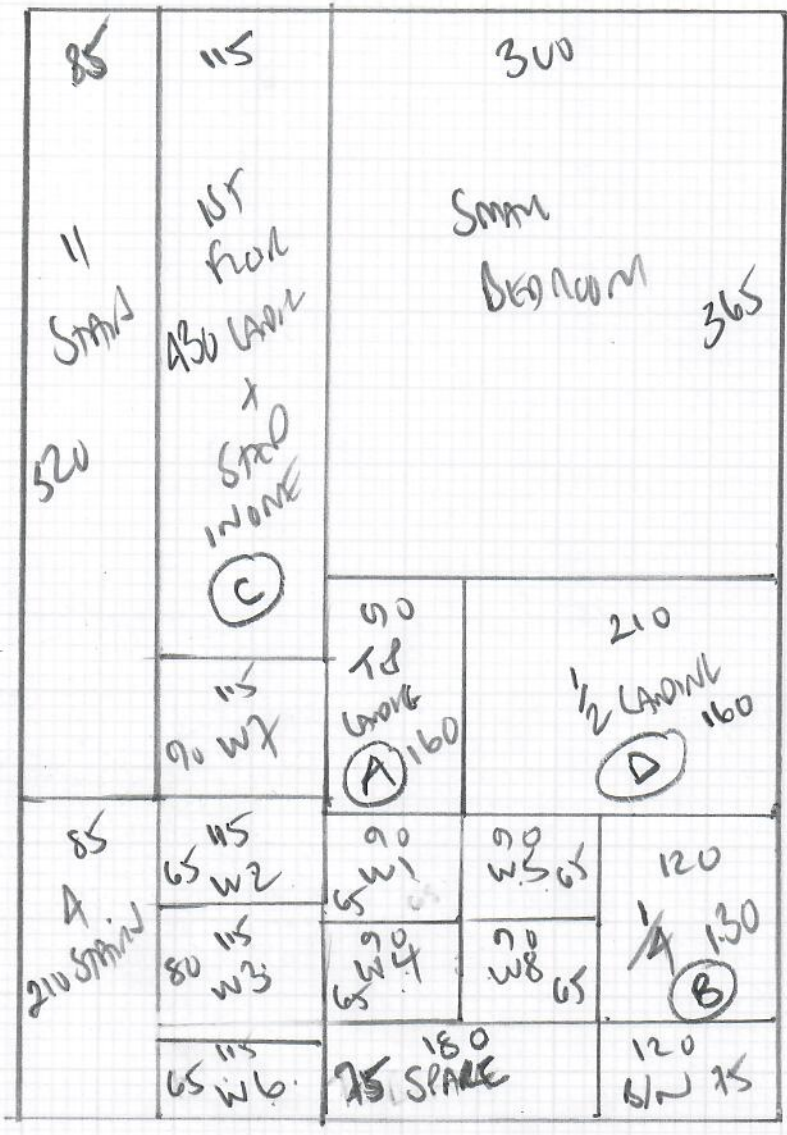

Job No: R19160
 Name: KENNY
 Address: 35 STANT ROAD
 SW19 8DJ

Tel:
 Sheet: 1 of 3

Small Bedroom
Stairs + Landings

PRIMO ULTRA
 Cloudy Bay

Run 730 x 500

36.50m²

TOP FLOOR

R19160
KENNY

2 of 3

- ① .55 x 0.84
- ② .60 x 1.06
- ③ .70 x 1.00
- ④ .55 x 0.67
- ⑤ .50 x 0.75
- ⑥ .55 x 0.96
- ⑦ .67 x 0.95
- ⑧ .55 x 0.67

R19160

R19160
KENNY

3023

* 1 step + small part leading open or finish *