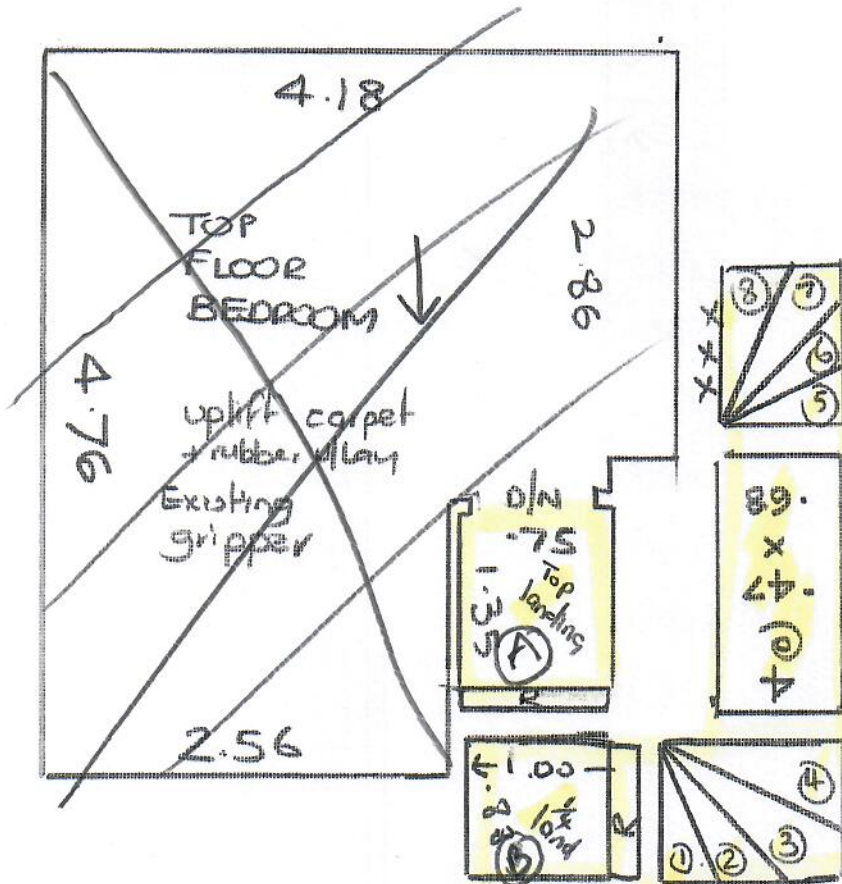

Job No: R19160
 Name: KENNY
 Address: 35 STANT ROAD
 SW19 8DJ

Tel:
 Sheet: 1 of 3

Small Bedroom
Stairs + Landings

PRIMO ULTRA
 Cloudy Bay

Run 730 x 500

36.50m²

TOP FLOOR

R19160
KENNY

2 of 3

- ① .55 x 0.84
- ② .60 x 1.06
- ③ .70 x 1.00
- ④ .55 x 0.67
- ⑤ .50 x 0.75
- ⑥ .55 x 0.96
- ⑦ .67 x 0.95
- ⑧ .55 x 0.67

R19160

R19160
KENNY

3023

* 1 step + small part leading open or finish *