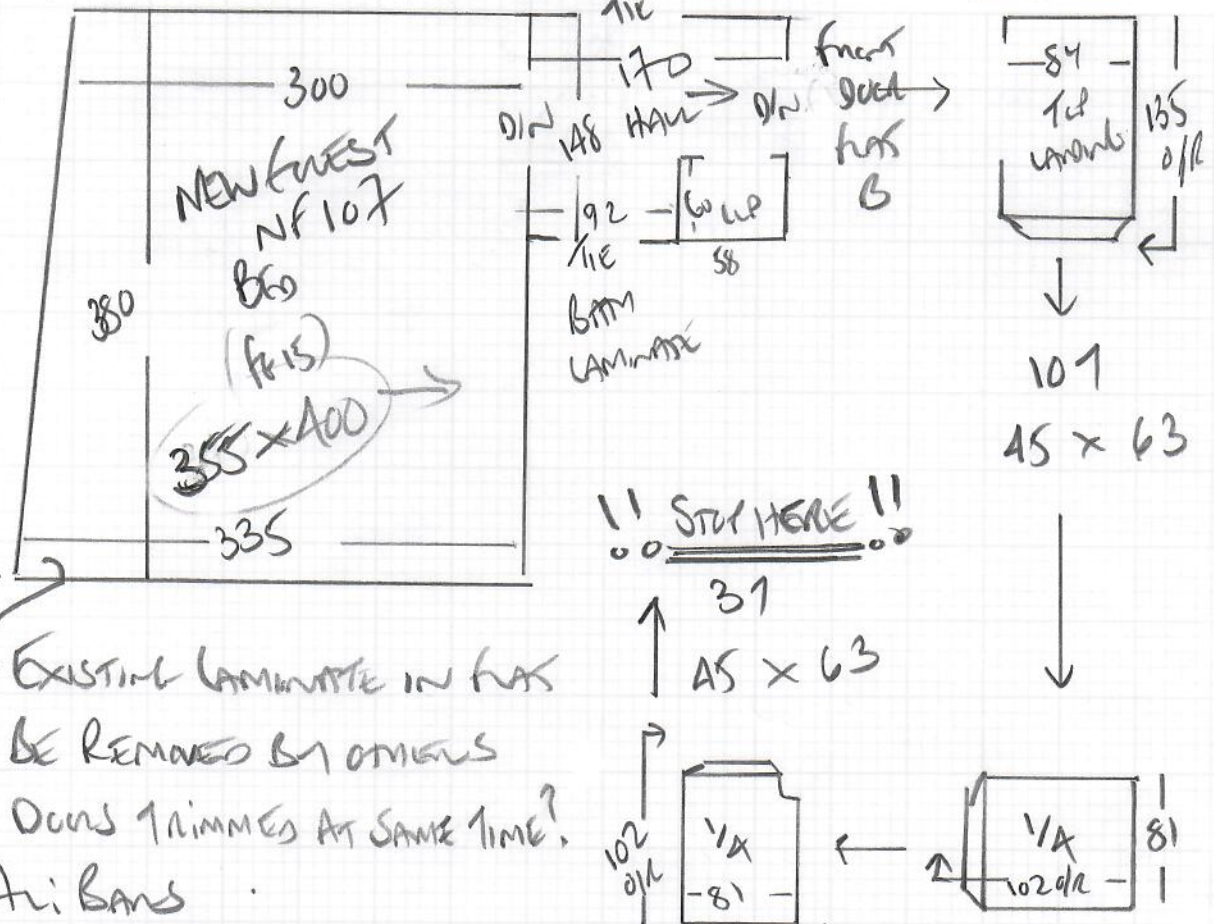

Job No: R19167  
 Name: BURKE  
 Address: Flat B 1st floor  
 3AB DULHAM ROAD  
 Tel: SW20 0TW  
 Sheet: 1 of 2

LEAVE ON SITE  
 FOR TENANT PLEASE!!

Bedroom + Hall

INSIDE Flat B +  
Common Parts Down to  
1st floor only

Common STAIRS + HALL  
 WITHIN flat

NEW FINEST  
 Colour NF112  
 RAN 350 x 400

Bedroom in flat  
 NEW FINEST  
 Colour NF107  
355 x 400

BED + HALL in flat B 1st floor

+ Common in Stairs + Landing  
But only Down to 1st floor

Laminate  
LAMINATE

Job No: R19167  
Name: BURKE  
Address: Flat B 1st floor  
34B DUNHAM ROAD  
Tel: SW20 0TW  
Sheet: 2 of 2

EXISTING LAMINATE IN HALL  
TO BE REMOVED BY OTHERS  
+ DOORS TRIMMED AT SAME TIME?  
Ari Bars