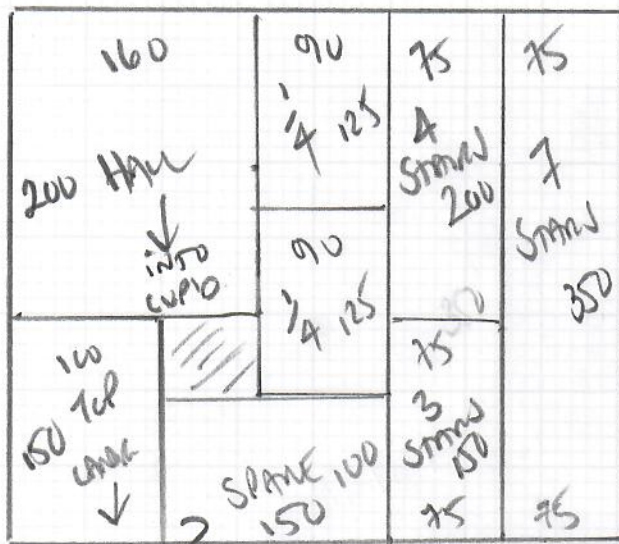

Job No: R19167  
 Name: BURKE  
 Address: Flat B 1st floor  
 3AB DULHAM ROAD  
 Tel: SW20 0TW  
 Sheet: 1 of 2

LEAVE ON SITE  
 FOR TENANT PLEASE!!

Bedroom + Hall

INSIDE Flat B +  
Common Parts Down to  
1st floor only

Common STAIRS + HALL  
 WITHIN flat

NEW FINEST  
 Colour NF112  
 RAN 350 x 400

Bedroom in flat  
 NEW FINEST  
 Colour NF107  
355 x 400

BED + HALL in flat B 1st floor

+ Common in Stairs + Landing  
But only Down to 1st floor

Laminate  
LAMINATE

Job No: R19167  
Name: BURKE  
Address: Flat B 1st floor  
34B DUNHAM ROAD  
Tel: SW20 0TW  
Sheet: 2 of 2

EXISTING LAMINATE IN HALL  
TO BE REMOVED BY OTHERS  
+ DOORS TRIMMED AT SAME TIME?  
Ari Bars