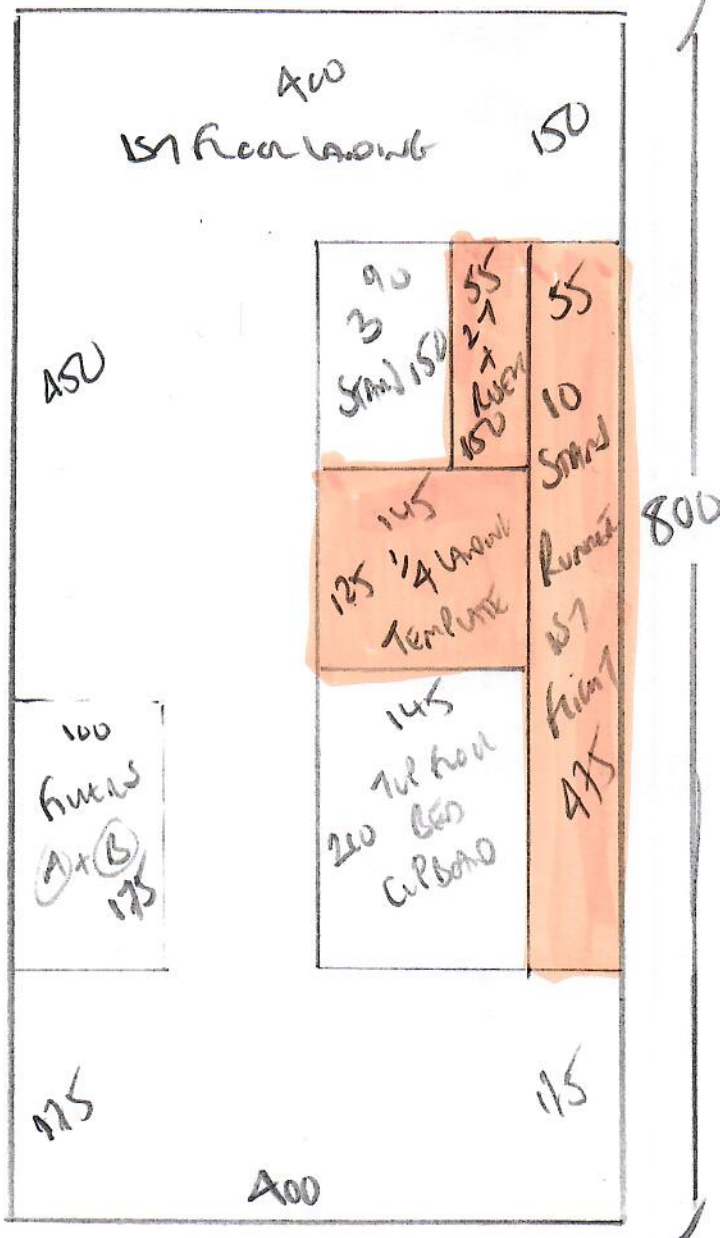

R19168
 HALLAM
 131 GLENHAMP RD
 SW20 0DW

1 of 5

Tel from 2 Bedrooms
GUEST Bedroom
Stairs + Landings

Homespun 55
 Colour Hums 5504
 (Dove Grey)

Plan 1 800 x 400
 Plan 2 760 x 400
 Plan 3 900 x 400

from 2500 x 4m Run
 ORDERED

Plan 1 815 x 400
 Plan 2 770 x 400
 Plan 3 915 x 400

2500 x 400

+

SEPARATE CUT LENGTH
 ORDERED 315 x 400
 FOR GUEST Bedroom

Cut DOWN Runners AT WAREHOUSE

475 x 55cm + 150 x 55cm

Template 1/4 Landing ON SITE
 USE EXISTING CARPET AS TEMPLATE AS
 CUSTOMER WANTS SAME LAYOUT AS
 CURRENT RUNNING