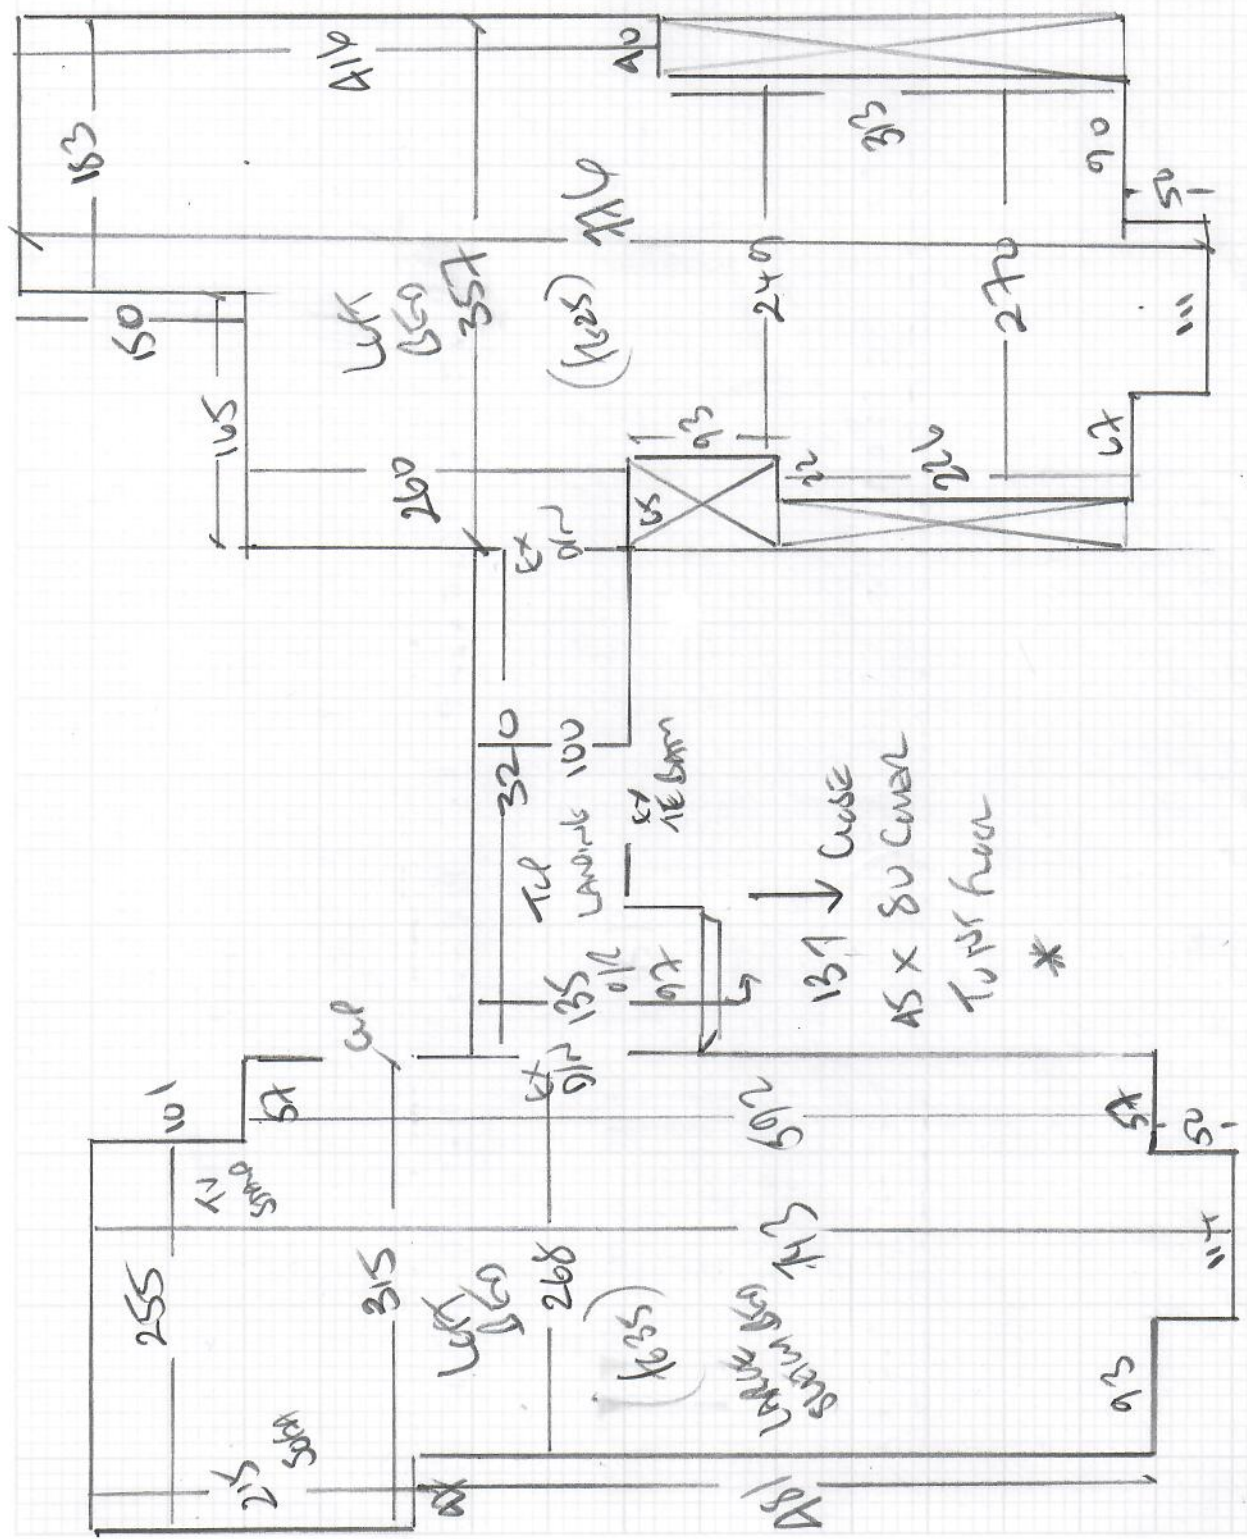

Job No: R19168  
 Name: HALLAM  
 Address: 131 GLENHAM PK RD  
 SW20 0DW  
 Tel:  
 Sheet: 1 of 5

Tot floor 2 Bedrooms  
GUEST BEDROOM  
STAIRS + LANDINGS

HOMESpun 55

Colour Hums 5504  
 (DOVE GREY)

Plan 1 800 x 400

Plan 2 760 x 400

Plan 3 900 x 400!  
 CAME UP 8.90!  
 SEE NEW PLAN

from 2500 x AM PLAN  
 ORDERED

SEE ROW BREAKDOWN

+ 315 x AM

SEPARATE CUT FOR  
 GUEST BEDROOM

SEPARATE CUT FOR

ORDERED

8.90 — Room length of 5m

Job No: R19168  
 Name: HAWAM  
 Address: 131 COTTENHAM RD  
 SW20 0DW  
 Tel:  
 Sheet: 4 of 5

Job No: R19168  
 Name: HANAM  
 Address: 131 Cantonment Rd  
 SW20 0DW  
 Tel:  
 Sheet: 5 of 5 SKIN 1 THIS SIDE

FIT 12MM SKIN HERE  
 REMOVE EXISTING BITS OF  
 WOOD - BUDGED RAMP!!