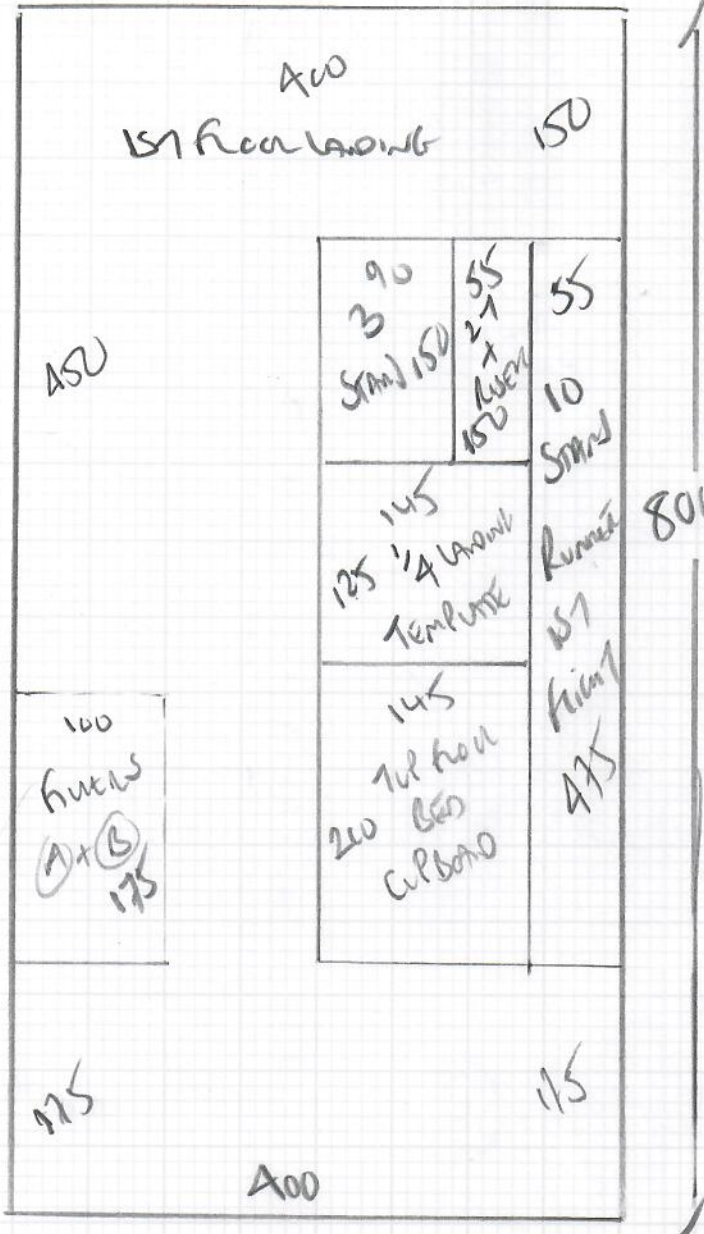

Job No: R19168  
 Name: HALLAM  
 Address: 131 GLENHAM PK RD  
 SW20 0DW  
 Tel:  
 Sheet: 1 of 5

Tot floor 2 Bedrooms  
GUEST BEDROOM  
STAIRS + LANDINGS

HOMESpun 55

Colour Hums 5504  
 (DOVE GREY)

Plan 1 800 x 400

Plan 2 760 x 400

Plan 3 900 x 400!  
 CAME UP 8.90!  
 SEE NEW PLAN

from 2500 x AM PLAN  
 ORDERED

SEE ROW BREAKDOWN

+ 315 x AM

SEPARATE CUT FOR  
 GUEST BEDROOM

SEPARATE CUT FOR

ORDERED

8.90 — Room length of 5m

Job No: R19168  
 Name: HAWAM  
 Address: 131 COTTENHAM RD  
 SW20 0DW  
 Tel:  
 Sheet: 4 of 5

Job No: R19168  
 Name: HANAM  
 Address: 131 Cantonment Rd  
 SW20 0DW  
 Tel:  
 Sheet: 5 of 5 SKIN 1 THIS SIDE

FIT 12MM SKIN HERE  
 REMOVE EXISTING BITS OF  
 WOOD - BUDGED RAMP!!