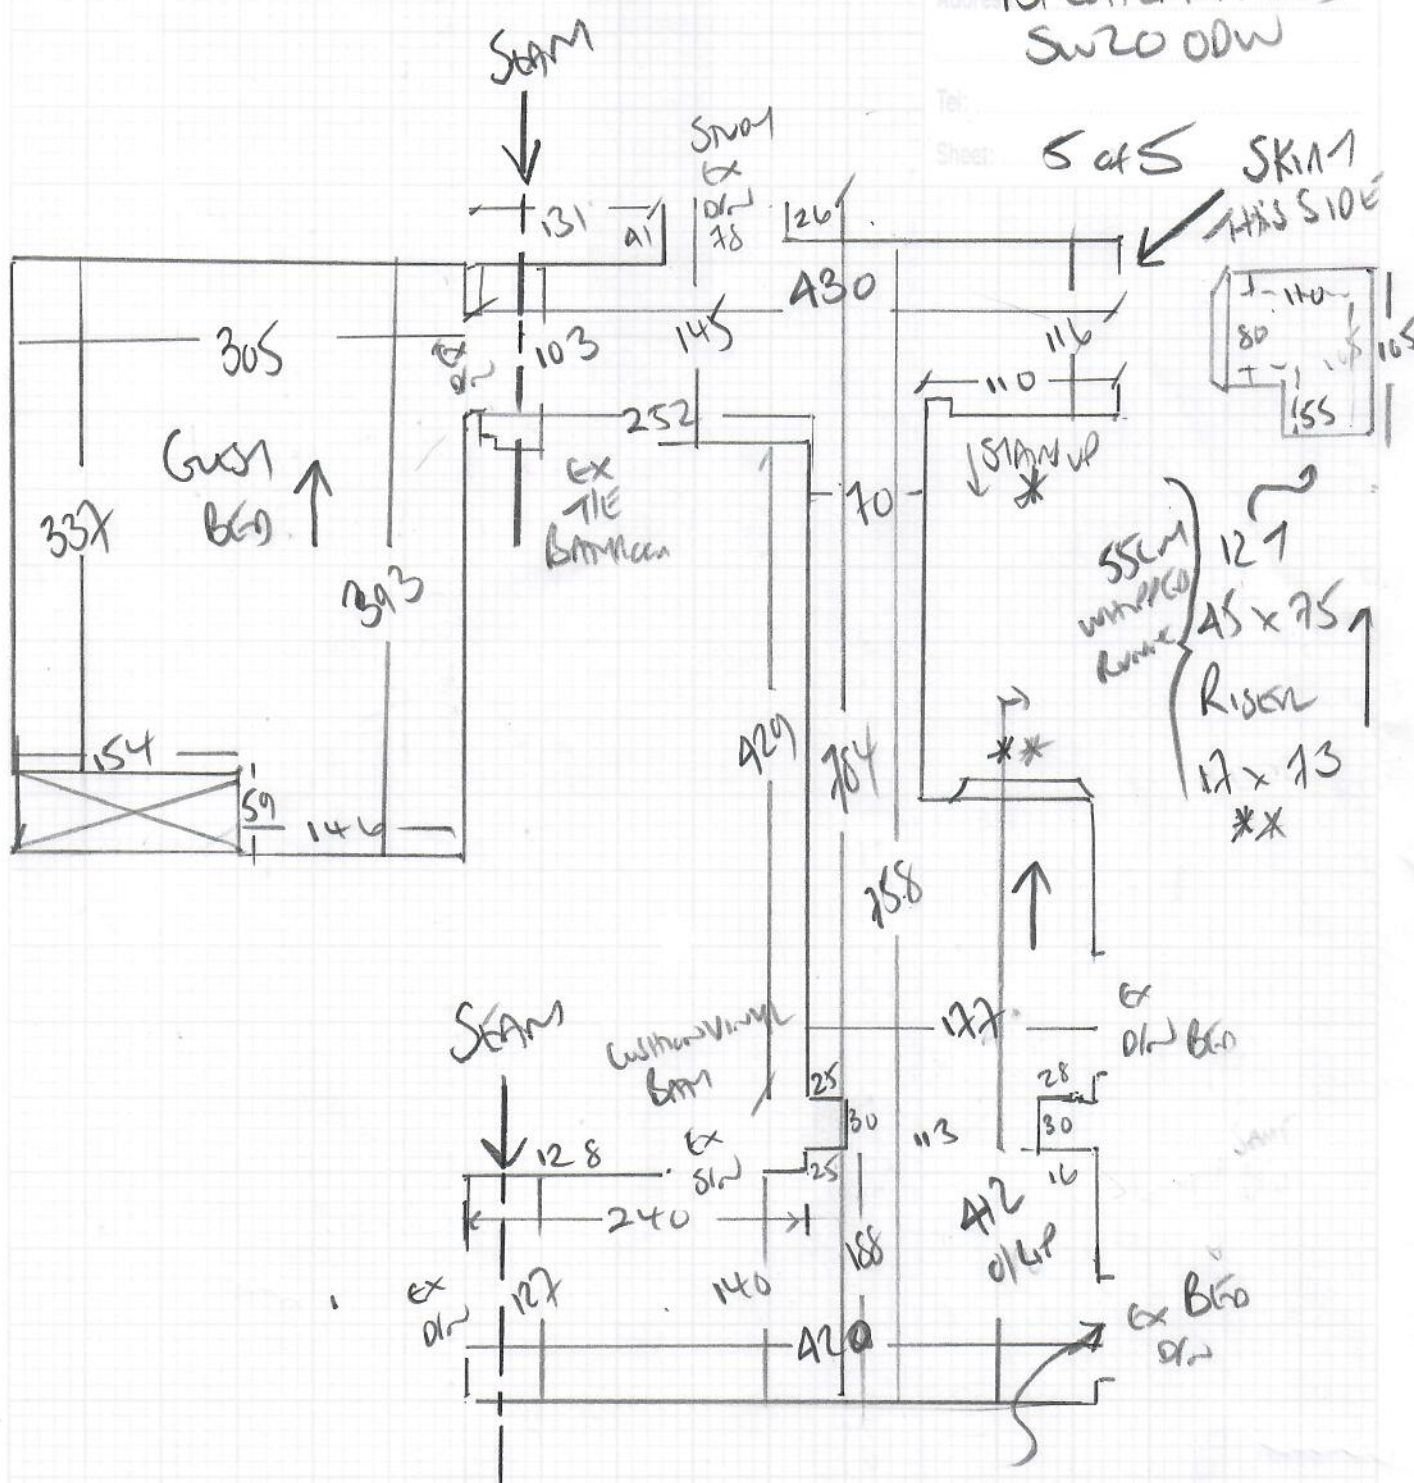

Plan 2 760 x 400

Plan 3 900 x 400!  
 CAME UP 8.90!  
 SEE NEW PLAN

from 2500 x AM PLAN  
 ORDERED

SEE ROW BREAKDOWN

+ 315 x AM

SEPARATE CUT FOR  
 GUEST BEDROOM

SEPARATE CUT FOR

ORDERED

8.90 — Room length of 5m

Job No: R19168  
 Name: HAWAM  
 Address: 131 COTTENHAM RD  
 SW20 0DW  
 Tel:  
 Sheet: 4 of 5

Job No: R19168  
 Name: HANAM  
 Address: 131 Cantonment Rd  
 SW20 0DW  
 Tel:  
 Sheet: 5 of 5 SKIN 1 THIS SIDE

FIT 12MM SKIN HERE  
 REMOVE EXISTING BITS OF  
 WOOD - BUDGED RAMP!!