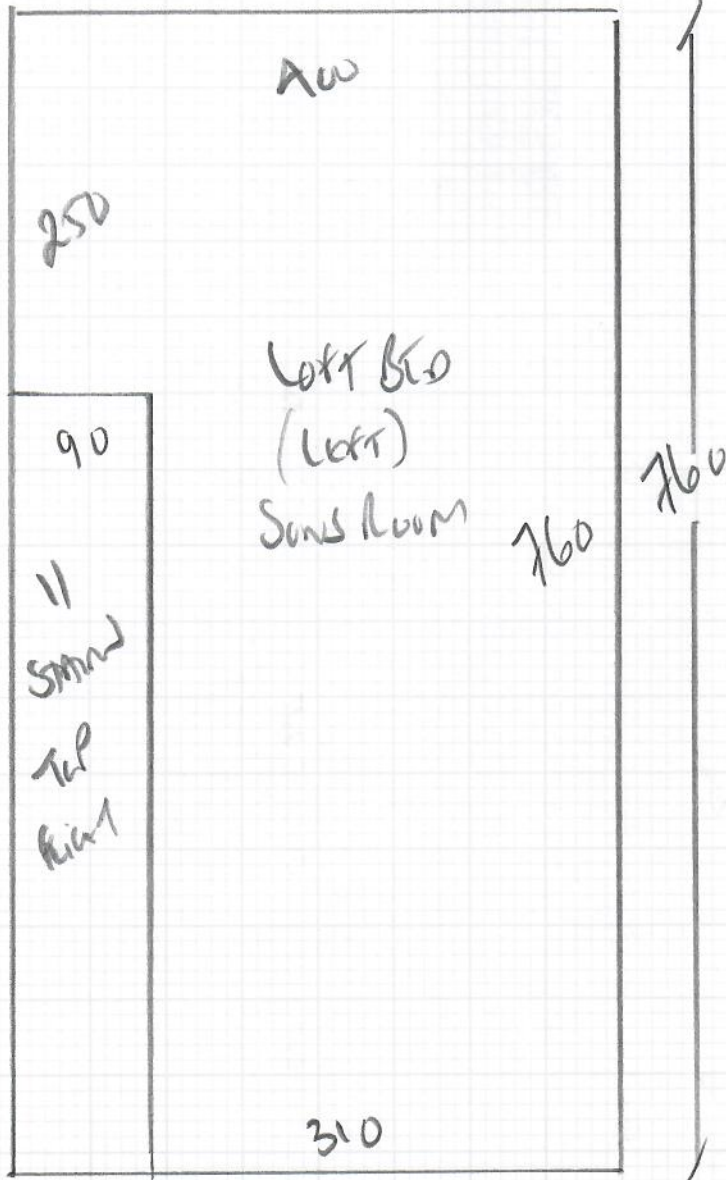

Job No: R19168
Name: HALLAM
Address: 131 GITTENHAM PK RD
SW20 0DW

Tel:
Sheet: 2 of 5