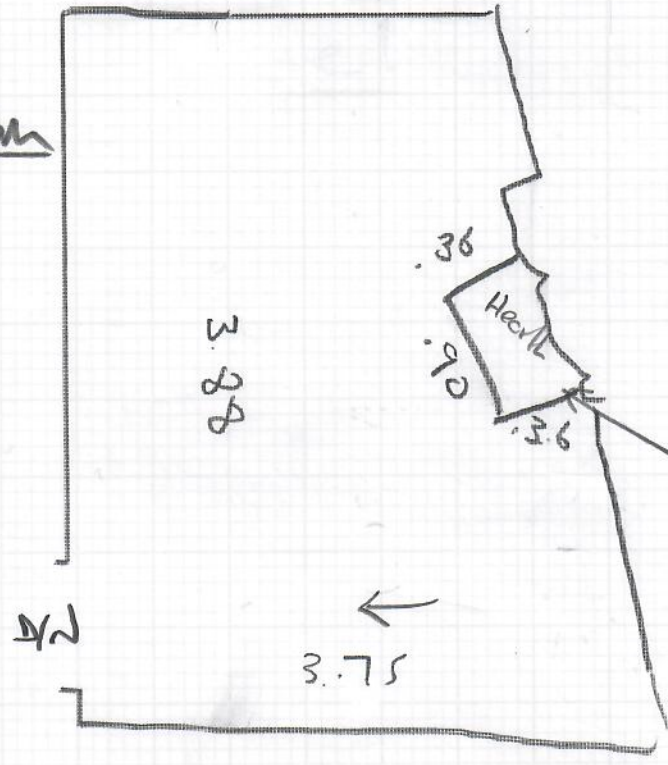

Donegal Elite (Tudor/Twist Regd)  
Col. Don - E33 (Antique lace)

mrcarpet  
Job No: R19178  
Name: MACKINDER  
Address:

Tel:  
Sheet: loft

Back  
Stair Bedroom

$$= 390 \times 400$$
$$= \underline{\underline{15600 \text{ M}^2}}$$

FIT AND BRASS SINGLE  
MAP MITRED TO  
HEARTH

\* Customer to assist moving wardrobe.