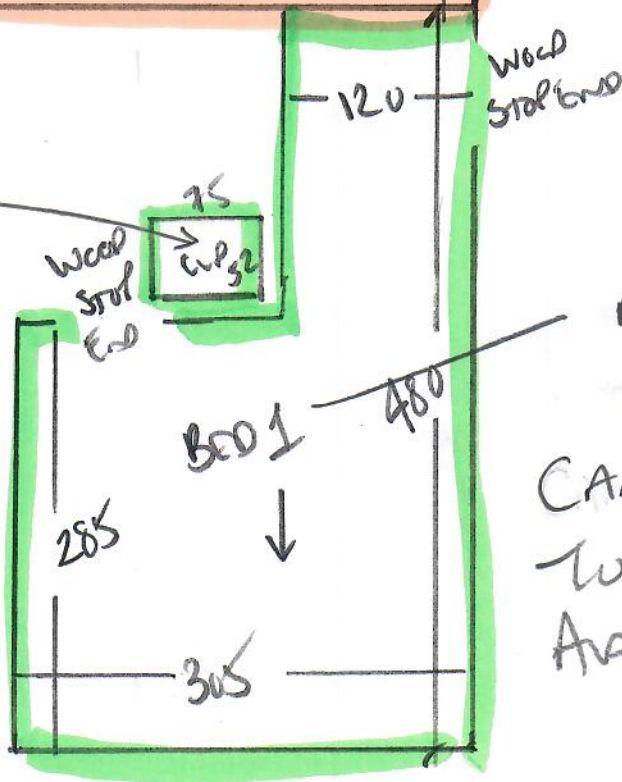

R19180
 SARHAN
 FUR 3
 3 TUNES S1
 TW12 2EW
 1 of 2

MAKE SURE CUPBOARD,
TAKEN + FITTED TOO.

2 BED ROOMS

BED FRAME MUST 'SO'
 COLOR BED SITS
 DARK TUSK

PLAN 675 x 400

PHASE 1 - BED 2 ONLY

PHASE 2 - BED 1 + CUP'0
3/18/23 PLAN

(PLAN 3/18/23

R19180

SACHAN

FAT 3

371 HANES S1

Twiz 2EW

2 of 2

THI'S ROOM
Aran fitted
4/7/23

Fit
Cupboard
from WASTE
ON CURRENT
Plan

Aran TO FIT
3/8/23
CANNOT DROPPED BACK
TO WAREHOUSE BY
Aran on 12/7/23