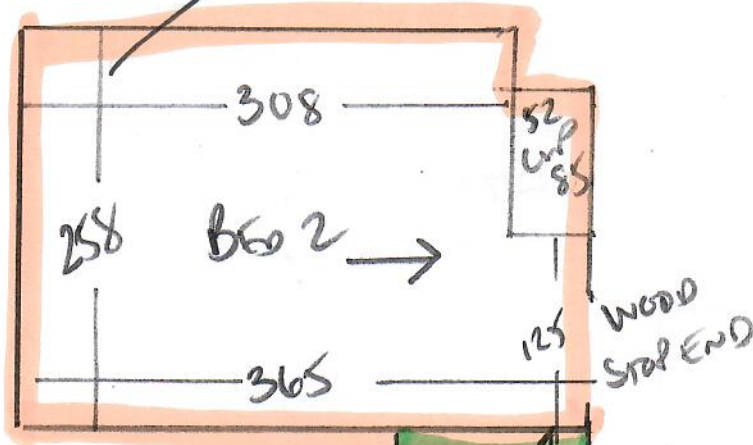

R19180
 SARHAN
 FUR 3
 3 TUNES S1
 TW12 2EW
 1 of 2

MAKE SURE CUPBOARD,
TAKEN + FITTED TOO.

2 BED ROOMS

BED FRAME MUST 'SO'
 COLOR BED SITS
 DARK TUSK

PLAN 675 x 400

PHASE 1 - BED 2 ONLY

PHASE 2 - BED 1 + CUP'0
3/18/23 PLAN

(PLAN 3/18/23

R19180

SACHAN

FAT 3

371 HANES S1

Twiz 2EW

2 of 2

THI'S ROOM
Aran fitted
4/7/23

Fit
Cupboard
from WASTE
ON CURRENT
Plan

Aran TO FIT
3/8/23
CANNOT DROPPED BACK
TO WAREHOUSE BY
Aran on 12/7/23