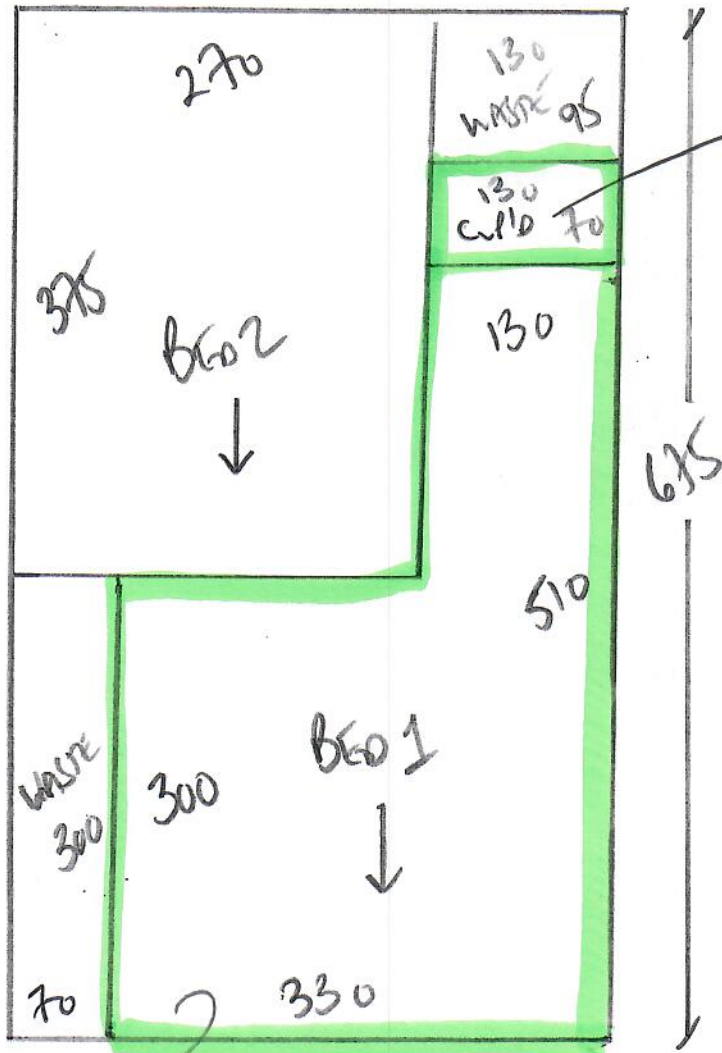

R19180
 SARHAN
 FUR 3
 3 TUNES S1
 TW12 2EW
 1 of 2

MAKE SURE CUPBOARD,
TAKEN + FITTED TOO.

2 BED ROOMS

BED FRAME MUST 'SO'
 COLOR BED SITS
 DARK TUSK

PLAN 675 x 400

PHASE 1 - BED 2 ONLY

PHASE 2 - BED 1 + CUP'0
3/18/23 PLAN

(PLAN 3/18/23

R19180

SACHAN

FAT 3

371 HANES S1

Twiz 2EW

2 of 2

THI'S ROOM
Aran fitted
4/7/23

Fit
Cupboard
from WASTE
ON CURRENT
Plan

Aran TO FIT
3/8/23
CANNOT DROPPED BACK
TO WAREHOUSE BY
Aran on 12/7/23