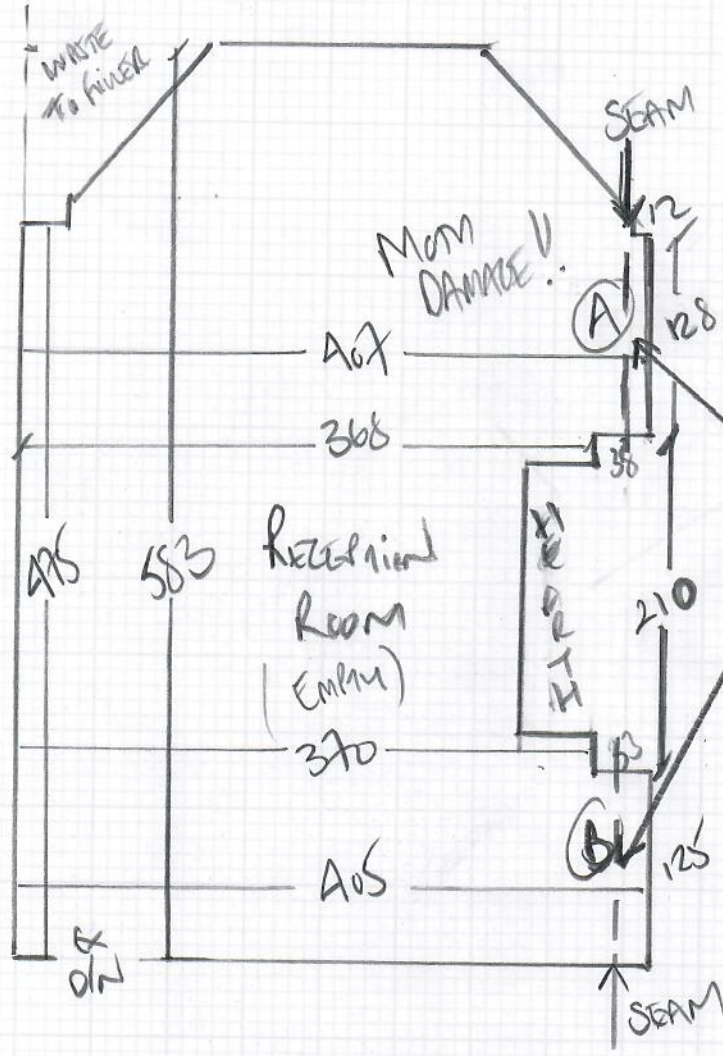

Job No: R19181
 Name: FOSTER
 Address: Flat 4 Downs Court
 20 THE DOWNS
 SW20 8JK
 Tel:
 1 of 2

PRIMO ULTRA
 Colour Foxton Flax

PLAN - b602 430 x 400
 Reception Room 600 x 400
 P 1030 x 400

41.20m²

Bedroom 1 440 x 500

22.00m²

WASTE from b602 to
 fixtures A + B in Reception Room. 63.20m² Total

Job No: R19181
 Name: FUNSTER
 Address: FLAT A
 Downs Court
 Tel: 20 THE Downs
 SW20 8QE
 Sheet:

2 of 2

FURSE A+B
 WASTE FROM BED 2