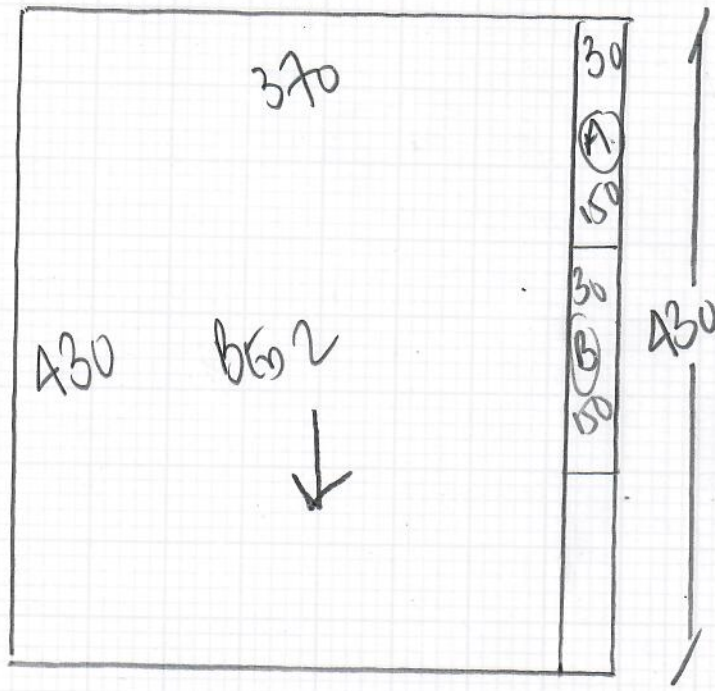

Job No: R19181
 Name: FOSTER
 Address: Flat 4 Downs Court
 20 THE DOWNS
 SW20 8JK
 Tel:
 1 of 2

PRIMO ULTRA
 Colour Foxton Flax

PLAN - b602 430 x 400
 Reception Room 600 x 400
 P 1030 x 400

41.20m²

Bedroom 1 440 x 500

22.00m²

WASTE from b602 to
 fixtures A + B in Reception Room. 63.20m² Total

Job No: R19181
 Name: FUNSTER
 Address: FLAT A
 Downs Court
 Tel: 20 THE Downs
 SW20 8QE
 Sheet:

2 of 2

FURSE A+B
 WASTE FROM BED 2