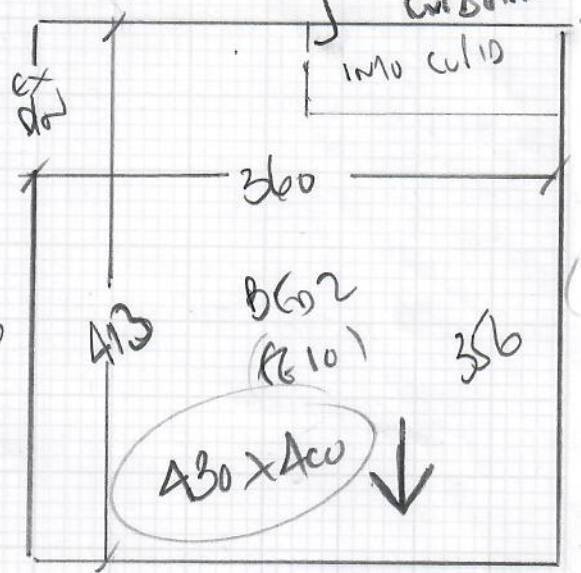

Job No: R19181
 Name: FOSTER
 Address: Flat 4 Downs Court
 20 THE DOWNS
 SW20 8JK
 Tel:
 1 of 2

PRIMO ULTRA
 Colour Foxton Flax

PLAN - b602 430 x 400
 Reception Room 600 x 400
 P 1030 x 400

41.20m²

Bedroom 1 440 x 500

22.00m²

WASTE from b602 to
 fixtures A + B in Reception Room. 63.20m² Total

Job No: R19181
 Name: FUNSTER
 Address: FLAT A
 Downs Court
 Tel: 20 THE Downs
 SW20 8QE
 Sheet:

2 of 2

FURSE A+B
 WASTE FROM BED 2