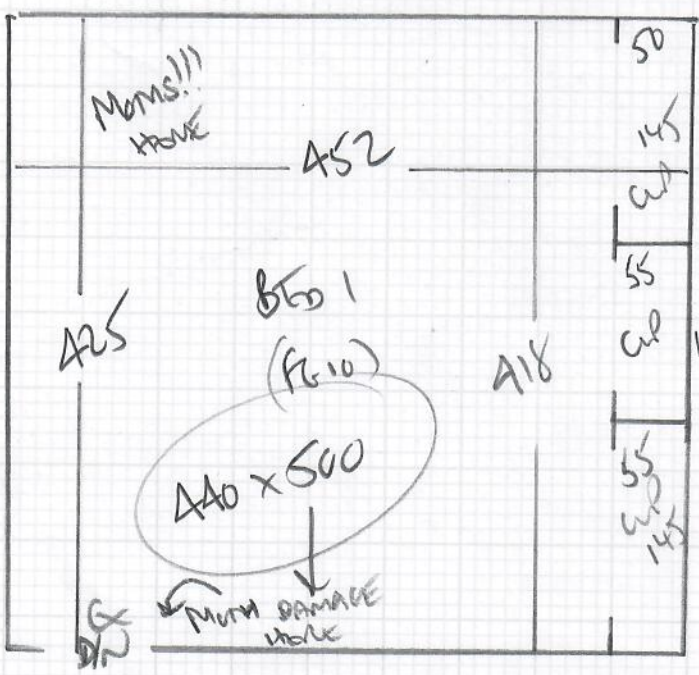

Job No: R19181
 Name: FOSTER
 Address: Flat 4 Downs Court
 20 THE DOWNS
 SW20 8JK
 Tel:
 1 of 2

PRIMO ULTRA
 Colour Foxton Flax

PLAN - b602 430 x 400
 Reception Room 600 x 400
 P 1030 x 400

41.20m²

Bedroom 1 440 x 500

22.00m²

WASTE from b602 to
 fixtures A + B in Reception Room. 63.20m² Total

Job No: R19181
 Name: FUNSTER
 Address: FLAT A
 Downs Court
 Tel: 20 THE Downs
 SW20 8QE
 Sheet:

2 of 2

FURSE A+B
 WASTE FROM BED 2