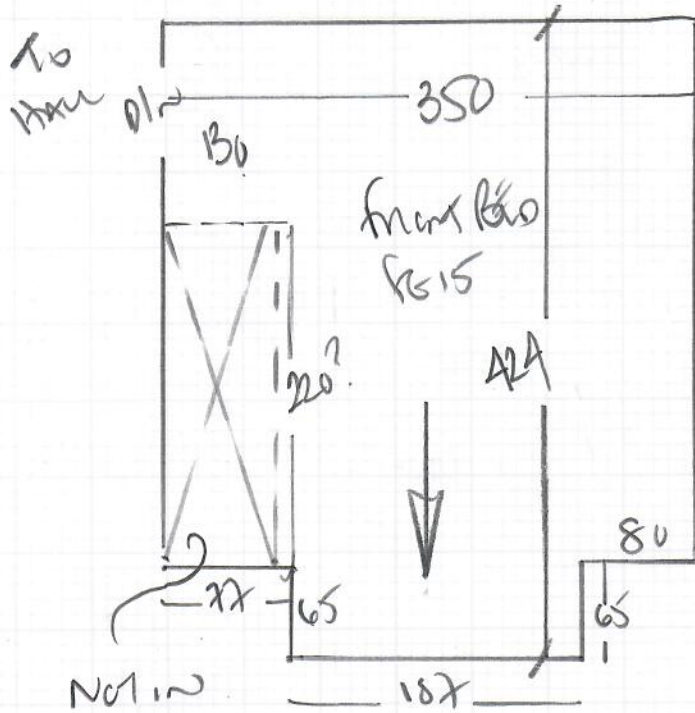

Grand floor front Bedroom
(BUNGALOW)

inrcarpel
 Job No: R19186
 Name: SMUTT
 Address: 86 LAMBANNE ROAD
 Tel: SMA AJS
 Sheet:

10 of 1

Tron Twist Classic 4m
Coran TT415 Classic Stone

4m
 (Being installed
 on 14/8)

500

Cut off 2m House
 Supplier sent 5m wide
 as no 4m wide
 stock available