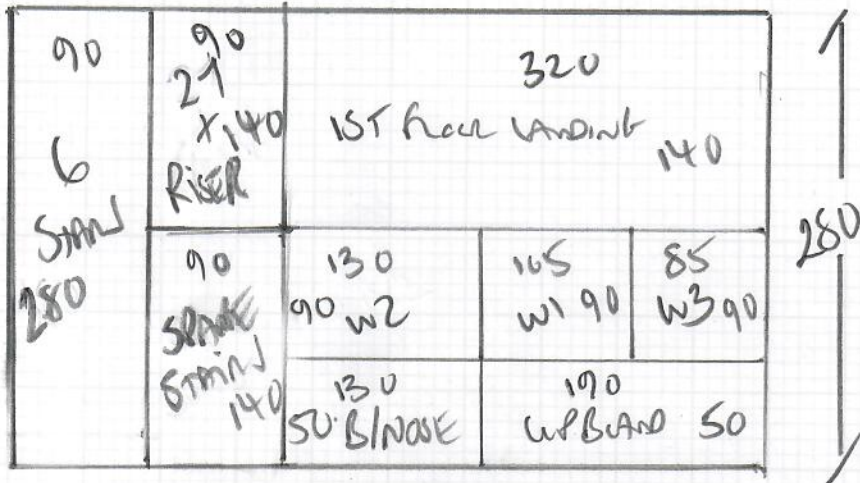

mrcarpet
 Job No: R191809
 Name: John Sand
 Address: 26 Cranford Close
 SW20 0DF
 Tel:
 Sheet: 1 of 2

STAIRS + LANDING

LONDON TRUST 'SU'
 COACH RIVINGTONS AVENUE

RAW 280 x 500

RAW END ORDERED 305 x 500
 → Raw price