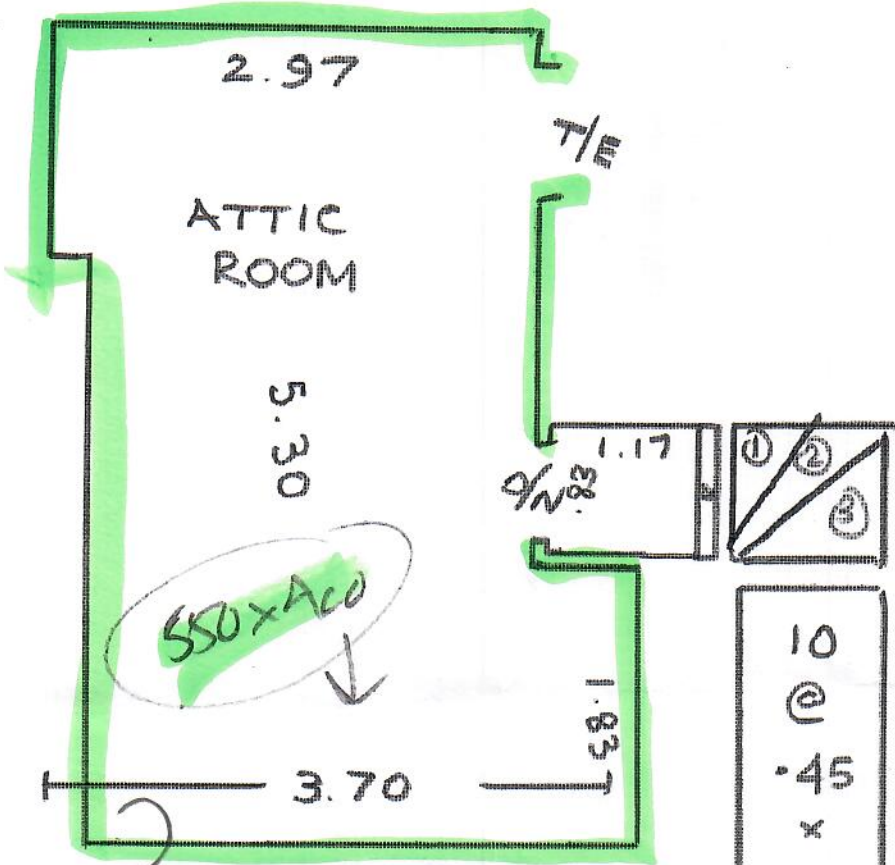

ATTIC

R19191
 NORTH
 81 CAULFIELD AVENUE
 SW20 8BJ

10F1

- ① .60 x .87
- ② .70 x 1.10
- ③ .70 x .72

← new staircase

- Cap .35 x 0.85
- Band .20 x 0.90

550x400
 GHEAT - GH112
 FIT DATE 31/8/23

Collect keys from
 RAJNEZ SHOP!
 Put back thru letterbox
 on completion