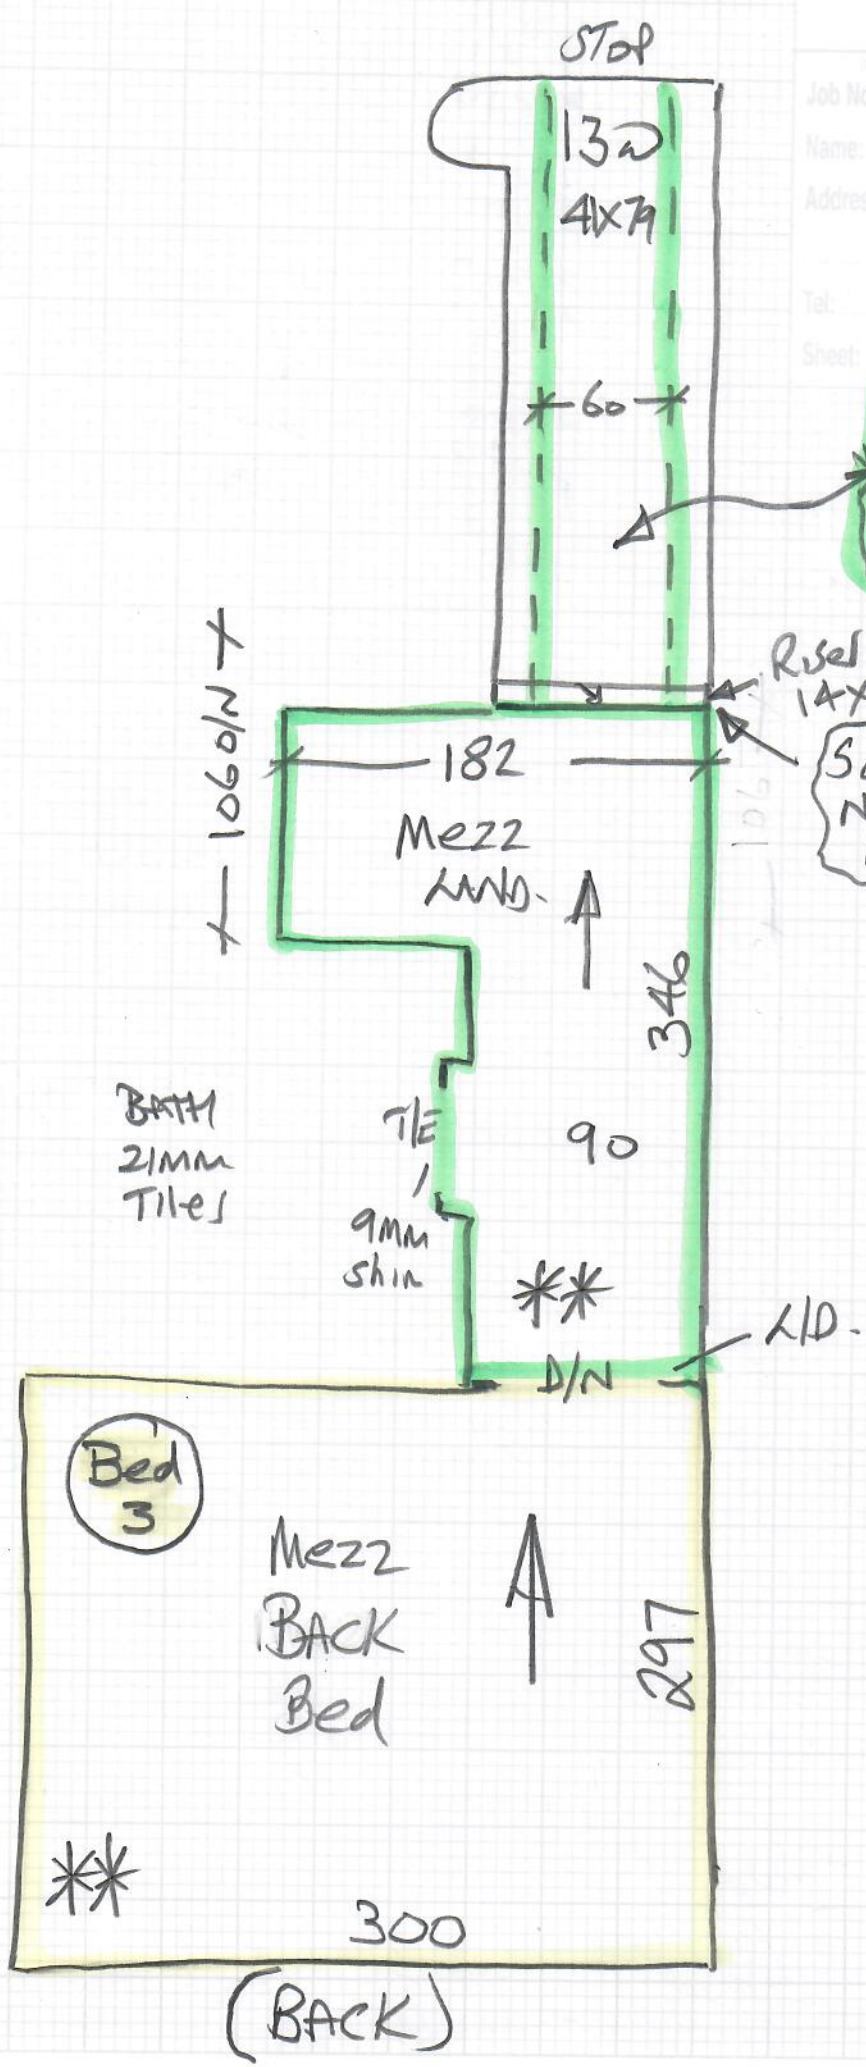

①

Job No: R19192
 Name: LINDSEY
 200 OLIVIAN ROAD
 K11 2PW
 Tel:
 Shop:
 (1 of 5)
5 Bedrooms

②

TARANTO II
 CAROL TAL-08
 330
 Row 1 350 x 500
 Row 2 330 x 500
 Row 3 320 x 500
 MASTER BED 340 x 500
1340 x 500

Fit this runner on THURS 12/10

R19192
Lindsay

30/5

* Fit Master Bed, Dressing Room, Study + Middle Bed on Wed 11/10

** Fit Large front Bed, BACK Bed, Main landing, Mezz LANDING + Runner to 5 Steps in between on Thurs 12/10

(Front)

mrcarpet

Job No: R19192
Name: Lindsley
Address:

Tel:
Sheet: 4 of 5

* = Fit Wed 11/10
** = Fit Thuk 12/10

Scotia to be removed so we can finish landing carpet under nose

Single Memner Ikea Pull out Bed to Move

Job No: R19192
Name: Lindsley
Address:

Tel:
Sheet:
5 of 5

This runner to be fitted at later date after Building work Completed

Scotia needs to be removed