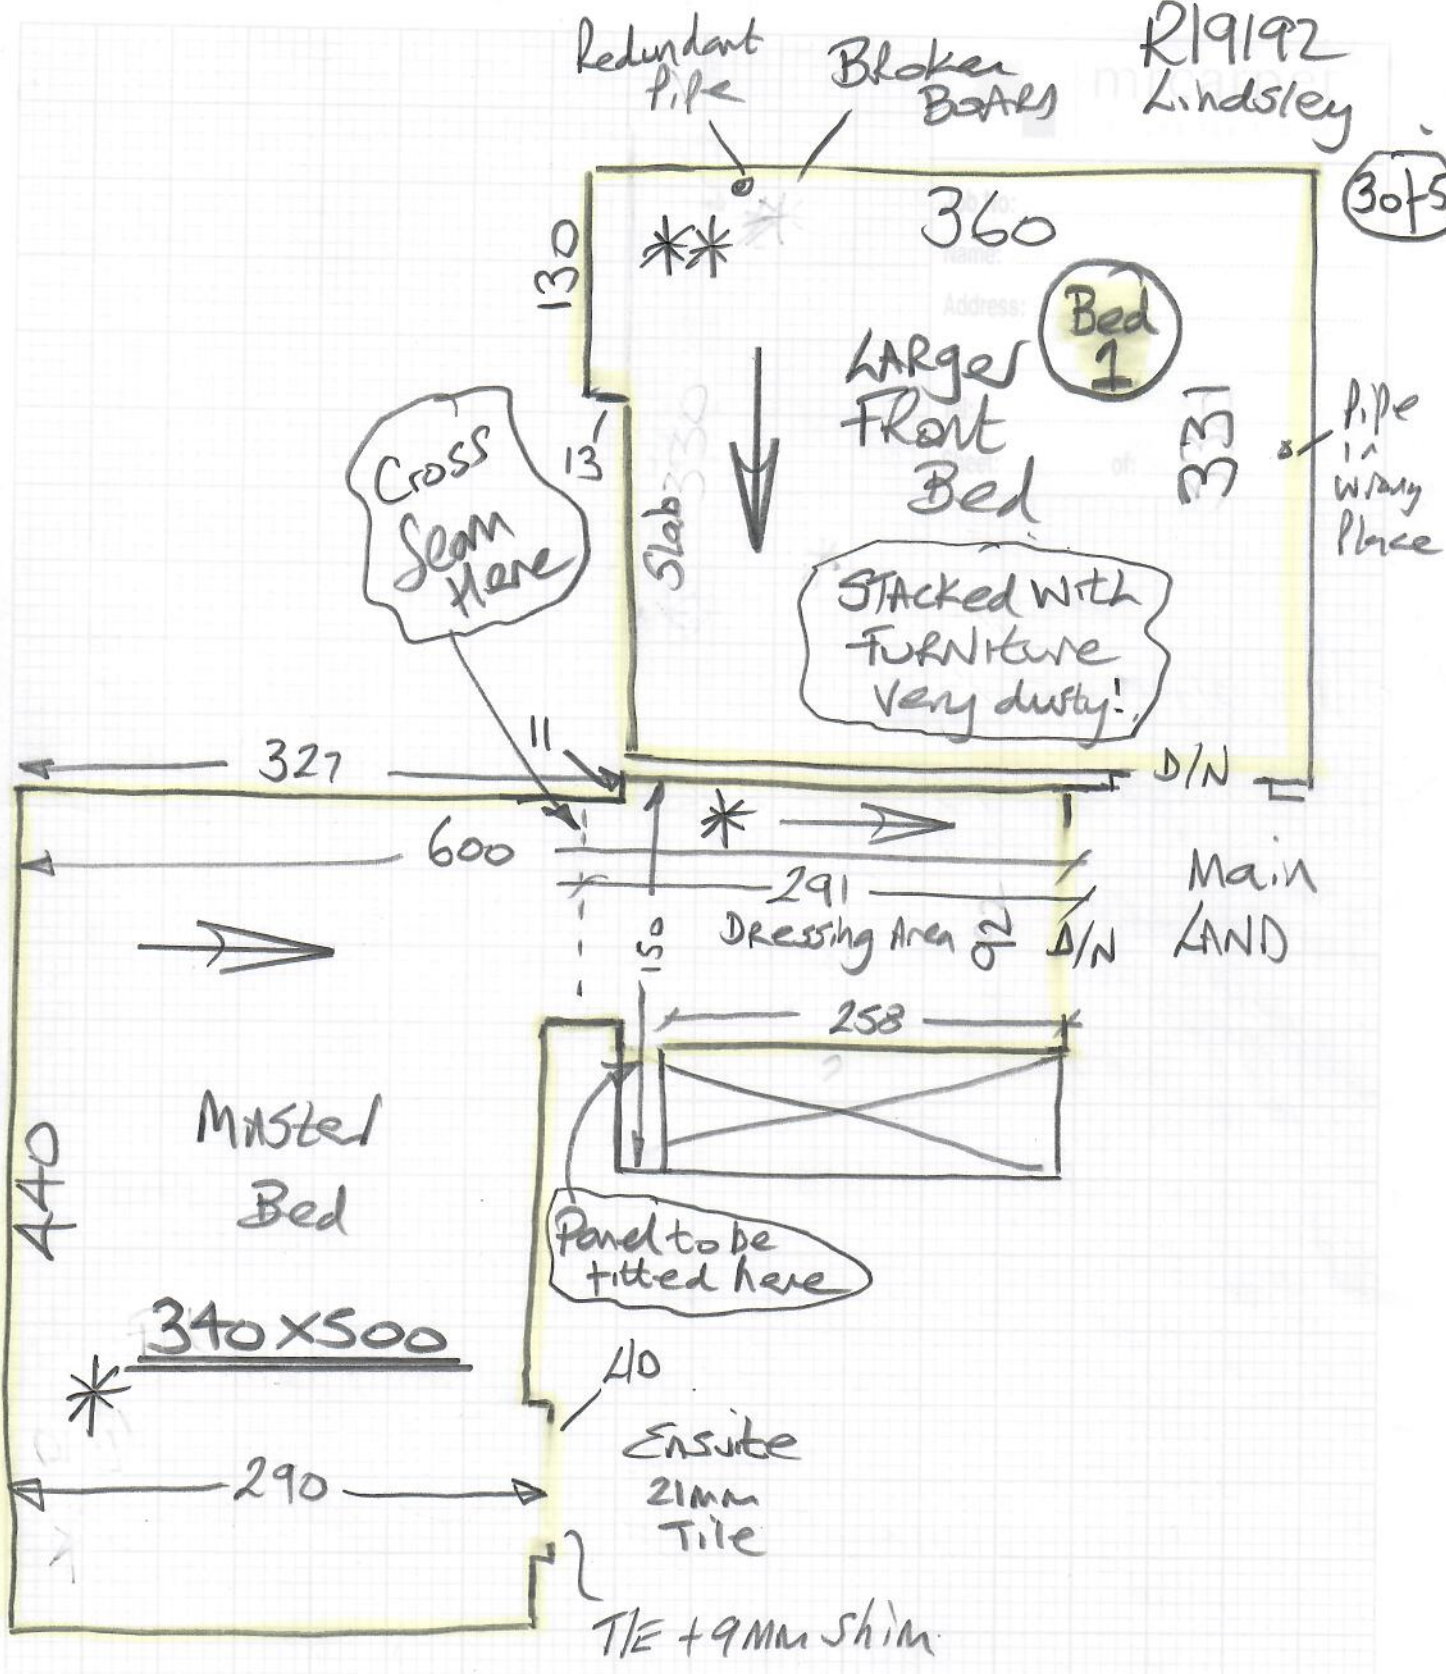

①

Job No: R19192
 Name: LINDSEY
 200 OLIVIAN ROAD
 K11 2PW
 Tel:
 Shop:
 (1 of 5)
5 Bedrooms

②

TARANTO II
 CAROL TAL-08
 330
 Row 1 350 x 500
 Row 2 330 x 500
 Row 3 320 x 500
 MASTER BED 340 x 500
1340 x 500

③

320
 (67 m2)

Builders on site
 See Jordan or Wayne

Please drop this piece
 to Raynes Park Shop on
 Way Past.

Job No: R19192
Name: LINDSEY
Address: 20 ORCHARD ROAD
SW20 2PL

Tel:
Sheet: 2 of 5

Leave a W/H for fitting at Future date

Fit this runner on THURS 12/10

R19192
Lindsay

30/5

* Fit Master Bed, Dressing Room, Study + Middle Bed on Wed 11/10

** Fit Large front Bed, BACK Bed, Main landing, Mezz LANDING + Runner to 5 Steps in between on Thurs 12/10

Job No: R19192
Name: Lindsley
Address:

Tel:
Sheet:
5 of 5

This runner to be fitted at later date after Building work Completed

Scotia needs to be removed