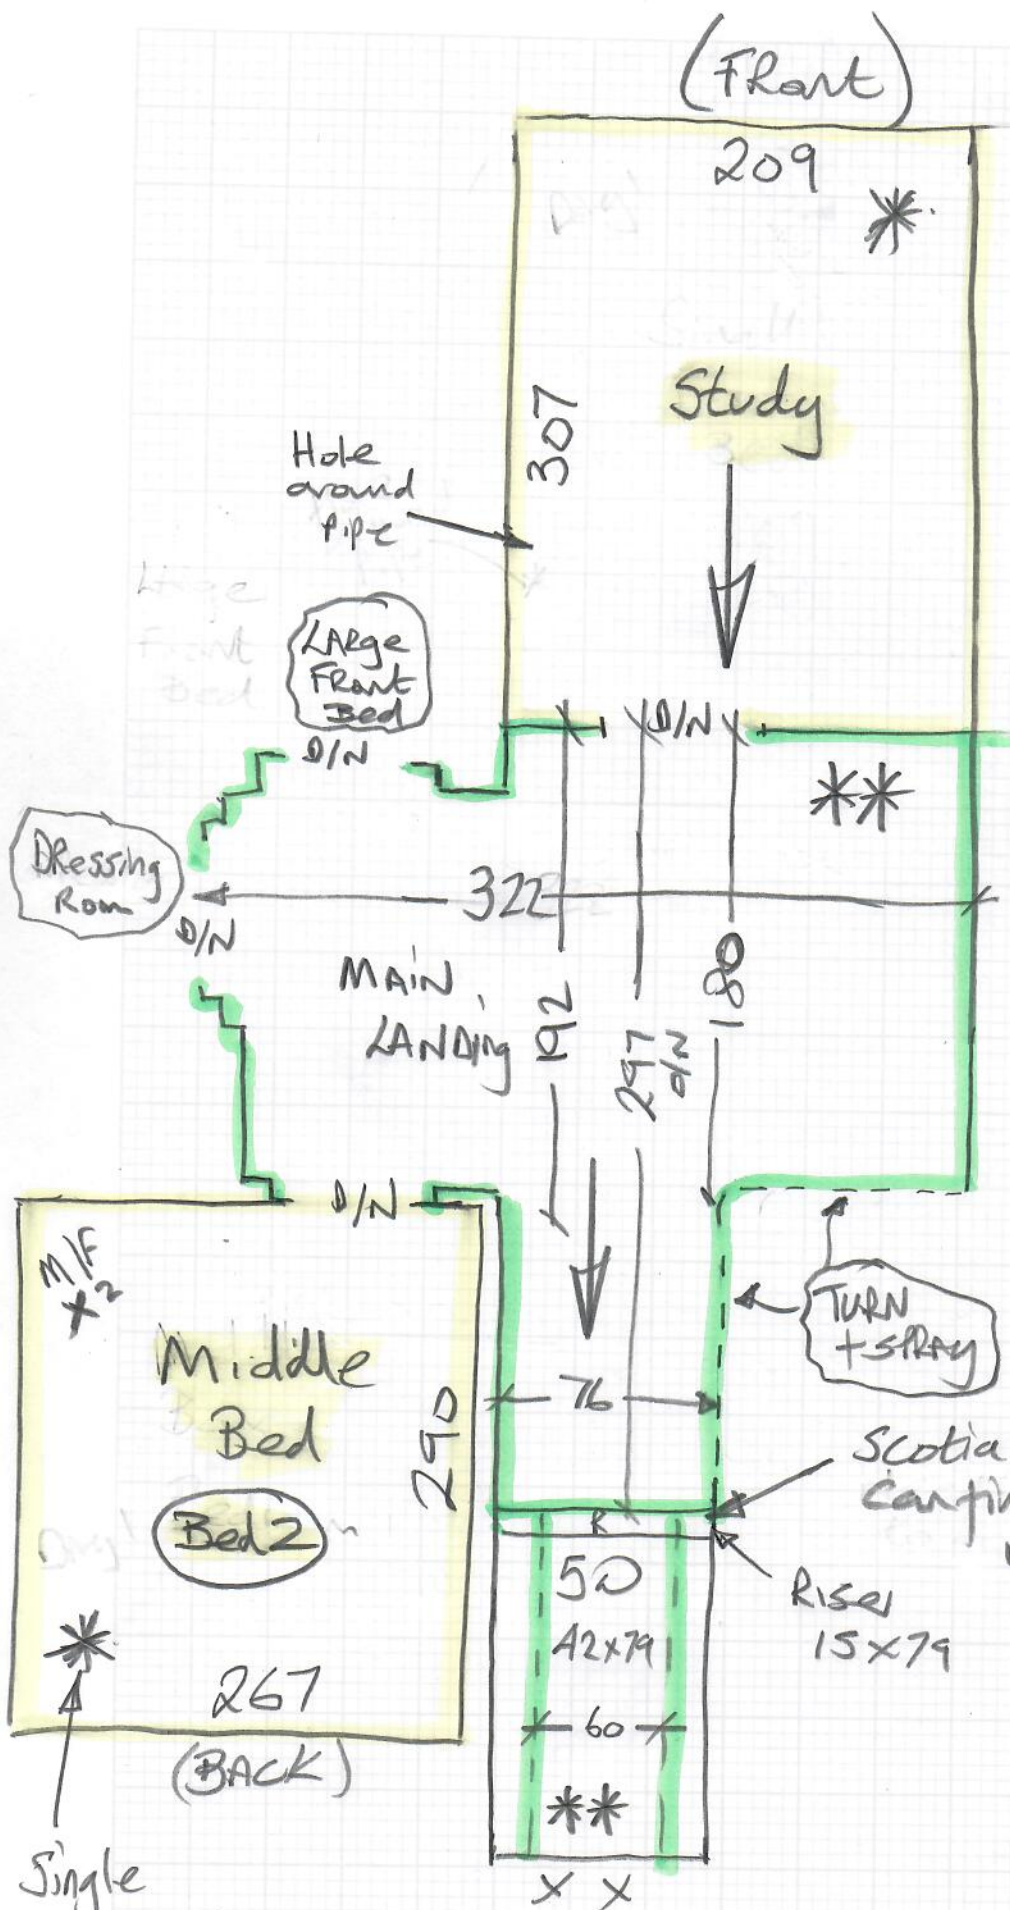

①

Job No: R19192
 Name: LINDSEY
 200 OLIVIAN ROAD
 K11 2PW
 Tel:
 Shop:
 (1 of 5)
5 Bedrooms

②

TARANTO II
 CAROL TAL-08
 330
 Row 1 350 x 500
 Row 2 330 x 500
 Row 3 320 x 500
 MASTER BED 340 x 500
1340 x 500

③

320
 (67 m2)

Builders on site
 See Jordan or Wayne

Please drop this piece
 to Raynes Park Shop on
 Way Past.

Job No: R19192
Name: LINDSEY
Address: 20 ORCHARD ROAD
SW20 2PL

Tel:
Sheet: 2 of 5

Leave a W/H for fitting at Future date

Fit this runner on THURS 12/10

R19192
Lindsay

30/5

* Fit Master Bed, Dressing Room, Study + Middle Bed on Wed 11/10

** Fit Large front Bed, BACK Bed, Main landing, Mezz LANDING + Runner to 5 Steps in between on Thurs 12/10

(Front)

mrcarpet

Job No: R19192
Name: Lindsley
Address:

Tel:
Sheet: 4 of 5

* = Fit Wed 11/10
** = Fit Thuk 12/10

Scotia to be removed so we can finish landing carpet under nose

Single Memner Ikea Pull out Bed to Move