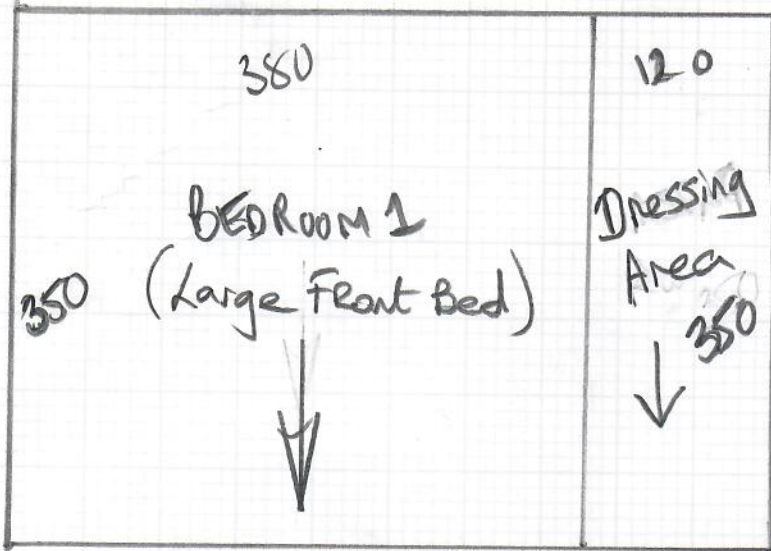

①

Job No: R19192
 Name: LINDSEY
 200 OLIVIAN ROAD
 K11 2PW
 Tel:
 Shop:
 (1 of 5)
5 Bedrooms

②

TARANTO II
 CAROL TAL-08
 330
 Row 1 350 x 500
 Row 2 330 x 500
 Row 3 320 x 500
 MASTER BED 340 x 500
1340 x 500

③

320
 (67 m2)

Builders on site
 See Jordan or Wayne

Please drop this piece
 to Raynes Park Shop on
 Way Past.

Job No: R19192
Name: LINDSEY
Address: 20 ORCHARD ROAD
SW20 2PL

Tel:
Sheet: 2 of 5

Leave a W/H for fitting at Future date

Fit this runner on THURS 12/10

R19192
Lindsay

30/5

* Fit Master Bed, Dressing Room, Study + Middle Bed on Wed 11/10

** Fit Large front Bed, BACK Bed, Main landing, Mezz LANDING + Runner to 5 Steps in between on Thurs 12/10