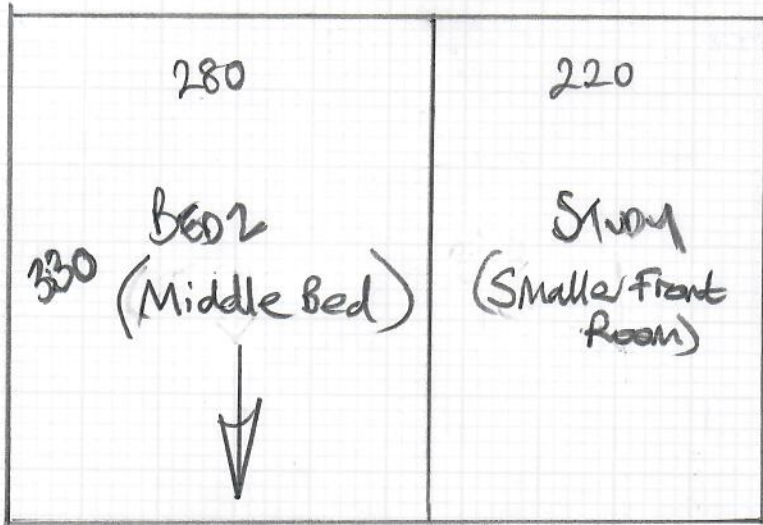

①

Job No: R19192
 Name: LINDSEY
 200 OLIVIAN ROAD
 K11 2PW
 Tel:
 Shop:
 (1 of 5)
5 Bedrooms

②

TARANTO II
 CAROL TAL-08
 330
 Row 1 350 x 500
 Row 2 330 x 500
 Row 3 320 x 500
 MASTER BED 340 x 500
1340 x 500

③

320
 (67 m2)

Builders on site
 See Jordan or Wayne

Please drop this piece
 to Raynes Park Shop on
 Way Past.

Job No: R19192
Name: LINDSEY
Address: 20 ORCHARD ROAD
SW20 2PL

Tel:
Sheet: 2 of 5

Leave a W/H for fitting at Future date

Fit this runner on THURS 12/10

R19192
Lindsay

30/5

* Fit Master Bed, Dressing Room, Study + Middle Bed on Wed 11/10

** Fit Large front Bed, BACK Bed, Main landing, Mezz LANDING + Runner to 5 Steps in between on Thurs 12/10