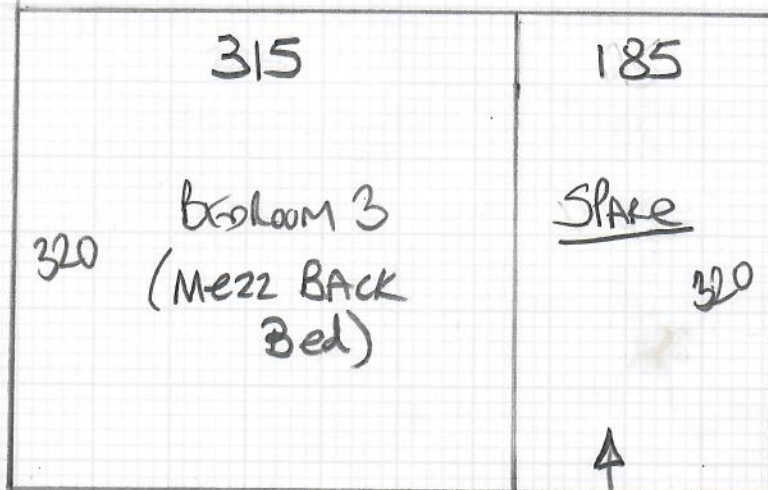

①

Job No: R19192
 Name: LINDSEY
 200 OLIVIAN ROAD
 K11 2PW
 Tel:
 Shop:
 (1 of 5)
5 Bedrooms

②

TARANTO II
 CAROL TAL-08
 330
 Row 1 350 x 500
 Row 2 330 x 500
 Row 3 320 x 500
 MASTER BED 340 x 500
1340 x 500

③

320
 (67 m2)

Builders on site
 See Jordan or Wayne

Please drop this piece
 to Raynes Park Shop on
 Way Past.

Job No: R19192
Name: LINDSEY
Address: 20 ORCHARD ROAD
SW20 2PL

Tel:
Sheet: 2 of 5

Leave a W/H for fitting at Future date

Fit this runner on THURS 12/10

R19192
Lindsay

30/5

* Fit Master Bed, Dressing Room, Study + Middle Bed on Wed 11/10

** Fit Large front Bed, BACK Bed, Main landing, Mezz LANDING + Runner to 5 Steps in between on Thurs 12/10