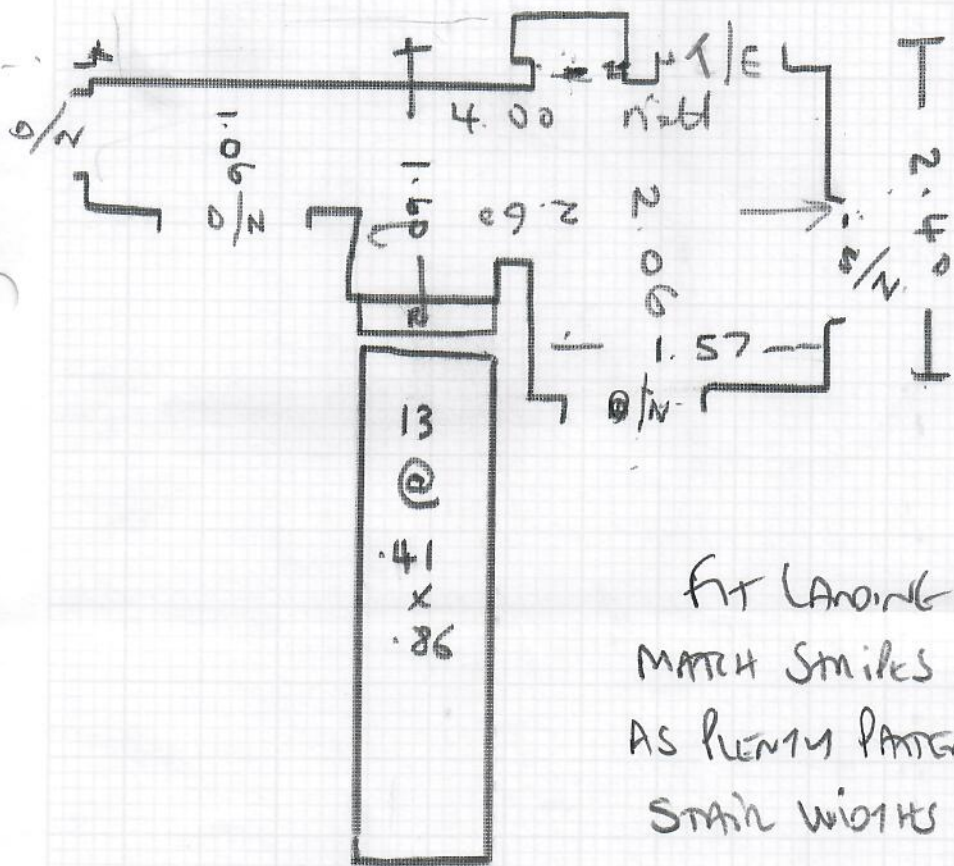

Customer:

Abernethy

Fitting address:

7 Amity Grove**LONDON, SW20 0LQ**Home 'phone Nr: Mobile/other 'phone Nr: Office 'phone Nr:
07961-120095Contact: **Heather**

Instructions:

7/9-MUST BE 1ST CALL (7.30am advised) TAKE CPT & ALL ANCILLARIES BOOKED OUT TO ADRIAN ON 25/

Comments re Fitting:

See Cutting Plan: Carpets already cut down to plan by Adrian on 25/8 (Before he cut his finger)

Product & Colour	Fitter's claim	Length/Quantity	Width
Fitting Carpet Standard Rate - N/A	54.60		
Labour Additional - Fit Mat	10.00		
Stair Premium Standard Rate - N/A	78.75		
Labour Additional - Parking	6.00		
Uplift and Dispose - N/A	15.00		
Split Delivery Carpets - 3.90		1.00	1.00
Split Delivery Ancillaries - All From 25/08 Adrian		1.00	
	<u>£164.35</u>		

Job No: R19193
 Name: ABERNETHY
 Address: 7 AMITY GROVE
 SW20 0LQ

Tel:
 Sheet: 1 of 2

DURHAM TRUST
 BOA NOVA SMILE

390 x 500

19.50m²

25CM PATTERN REPEAT
 ALLOWED ON SMILES.

* MATCH UP STRIPES ON STAIRS *
 *

CAR MAT
 TO LOBBY

CARPET IS
 ALREADY CUT DOWN
 BY ADRIAN ON 25/8/23
 NOT TAKEN OUT DUE TO CUTTING HIS FINGER

Job No: **R19193**
 Name: **ABERNETHY**
 Address: **FAMILY GRAVE**
SW20 0LA
 Tel:
 Sheet: **2 of 2**