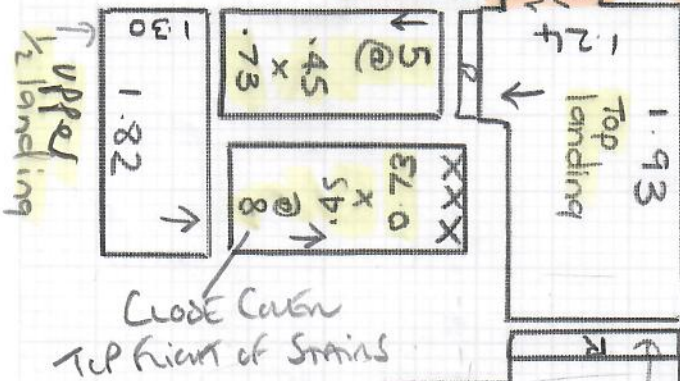

Job No: R19196
Name: HALLIGAN
Address: 43 CAMBRIDGE RD
SW20 0QB

Tel:
Sheet: 3 of 4

SECOND FLOOR

Different Carpet
Being fitted in this
Room on 23/8

This Room
Fineloo-Flo-503
540 x 400
(SEE WORK PLAN)
DIFFERENT CARPET TO
REST OF JOB!