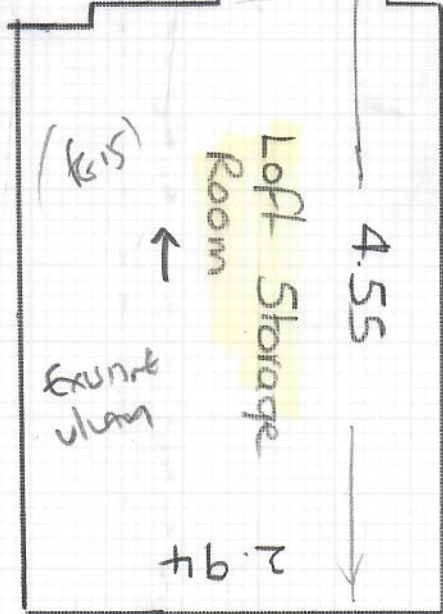

Runners already cut on 8/8

Job No: R19196  
 Name: HALLIGAN  
 Address: 13 CAMBRIE RD  
 SW20 0RB  
 Tel:  
 Shop: 1 of 4

Loft Storage Room  
Study, Stair + Landings  
TAKEN Runners from  
Ground to 1st floor ONLY

NEW ENGLAND  
 NE BOX 2 AMARILLO

Run 1 880 x 400  
 Run 2 720 x 400  
 = 1600 x 400

TAPING 1480 LIN METS  
 THICK SMILE  
 COLOR 6203 BLACK

Job No: R19196  
Name: HALLIGAN  
Address: 43 CAMBRIDGE RD  
SW20 0QB  
Tel:  
Sheet: 2 of 4

### SECOND FLOOR

Different Carpet  
Being fitted in this  
Room on 23/8

This Room  
Fineloo-Flo-503  
540 x 400  
(SEE WORK PLAN)  
DIFFERENT CARPET TO  
REST OF JOB!

Job No: R19196  
Name: HALLIGAN  
Address: 43 CAMBRIDGE RD  
SW20 0AB  
Tel:  
Sheet: 4 of 4