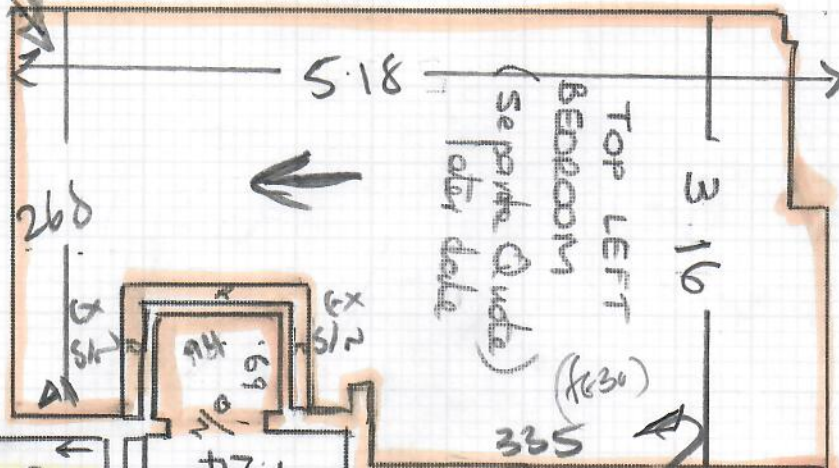

Runners already cut on 8/8

Job No: R19196  
 Name: HALLIGAN  
 Address: 13 CAMBRIE RD  
 SW20 0RB  
 Tel:  
 Shop: 1 of 4

Loft Storage Room  
Study, Stair + Landings  
TAKEN Runners from  
Ground to 1st floor ONLY

NEW ENGLAND  
 NE BOX 2 AMARILLO

Run 1 880 x 400  
 Run 2 720 x 400  
 = 1600 x 400

TAPING 1480 LIN METS  
 THICK SMILE  
 COLOR 6203 BLACK

Job No: R19196  
Name: HALLIGAN  
Address: 43 CAMBRIDGE RD  
SW20 0QB  
Tel:  
Sheet: 2 of 4

### SECOND FLOOR

Different Carpet  
Being fitted in this  
Room on 23/8

This Room  
Fineloo-Flo-503  
540 x 400  
(SEE WORK PLAN)  
DIFFERENT CARPET TO  
REST OF JOB!

Job No: R19196  
Name: HALLIGAN  
Address: 43 CAMBRIDGE RD  
SW20 0AB  
Tel:  
Sheet: 4 of 4