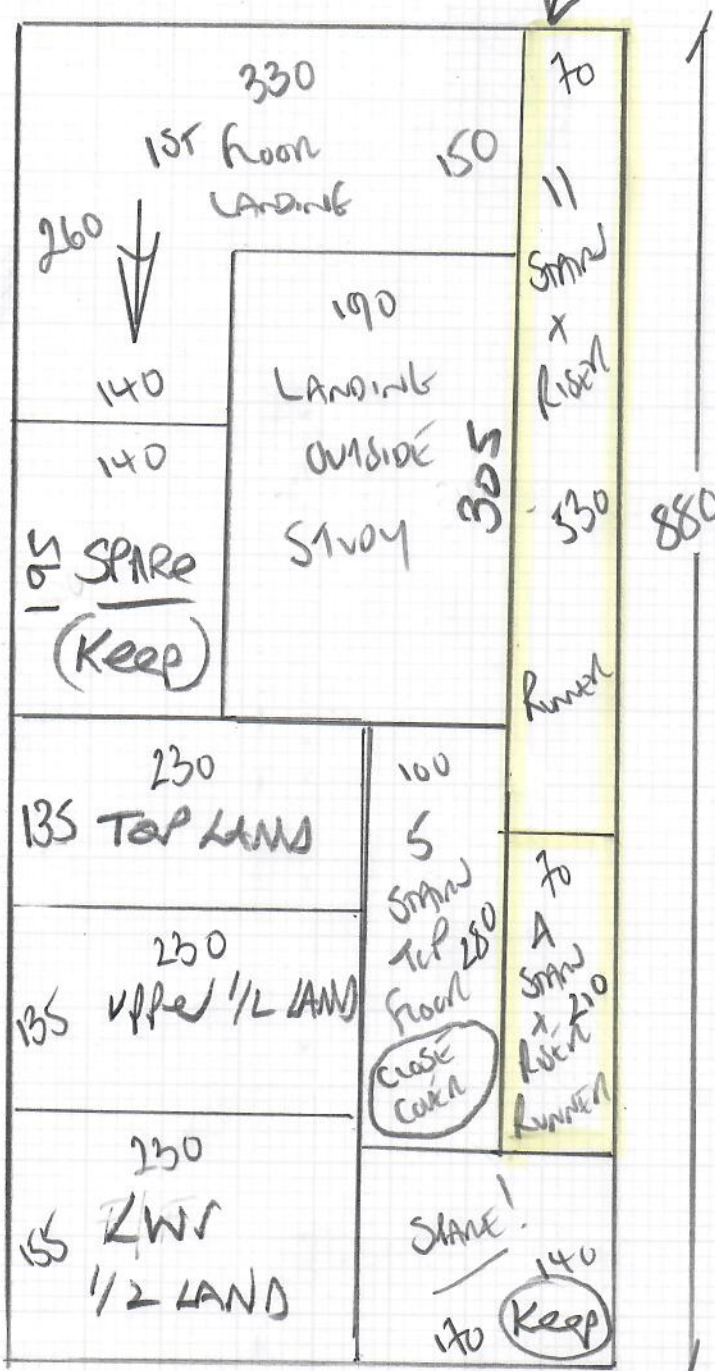

Runners already cut on 8/8

Job No: R19196  
 Name: HALLIGAN  
 Address: 13 CAMBRIE RD  
 SW20 0RB  
 Tel:  
 Shop: 1 of 4

Loft Storage Room  
Study, Stair + Landings  
TAKEN Runners from  
Ground to 1st floor ONLY

NEW ENGLAND  
 NE BOX 2 AMARILLO

Run 1 880 x 400  
 Run 2 720 x 400  
 = 1600 x 400

TAPING 1480 LIN METS  
 THICK SMILE  
 COLOR 6203 BLACK

Job No: R19196  
Name: HALLIGAN  
Address: 43 CAMBRIDGE RD  
SW20 0QB  
Tel:  
Sheet: 2 of 4

### SECOND FLOOR

Different Carpet  
Being fitted in this  
Room on 23/8

This Room  
Fineloo-Flo-503  
540 x 400  
(SEE WORK PLAN)  
DIFFERENT CARPET TO  
REST OF JOB!

Job No: R19196  
Name: HALLIGAN  
Address: 43 CAMBRIDGE RD  
SW20 0AB  
Tel:  
Sheet: 4 of 4