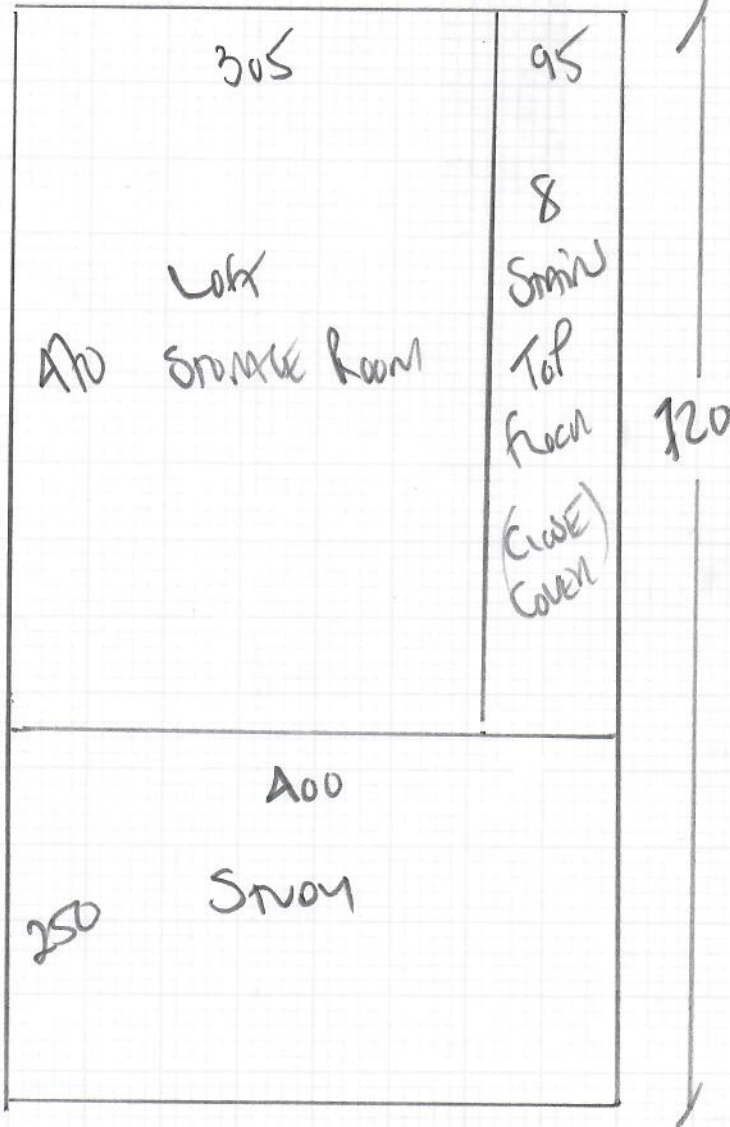

Runners already cut on 8/8

Job No: R19196  
 Name: HALLIGAN  
 Address: 13 CAMBRIE RD  
 SW20 0RB  
 Tel:  
 Shop: 1 of 4

Loft Storage Room  
Study, Stair + Landings  
TAKEN Runners from  
Ground to 1st floor ONLY

NEW ENGLAND  
 NE BOX 2 AMARILLO

Run 1 880 x 400  
 Run 2 720 x 400  
 = 1600 x 400

TAPING 1480 LIN METS  
 THICK SMILE  
 COLOR 6203 BLACK

Job No: R19196  
Name: HALLIGAN  
Address: 43 CAMBRIDGE RD  
SW20 0QB  
Tel:  
Sheet: 2 of 4

### SECOND FLOOR

Different Carpet  
Being fitted in this  
Room on 23/8

This Room  
Fineloo-Flo-503  
540 x 400  
(SEE WORK PLAN)  
DIFFERENT CARPET TO  
REST OF JOB!

Job No: R19196  
Name: HALLIGAN  
Address: 43 CAMBRIDGE RD  
SW20 0AB  
Tel:  
Sheet: 4 of 4