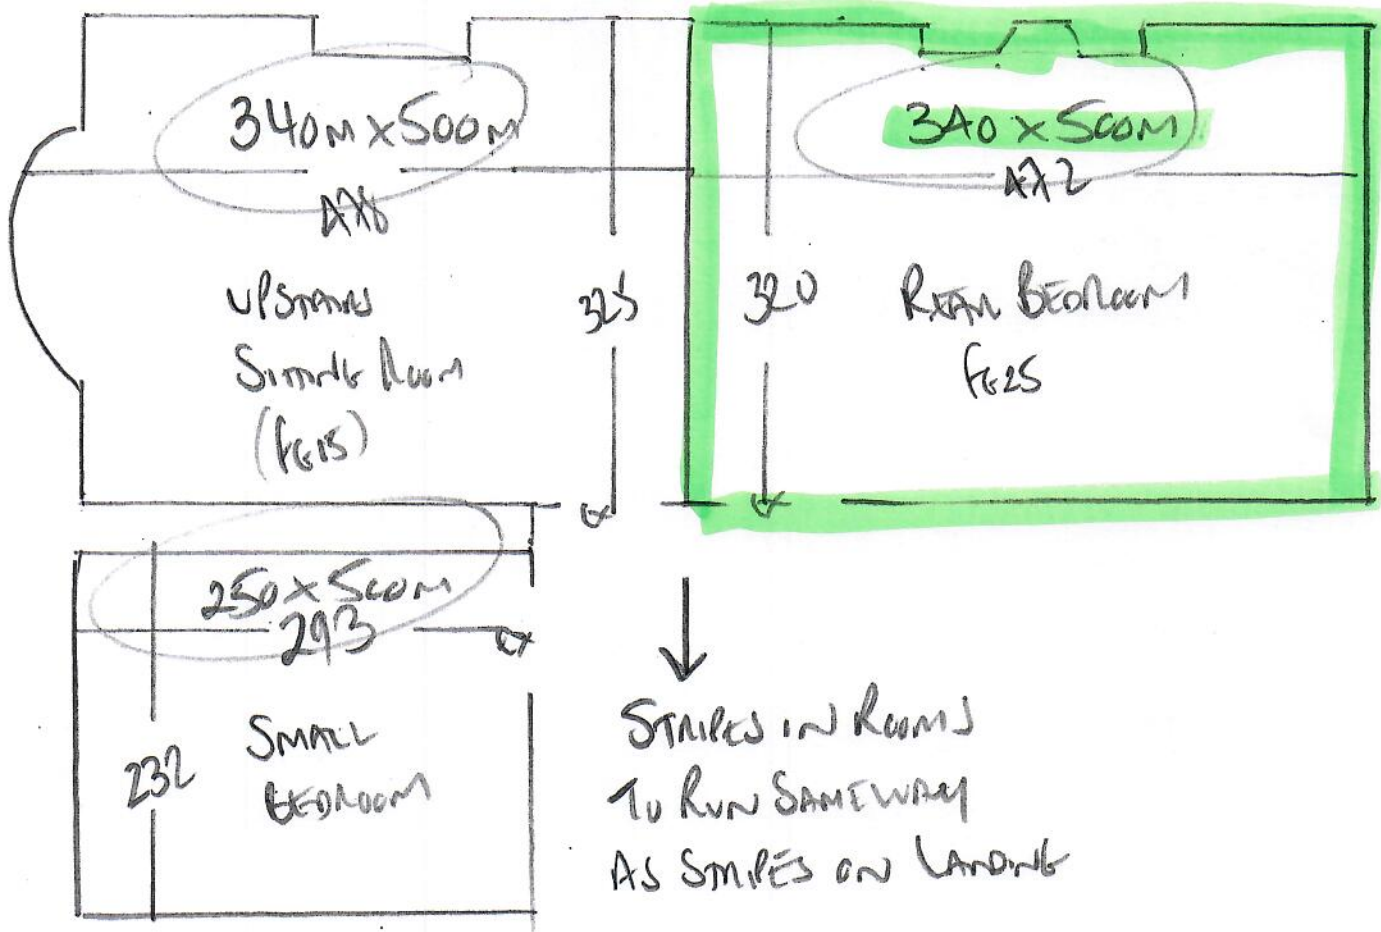

3 Rooms

DURHAM SELECT STRIKE  
COLOR CAMEL STRIKE

R19202  
MITCHELL  
18 WINDLE AVENUE  
SW19 4JQ

FITTING DATES

SMALL BEDROOM 250 x 500 4/8/23

REAR BEDROOM 340 x 500 14/8/23

UPSTAIRS SITTING ROOM 340 x 500 18/8/23