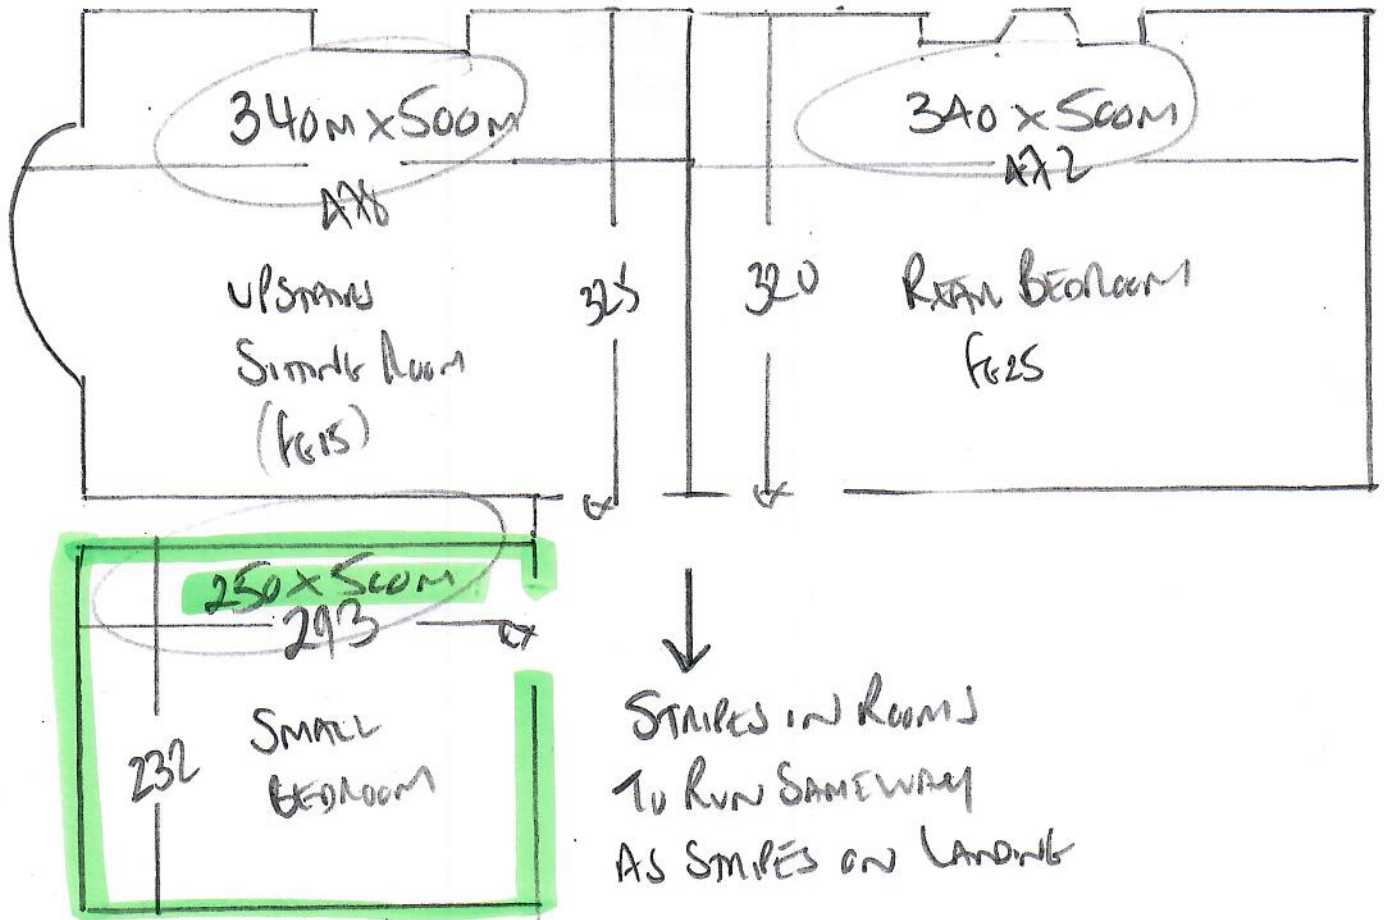

# 3 Rooms

DURHAM SELECT STRIKE  
COLLAR CANE L STRIKE

R19202  
MITCHELL  
18 WINDLE AVENUE  
SW19 4JQ

## FITTING DATES

SMALL BEDROOM 250 x 500 4/8/23  
REAR BEDROOM 340 x 500 14/8/23  
UPSTAIRS SITTING ROOM 340 x 500 18/8/23