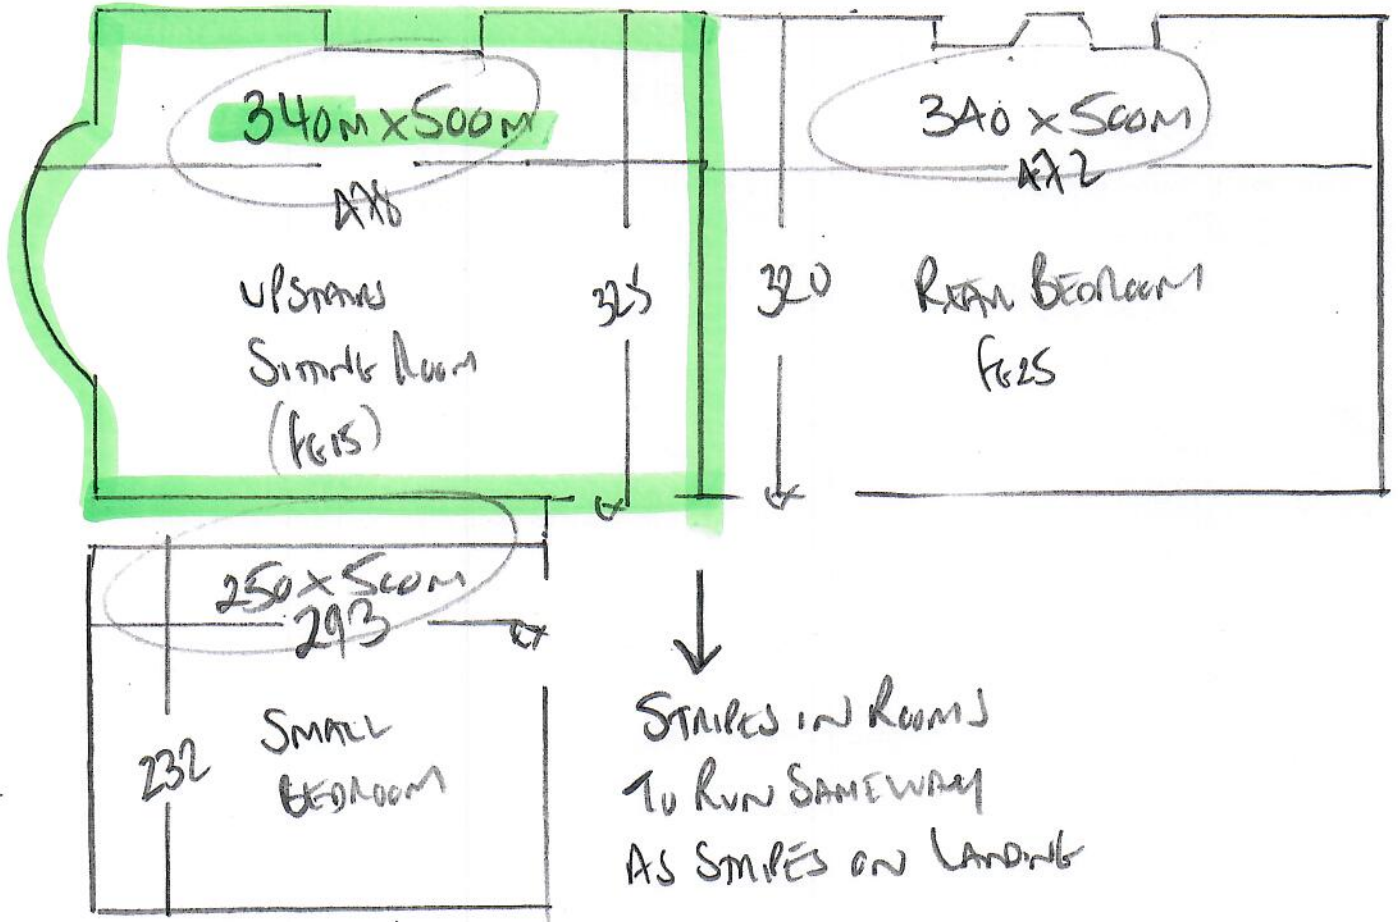

3 Rooms

DUNHAM SELECT STRIKE
COLOR CAMEL STRIKE

R19202
MITCHELL
18 WINDLE AVENUE
SW19 4JQ

Fitting Dates

Small Bedroom 250 x 500 4/8/23

Rear Bedroom 340 x 500 14/8/23

Upstairs Sitting Room 340 x 500 18/8/23