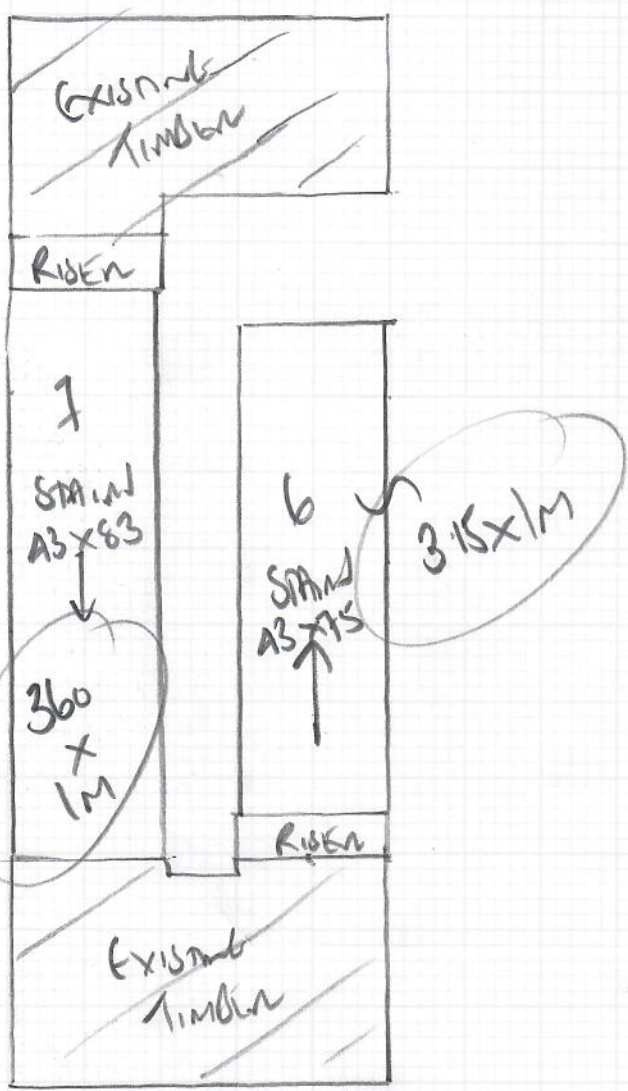

Job No: R192c3
 Name: MUMLO
 Address: flat 3
 180 CASTELNAU
 Tel: SW13 9DH
 Sheet: 1 of 1

EXISTING CARPET IS
 STAIR RUNNER ON PU FOM
 WITH RUNNER, UNDERLAY
 + AN GRIPPER
 LAY NEW GRIPPER FOR
 FULL WIDTH CARPET
 + CLOSE COVER ALL STAIRS !!

DECO TWO TONE
 COLOUR KNIGHTS BRIDE STRIPE

7 STAIRS + RISER 360 x 1M
 6 STAIRS + RISER 315 x 1M
 LOBBY + 7 STAIRS + RISER 460 x 1M

* BUS STOP OUTSIDE INDICALLY
 SO WILL NEED TO PARK IN
 TRINITY CHURCH ROAD
 * WALK AROUND CORNER *