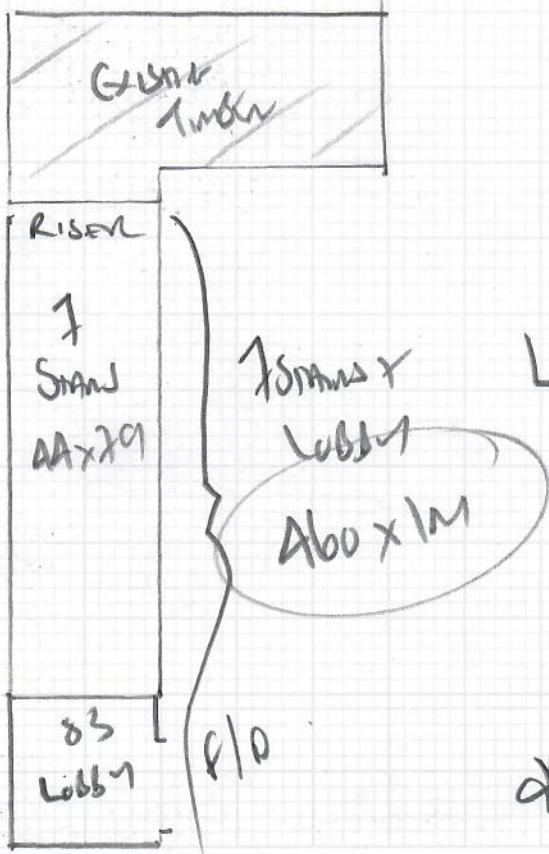

Job No: R192c3
 Name: MUMLO
 Address: flat 3
 180 CASTELNAU
 Tel: SW13 9DH
 Sheet: 1 of 1

EXISTING CARPET IS
 STAIR RUNNER ON PU FOM
 WITH RUNNER, UNDERLAY
 + AN GRIPPER
 LAY NEW GRIPPER FOR
 FULL WIDTH CARPET
 + CLOSE COVER ALL STAIRS !!

DECO TWO TONE
 COLOUR KNIGHTS BRIDE STRIPE

7 STAIRS + RISER 360 x 1M
 6 STAIRS + RISER 315 x 1M
 LOBBY + 7 STAIRS + RISER 460 x 1M

* BUS STOP OUTSIDE INDICALLY
 SO WILL NEED TO PARK IN
 TRINITY CHURCH ROAD
 * WALK AROUND CORNER *