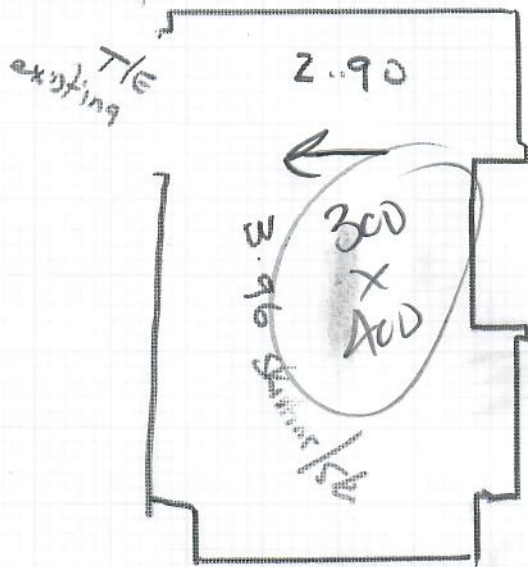

Job No: R19208
 Name: HUTTON
 Address: 37 SYDNEY ST
 SW20 8EG
 Tel:
 Sheet: 1 of 1

Grand floor room

Cosmopolitan 'REBAR'
 CARPET MOUSE

300 x 400

EXISTING UNDERLAY + GRIPPER TO REMAIN
 UPLIFT EXISTING CARPET + LEAVE WITH CUSTOMER AS
 WANT TO KEEP AS SPARE! - MOVING OUT OF HOUSE ON
 29-08-23.