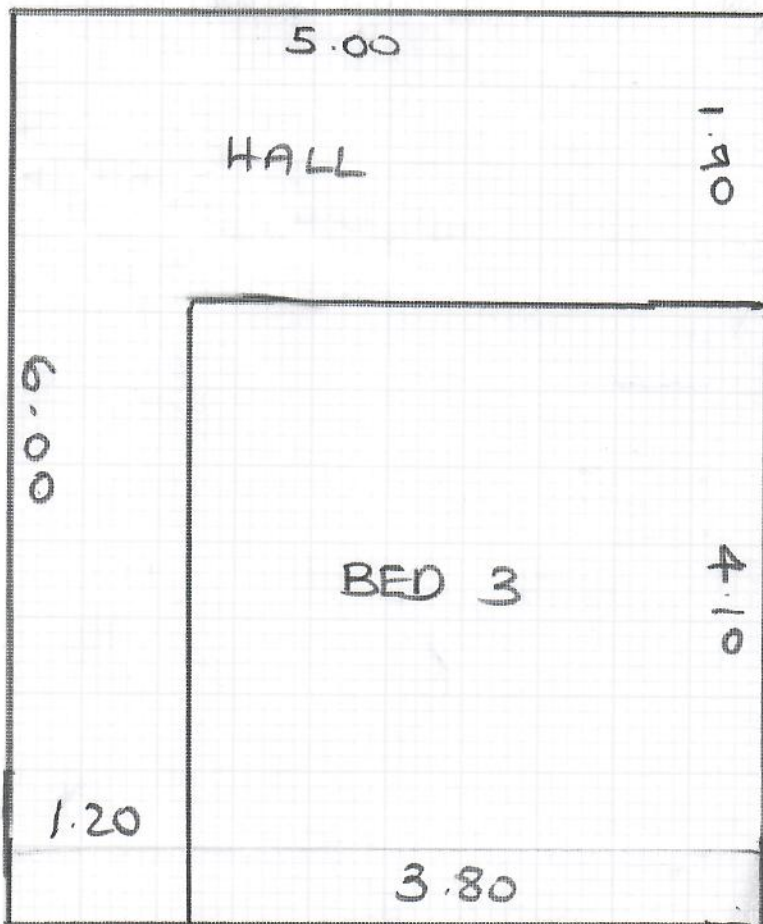

①

mrcarpets

Job No: R19209
 Name: RAILLARD
 Address: 3 Ashford House
 39 Hill St Swig 582
 Tel:
 Sheet: 1 of 2

Mark Venter
Color Mark-231

- Lounge 5.50 x 5
- MASTER BED 6.30 x 5
- C/PLAN ① 6.00 x 5
- C/PLAN ② 4.50 x 5

- 22.30 x 5

②

18.50
 2000 NET
 630
 600
 470
 500 x 500
 1185006

Job No: R19209
 Name: RAILLARD
 Address: 3 Ashford House
 39 Himsy Swig 582
 Tel: _____
 Sheet: 2 of 2

* - 2 Radiator covers in Hall are fixed + decorated in - need moving before installing carpet