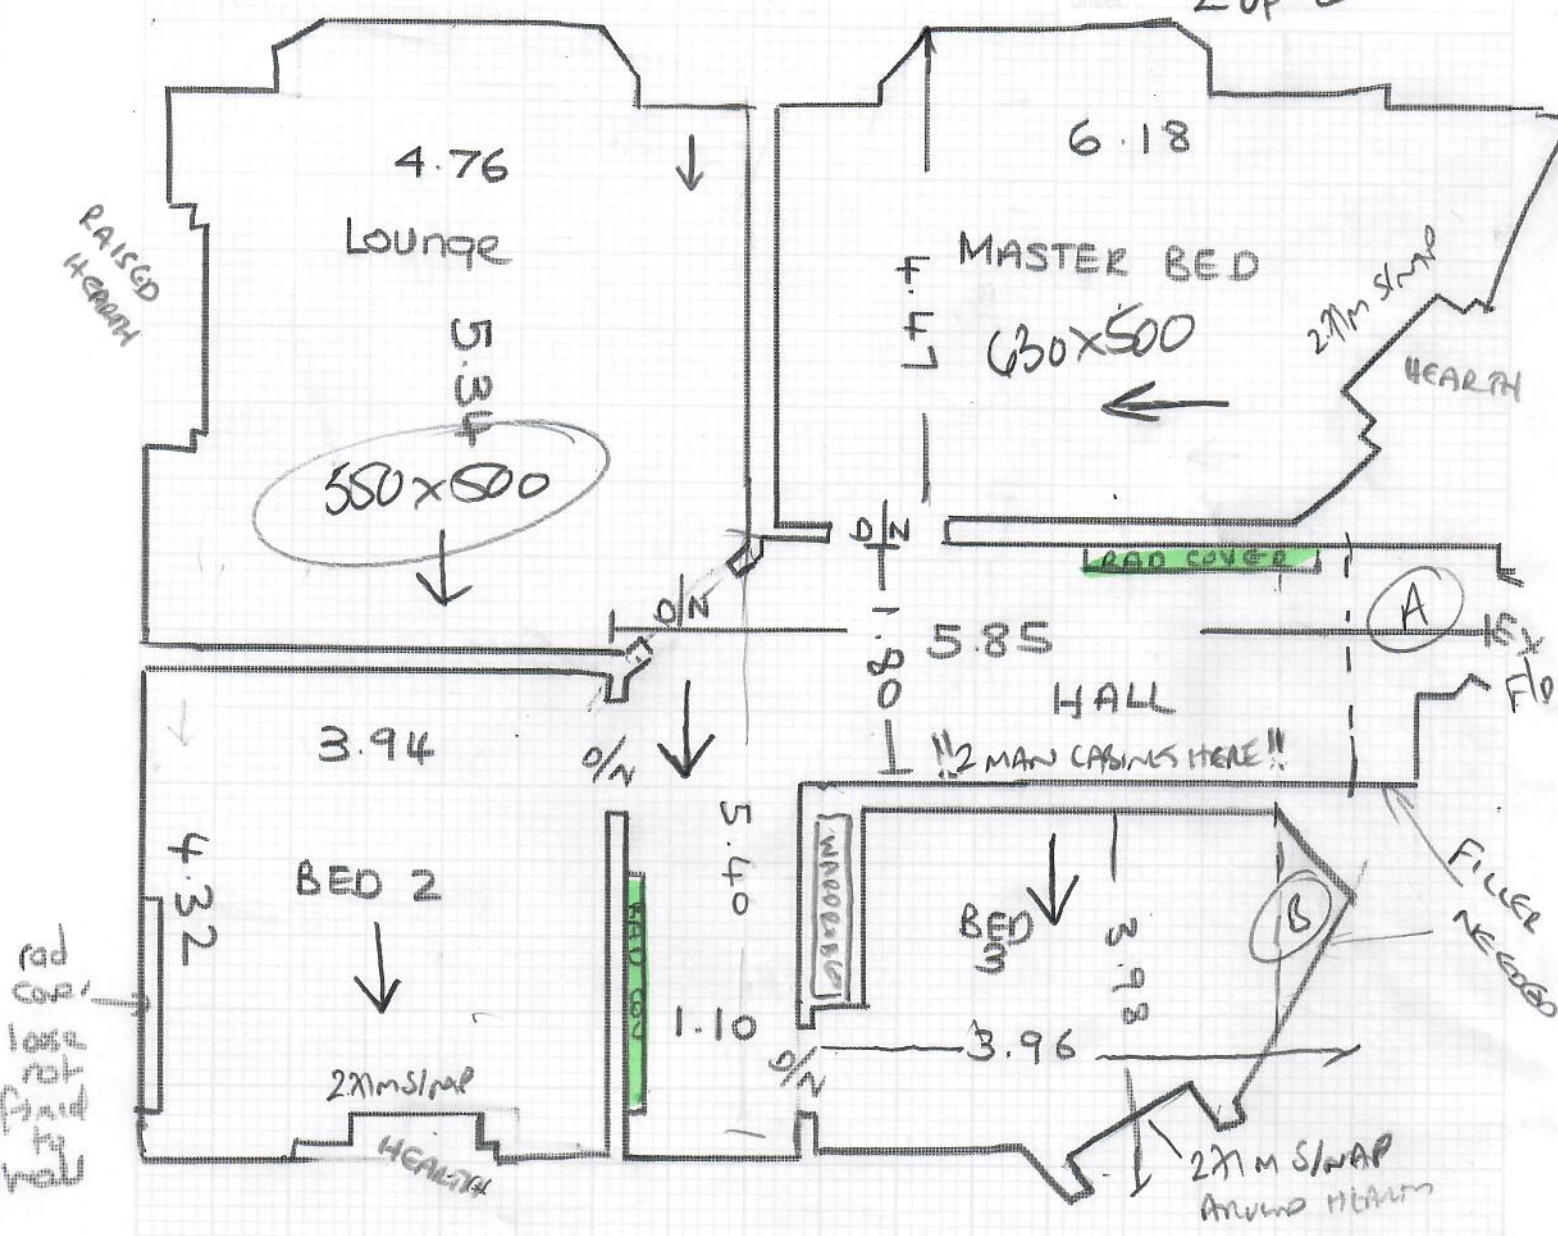

①

mrcarpets

Job No: R19209
 Name: RAILLARD
 Address: 3 Ashford House
 39 Hill St Swig 582
 Tel:
 Sheet: 1 of 2

Mark Venter
Color Mark-231

- Lounge 5.50 x 5
- MASTER BED 6.30 x 5
- C/PLAN ① 6.00 x 5
- C/PLAN ② 4.50 x 5

- 22.30 x 5

②

18.50
 2000 NET
 630
 600
 470
 500 x 500
 1185006

Job No: R19209
 Name: RAILLARD
 Address: 3 Ashford House
 39 Himsy Swig 582
 Tel: _____
 Sheet: 2 of 2

* - 2 Radiator covers in Hall are fixed + decorated in - need moving before installing carpet