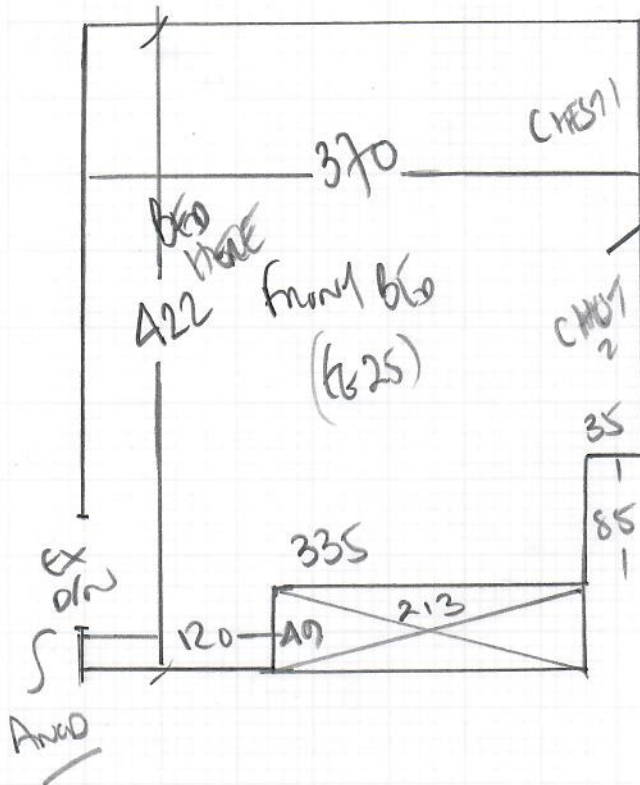

1st floor front bedroom

Job No R19211
 Name JONES
 Address 118 GRAND DRIVE
 SW20 9DZ
 Sheet 1 of 1

CUSTOMER TO REMOVE THE DRAWERS FROM 2x CHESTS + PUT IN ANOTHER ROOM
 FITTER TO MAKE CARCASSES OF 2x CHESTS + DOUBLE BED (f625)

WESSSEX VELVET 'SELENA'
Colour WOOD
435 x 190

1740m²

- WOOD FRAMEWORK
- WELTS WOOD ON OLD LUTERAN
- EXISTING STROKE + 2 NEW STRIPS
- EXISTING DORBAR IS ANCO BRASS
- FURNITURE f625 1x DOUBLE BED + 2x CHEST DRAWERS.