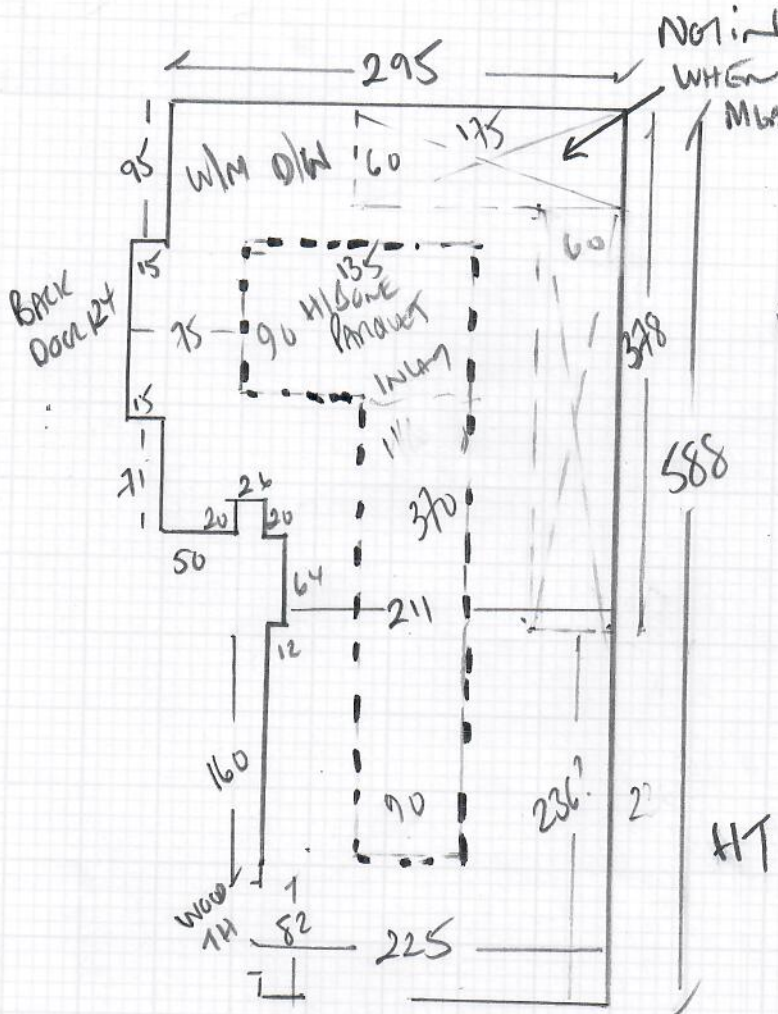

Job No: R19212
 Name: MARLIN CONTRACTS
 Address: 3A KENWYN ROAD
 SW20 81R

KITCHEN

NET SIZES

INLAY 375m²
 2 BOXES @ 250 = 5m²

BORDER 11m²

5 BOXES @ 250 = 12.5m²

HT ADHESIVE 1x5 LINE!

SMALL PARQUET

76.2mm x 228.6mm

2 BOXES INLAY - STACIA SH36 H/BONE PARQUET BLACKWOOD SPA

5 BOXES BORDER - STACIA HERITAGE OAK SSSW 3316

184.2mm x 1219.2mm