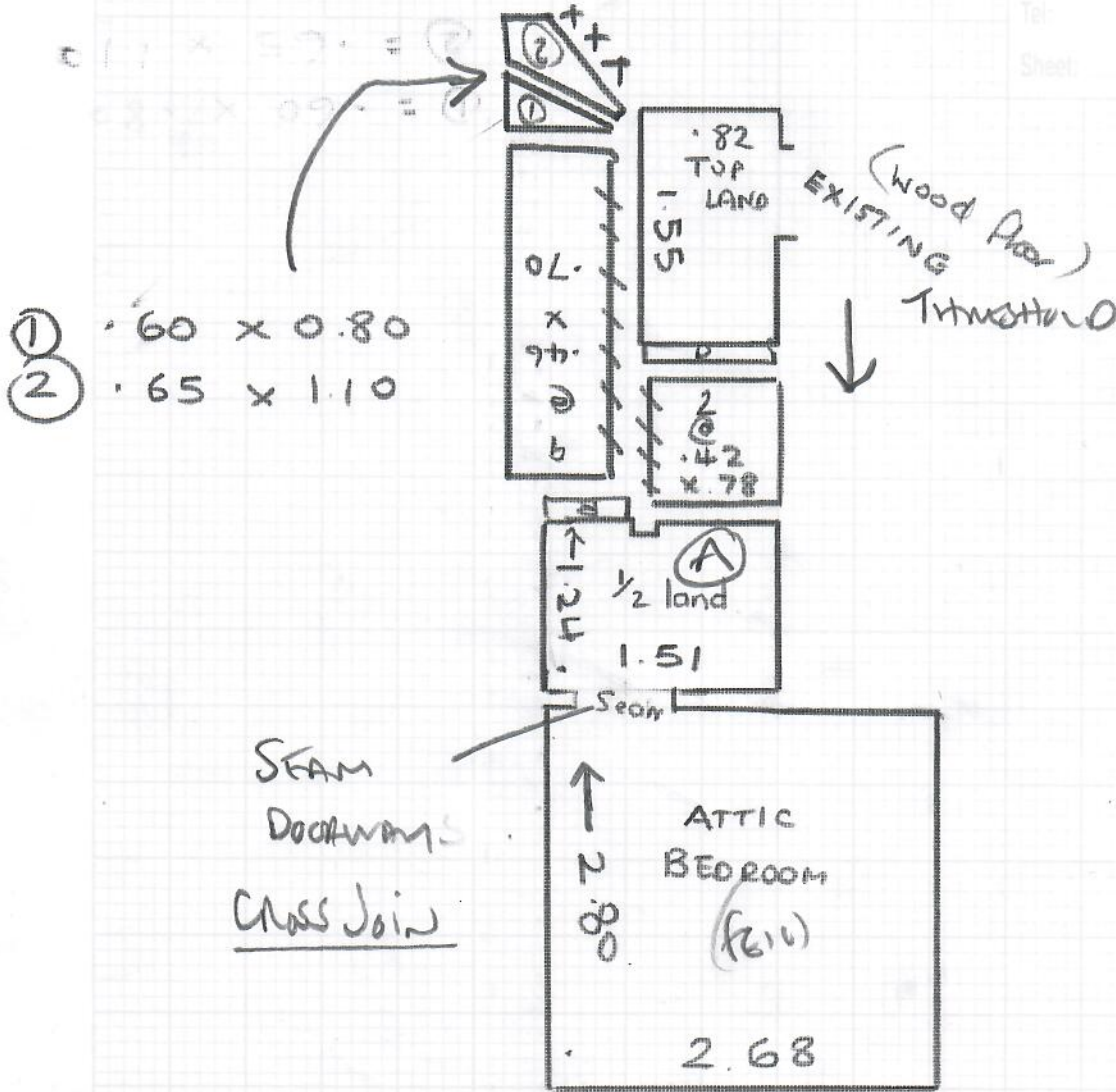

Job No: R19126  
 Name: ESKIMO LTD  
 Address: 9 LABURN ROAD  
 SW20 0LW  
 Tel:  
 Sheet: 1 of 4

3 Beds Dressing Room  
 Stairs + Landings

HAVANA  
 Colada HAV. 23

990  
 Room 940 x 500  
 Room 520 x 500  
1460 x 500

# Top Floor

Job No: R19216  
Name: Eskimo LTD  
Address: 9 Lambton Road  
SW20 0LW

Tel:  
Sheet: 3 of 4

Job No: R19216  
 Name: ESKIMO LTD  
 Address: 9 LAMBTON ROAD  
 SW20 0LW  
 Tel:  
 Sheet: A of A