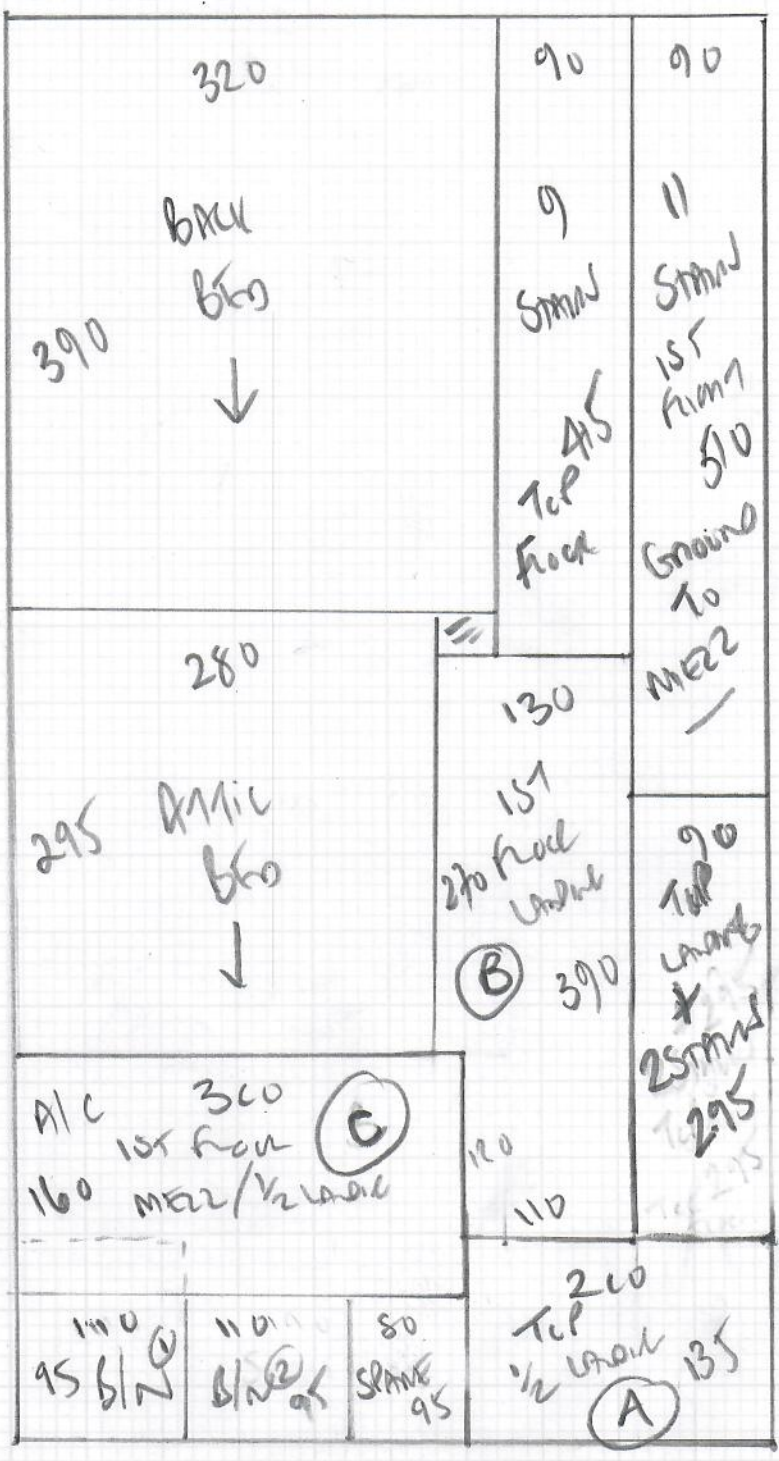

Job No: R19126  
 Name: ESKIMO LTD  
 Address: 9 LABURN ROAD  
 SW20 0LW  
 Tel:  
 Sheet: 1 of 4

3 Beds Dressing Room  
 Stairs + Landings

HAVANA  
 Colada HAV. 23

990  
 Room 940 x 500  
 Room 520 x 500  
1460 x 500

13m<sup>2</sup>

Job No: R19216  
Name: ESKIMO LTD  
Address: 9 LANGLAN ROAD  
SW20 0LW

Tel:  
Sheet: 2 of 4

HAVANA A  
CORAL HAVI 23

# Top Floor

Job No: R19216  
Name: Eskimo LTD  
Address: 9 Lambton Road  
SW20 0LW

Tel:  
Sheet: 3 of 4

Job No: R19216  
 Name: ESKIMO LTD  
 Address: 9 LAMBTON ROAD  
 SW20 0LW  
 Tel:  
 Sheet: A of A