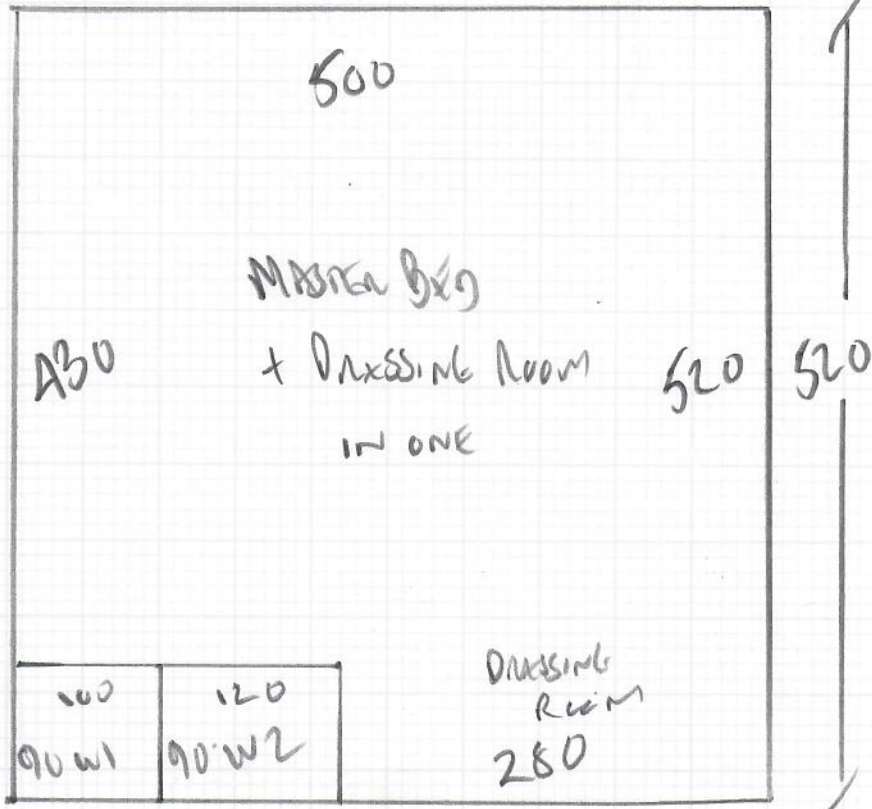

Job No: R19216
Name: ESKIMO LTD
Address: 9 LANGLAN ROAD
SW20 0LW

Tel:
Sheet: 2 of 4

HAVANA A
CORAL HAVI 23