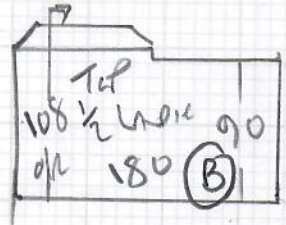

Cut down runner to 60cm  
+ send to workshop

mrcarpets  
Job No: R1922A  
Name: MORGAN  
Address: 2 Colman Road  
SES 9RA  
Tel:  
Sheet: 1 of 5

1000  
BOSTON  
Coral Bos-030

Row 1 1000 x 500  
Row 2 390 x 500  
Row 3 140 x 500  
1st front bed 605 x 500  
21.35 x 500

Cut from 2500 x 500  
Roll

REAR BED IS A  
DIFFERENT COLOR  
BOSTON  
Coral Bos-029  
335 x 500

Job No: R1922A  
Name: MINGAN  
Address: 2 CALMING ROAD  
SE5 9LA  
Tel:  
Sheet: 2 of 5

Job No: R1922A  
 Name: MORGAN  
 Address: 2 Colmore Row  
 SES 9RA  
 Tel:  
 Sheet: 3 of 5

TILES 18MM  
 2.71M TILE LIT  
 BLACK.

builder to fit bulnose front on this landing!

SILANETS WOOD frames  
 NO ultra HEATING

\* 45 x 86  
 Blk 45 x 100  
 ↑ 71  
 15 x 86 ↓

  
 Job No: R1922A  
 Name: MURGAN  
 Address: 2 CONMONT ROAD  
 SESORA  
 Tel:  
 Sheet: 5 of 5

## ROLL BREAKDOWN

Job No: R19224  
Customer Name: Morgan  
Carpet: Boston (Chelsea)  
Colour: BOS-030 (Putty)

Roll Size	25.00	X	5.00m
Cut Plan 1	10.00	X	5.00m
Cut Plan 2	3.90	X	5.00m
Cut Plan 3 (Eaves Cup'd)	1.40	X	5.00m
1 <sup>st</sup> floor front bedroom	6.05	X	5.00m
<b>Balance left over</b>	<b>3.65</b>	<b>X</b>	<b>5.00m</b>