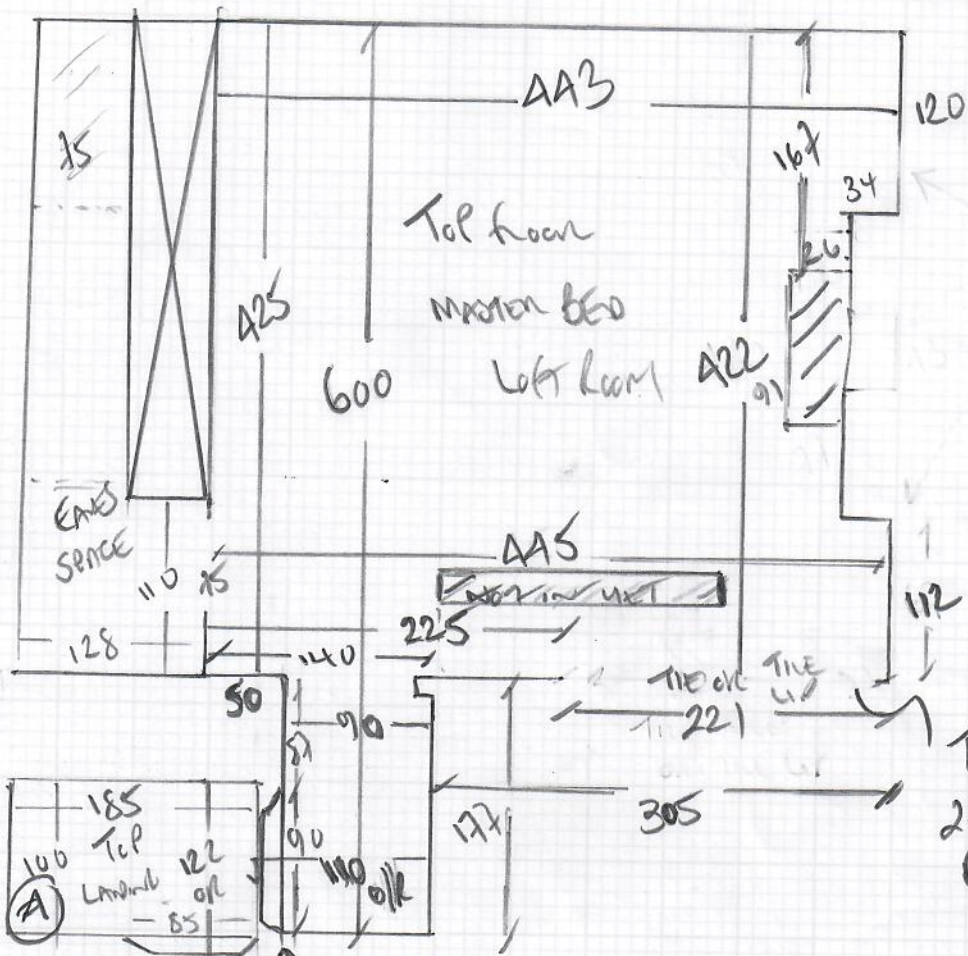

Cut down runner to 60cm  
+ send to workshop

mrcarpets  
Job No: R1922A  
Name: MORGAN  
Address: 2 Colman Road  
SES 9RA  
Tel:  
Sheet: 1 of 5

1000  
BOSTON  
Coral Bos-030

Row 1 1000 x 500  
Row 2 390 x 500  
Row 3 140 x 500  
1st front bed 605 x 500  
21.35 x 500

Cut from 2500 x 500  
Roll

REAR BED IS A  
DIFFERENT COLOR  
BOSTON  
Coral Bos-029  
335 x 500

Job No: R1922A  
Name: MINGAN  
Address: 2 CALMING ROAD  
SE5 9LA  
Tel:  
Sheet: 2 of 5

Job No: R1922A  
 Name: MORGAN  
 Address: 2 Colmore Row  
 SES 9RA  
 Tel:  
 Sheet: 3 of 5

TILES 18MM  
 2.71M TILE LIT  
 BLACK.

builder to fit bulnose front on this landing!

SILANETS WOOD frames  
 NO ultra HEATING

\* 45 x 86  
 Blk 45 x 100  
 ↑ 71  
 15 x 86 ↓

  
 Job No: R1922A  
 Name: MURGAN  
 Address: 2 CONMONT ROAD  
 SESORA  
 Tel:  
 Sheet: 5 of 5

## ROLL BREAKDOWN

Job No: R19224  
Customer Name: Morgan  
Carpet: Boston (Chelsea)  
Colour: BOS-030 (Putty)

Roll Size	25.00	X	5.00m
Cut Plan 1	10.00	X	5.00m
Cut Plan 2	3.90	X	5.00m
Cut Plan 3 (Eaves Cup'd)	1.40	X	5.00m
1 <sup>st</sup> floor front bedroom	6.05	X	5.00m
<b>Balance left over</b>	<b>3.65</b>	<b>X</b>	<b>5.00m</b>