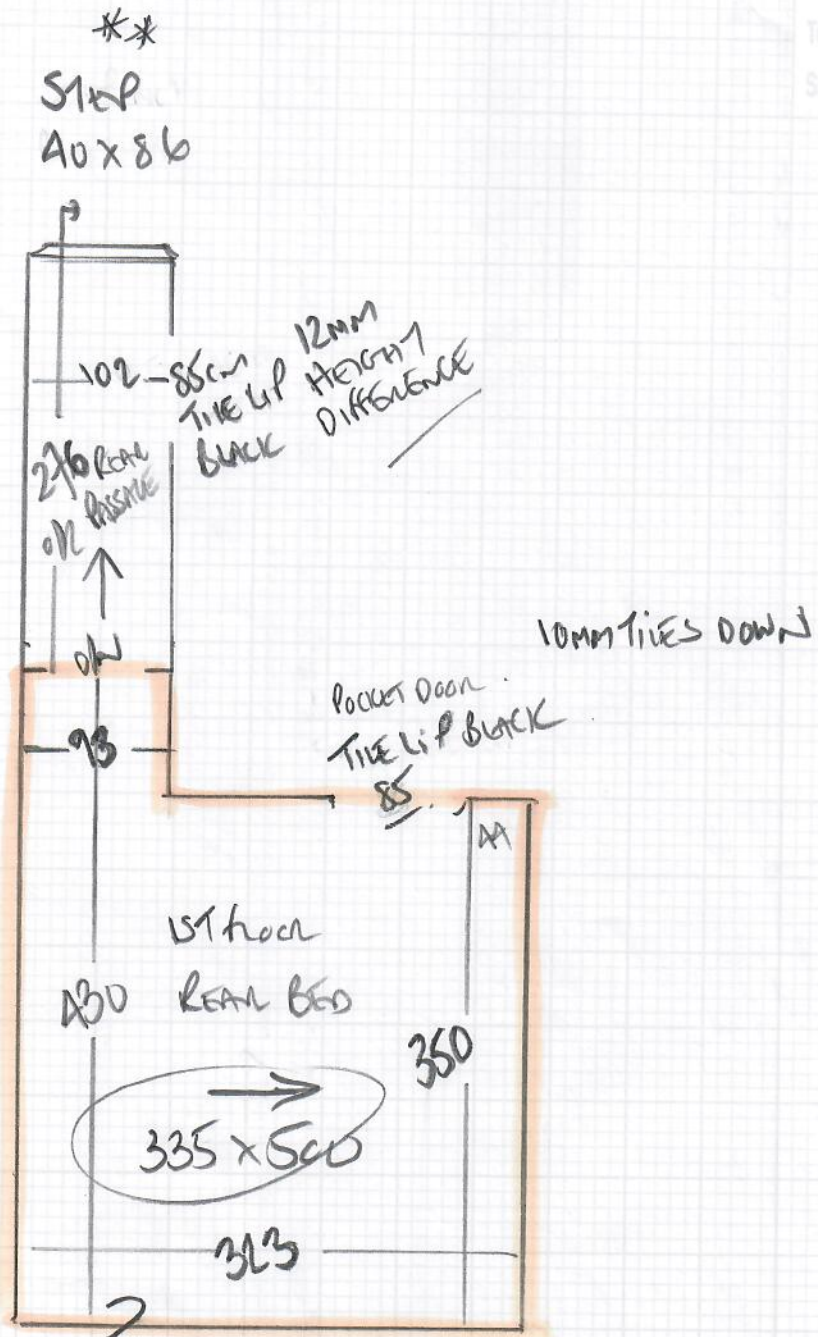

Cut down runner to 60cm  
+ send to workshop

mrcarpets  
Job No: R1922A  
Name: MORGAN  
Address: 2 Colman Road  
SES 9RA  
Tel:  
Sheet: 1 of 5

1000  
BOSTON  
Coral Bos-030

Row 1 1000 x 500  
Row 2 390 x 500  
Row 3 140 x 500  
1st front bed 605 x 500  
21.35 x 500

TILES 18MM  
 2.71M TILE LIT  
 BLACK.

builder to fit bulnose front on this landing!

SILANETS WOOD frames  
 NO ultra HEATING

\* 45 x 86  
 Blk 45 x 100  
 ↑ 71  
 15 x 86 ↓

  
 Job No: R1922A  
 Name: MURGAN  
 Address: 2 CONMONT ROAD  
 SESORA  
 Tel:  
 Sheet: 5 of 5

## ROLL BREAKDOWN

Job No: R19224  
Customer Name: Morgan  
Carpet: Boston (Chelsea)  
Colour: BOS-030 (Putty)

Roll Size	25.00	X	5.00m
Cut Plan 1	10.00	X	5.00m
Cut Plan 2	3.90	X	5.00m
Cut Plan 3 (Eaves Cup'd)	1.40	X	5.00m
1 <sup>st</sup> floor front bedroom	6.05	X	5.00m
<b>Balance left over</b>	<b>3.65</b>	<b>X</b>	<b>5.00m</b>