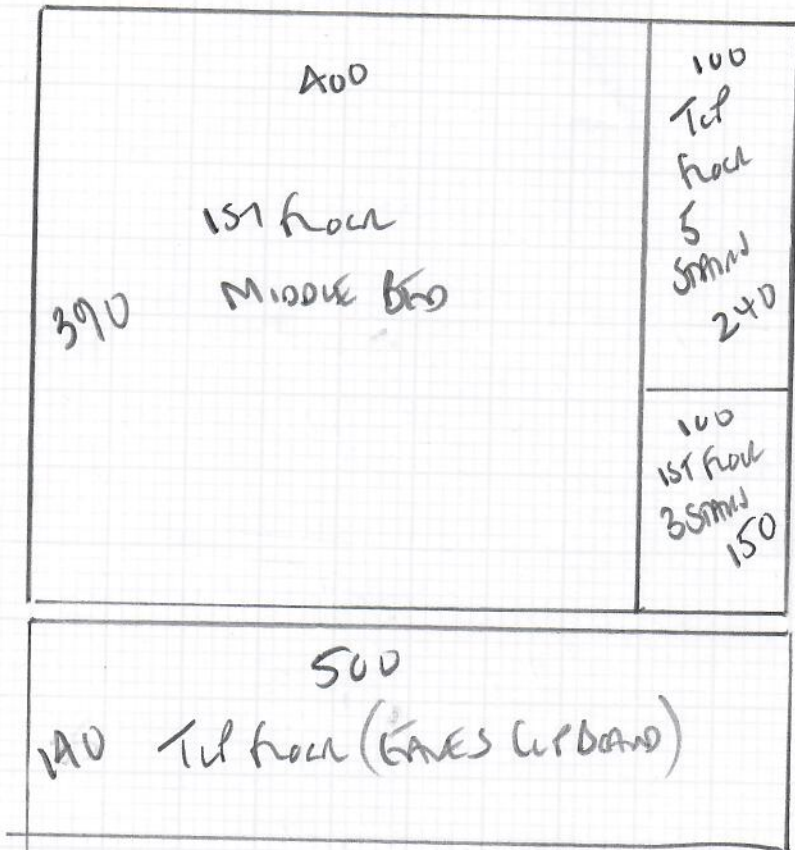

Cut down runner to 60cm  
+ send to workshop

mrcarpets  
Job No: R1922A  
Name: MORGAN  
Address: 2 Colman Road  
SES 9RA  
Tel:  
Sheet: 1 of 5

1000  
BOSTON  
Coral Bos-030

Row 1 1000 x 500  
Row 2 390 x 500  
Row 3 140 x 500  
1st front bed 605 x 500  
21.35 x 500

Cut from 2500 x 500  
Roll

REAR BED IS A  
DIFFERENT COLOR  
BOSTON  
Coral Bos-029  
335 x 500

Job No: R1922A  
Name: MINGAN  
Address: 2 CALMING ROAD  
SE5 9LA  
Tel:  
Sheet: 2 of 5

Job No: R1922A  
 Name: MORGAN  
 Address: 2 Colmore Row  
 SES 9RA  
 Tel:  
 Sheet: 3 of 5

TILES 18MM  
 2.71M TILE LIT  
 BLACK.

builder to fit bulnose front on this landing!

SILANETS WOOD frames  
 NO ultra HEATING

\* 45 x 86  
 Blk 45 x 100  
 ↑ 71  
 15 x 86 ↓

  
 Job No: R1922A  
 Name: MURGAN  
 Address: 2 CONMONT ROAD  
 SESORA  
 Tel:  
 Sheet: 5 of 5

## ROLL BREAKDOWN

Job No: R19224  
Customer Name: Morgan  
Carpet: Boston (Chelsea)  
Colour: BOS-030 (Putty)

Roll Size	25.00	X	5.00m
Cut Plan 1	10.00	X	5.00m
Cut Plan 2	3.90	X	5.00m
Cut Plan 3 (Eaves Cup'd)	1.40	X	5.00m
1 <sup>st</sup> floor front bedroom	6.05	X	5.00m
<b>Balance left over</b>	<b>3.65</b>	<b>X</b>	<b>5.00m</b>