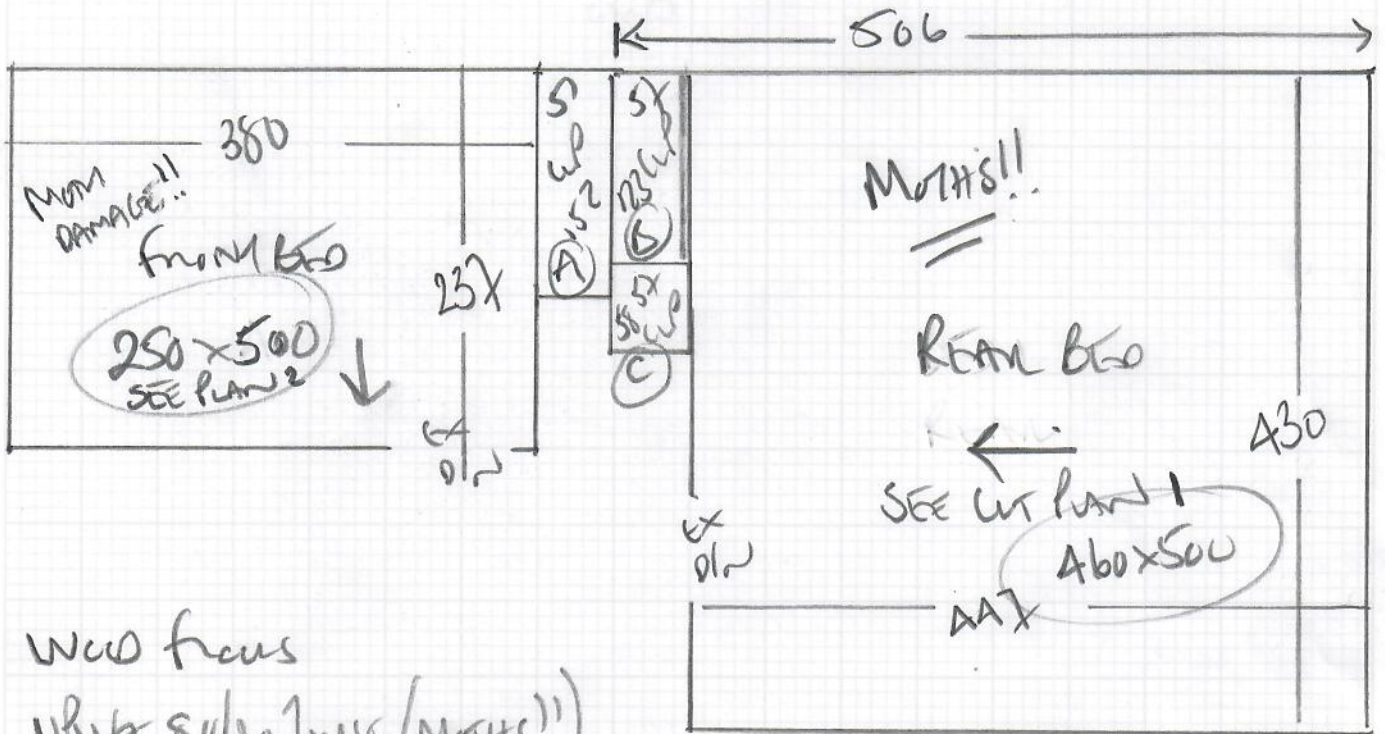

GRAND FLOOR UNDER STAIRS  
CURBAND

mrcarpet  
Job No: R 19227  
Name: Johnson  
Address: 26 CLAYTON CLOSE SW20 0DP  
Tel:  
Sheet: 1 of 2

WOOD floors  
URICA 80/10 1msr (MOTHS!!)  
on old felt + STEEL  
EXISTING AIR BARS  
FIT INSIDE ALL CURBANDS  
NO FURNITURE  
MOTH DAMAGE IN BOTH BEDROOMS!!

TRIMITY  
COLOR SERLA

fitting bed 250 x 500  
MOTHS  
Rear bed 460 x 500  
237 deep wash to  
curbans

Job No: R19227  
Name: Johnson  
Address: 26 CLAYTON CLOSE  
SW20 0DP  
Tel:  
Sheet: 2 of 2

2 BED ROOMS  
+ 4 x WARDROBES

TRIMM  
CORAL SIERRA

PLAN 1 460 x 500

PLAN 2 250 x 500

710 x 500

250

3550m<sup>2</sup>