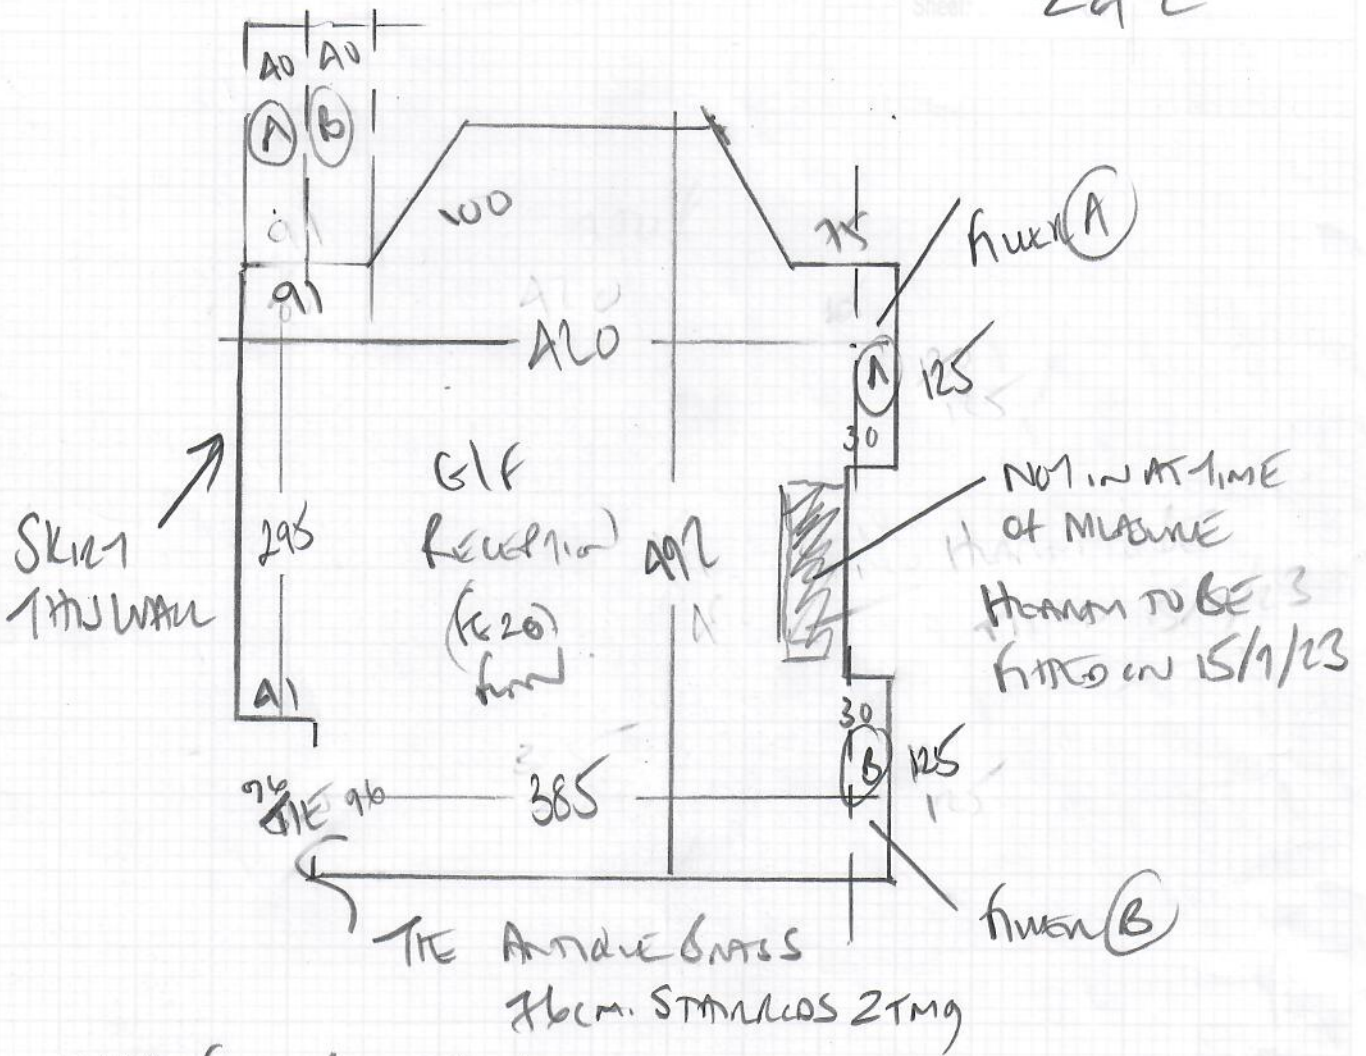

Job No: R19230  
Name: STEEN  
Address: 9 CLIVE GARDENS  
SW19 3JX  
Tel:  
Sheet: 1 of 2

Casual Rib  
Crown Home

550 x 400

22m<sup>2</sup>

FLOOR PLAN - COSY RIB  
 COLON HOME

450 x 400 - SEAM TO RECEIVES

Price = 21.750

Job No: R19230  
 Name: Steven  
 Address: 9 CIRCLE GARDENS  
 SW19 3DX  
 Tel:  
 Sheet: 2 of 2

WOOD FLOOR BEAMS  
 UP WITH CP ON OLD VULCAN  
 LAMINAR PAPER + ANTIDIE BRASS TIVE BOLE 21M9