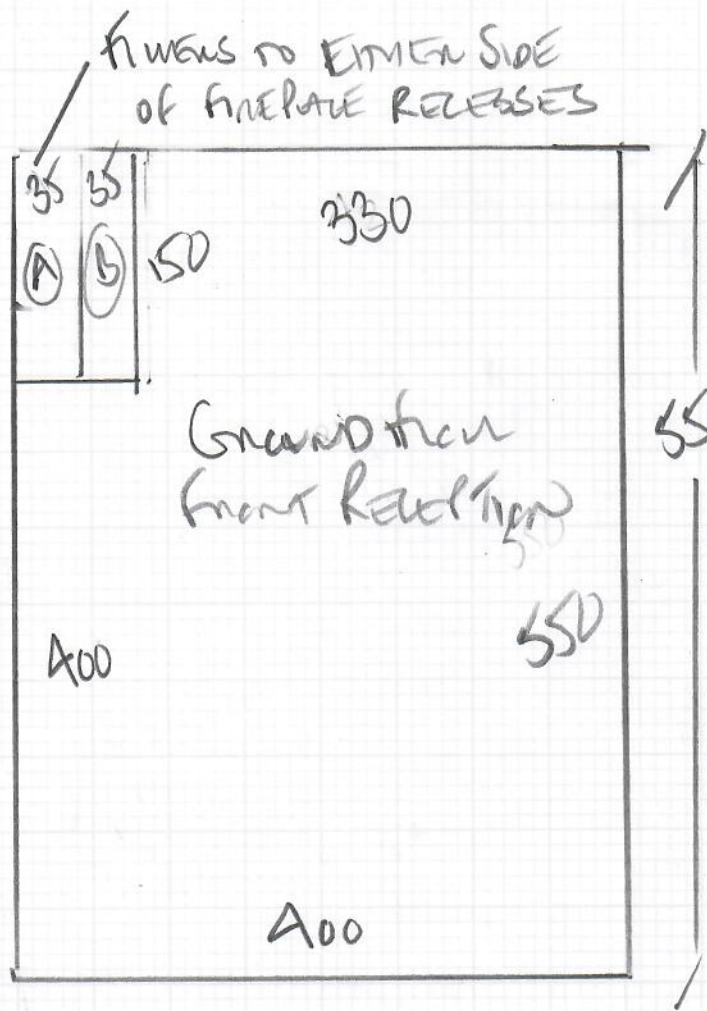

Job No: R19230  
Name: STEEN  
Address: 9 CLIVE GARDENS  
SW19 3JX  
Tel:  
Sheet: 1 of 2

Casual Rib  
Crown Home

550 x 400

22m<sup>2</sup>

FLOOR PLAN - COSY RIB  
 COLON HOME

450 x 400 - SEAM TO RECEIVES

Price = 21.750

Job No: R19230  
 Name: Steven  
 Address: 9 CIRCLE GARDENS  
 SW19 3DX  
 Tel:  
 Sheet: 2 of 2

WOOD FLOOR BEAMS  
 UP WITH CP ON OLD VULCAN  
 LAMINAR PAPER + ANTIDIE BRASS TIVE BOLE 21M9