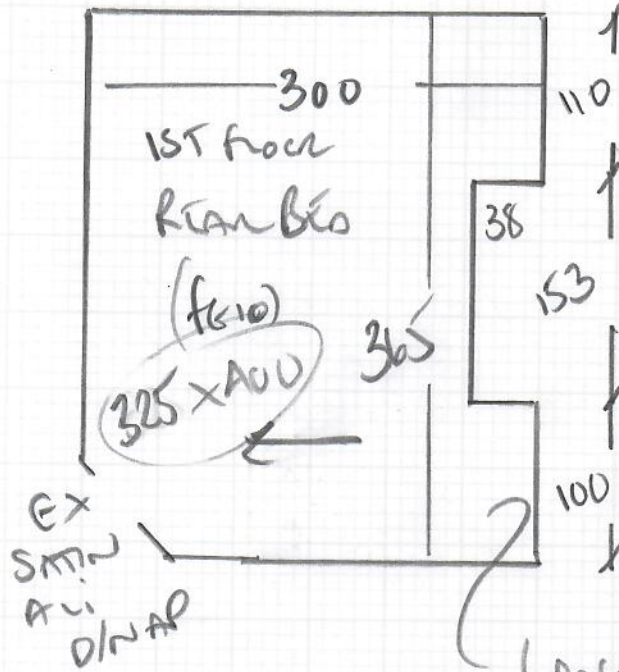

Job No: R19231  
Name: HUO SCHEIDT  
Address: 18 DEWAMONE RD  
SW20815  
Tel:  
Sheet: 1 of 1

GUEST BEDROOM

FURNITURE  
Couch Cinnamon

325 x 400

NEW 10mm PUFOAM + Latexfelt  
 Existing STROCE + EXISTING SALINARI D/NAP  
 Furniture f10 - CUSTOMER WILL CLEAN EXISTING W/ROBE + STO  
 CUSTOMER TO DO OWN W/HT + D/USE