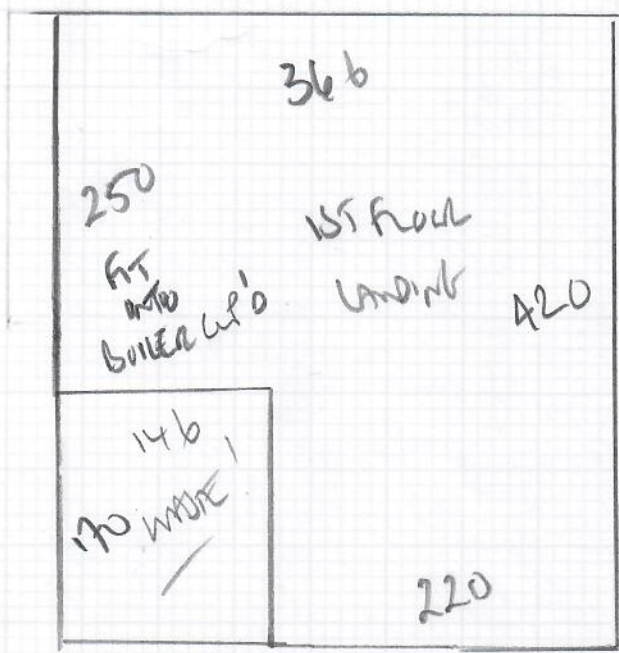

Job No: R19235
 Name: RILAN
 Address: 2A DENIST ROAD
 SINGAPORE 31110
 Tel:
 Sheet: 1 of 2

NATURAL Loop 'CABLE'
 Colour TANNED?

- PAN 420 x 366 ✓
- ROOM BED 315 x 366 ✓
- MATERIAL 540 x 366 ✓
- ROOM BED 2 375 x 366 ✓
- FRONT BED 1650 x 366

6039.2

FRONT BED 330 x 400

13.21m²

TERRAZZO
 7360m²

3-4 WEEKS