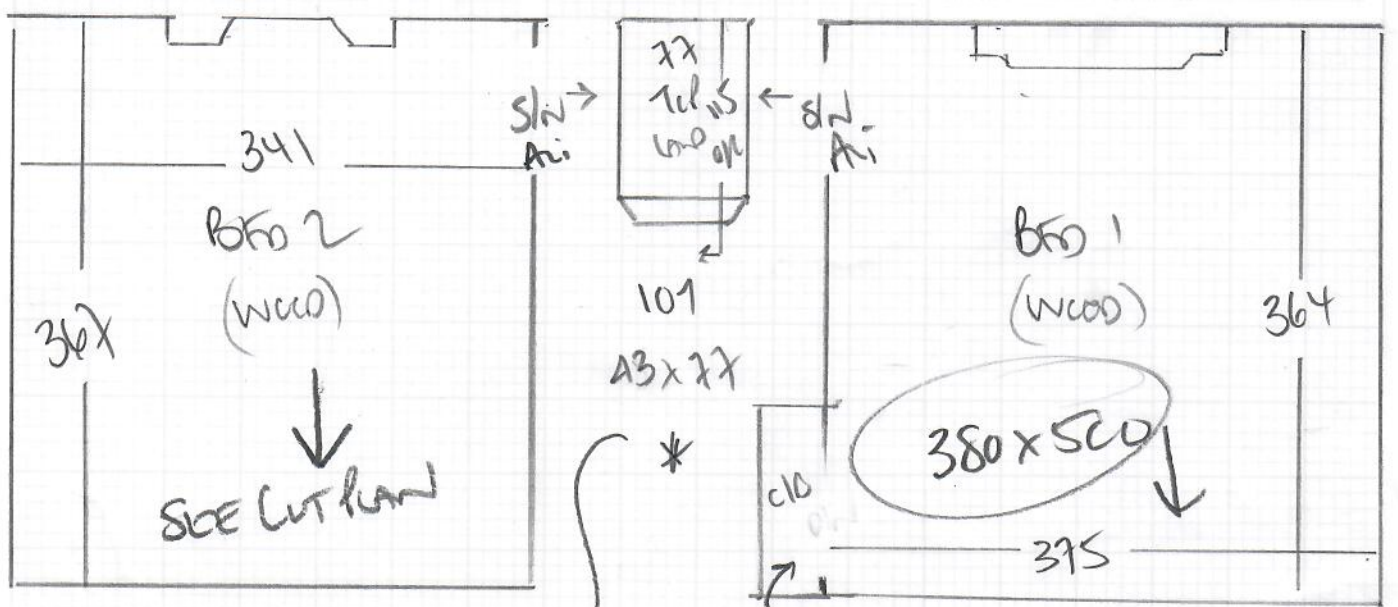

mrcarpet  
 Job No: R19244  
 Name: AHMET  
 Address: 38 DICELAND ROAD  
 SM7 2E1  
 Tel:  
 Sheet: 1 of 2

WARRICK VALLET  
 Color 634 GRANITE

ADRIAN  
 RING GUNTER WHEN YOU WANT  
 TO JOB - 07968-821905  
 FOR ACCESS - NO ONE LIVING  
 AT THIS ADDRESS AT PRESENT!

PAN 760 x 500  
 BS1 380 x 500  

---

 1140 x 500

SM7

Job No: R19244  
 Name: ARTNET  
 Address: 38 DIEHL ROAD  
 SM7 2E7  
 Tel:  
 Sheet: 2 of 2

SEE CUT PLAN  
 760 x 500

FIT INTO CURB/SAND!

- 500 x 100
- 250 x 400
- 100 x 400

Run THROUGH in ONE  
 IF POSSIBLE - IF NOT FIT  
 DIRECT AT LANE DOWNWAY