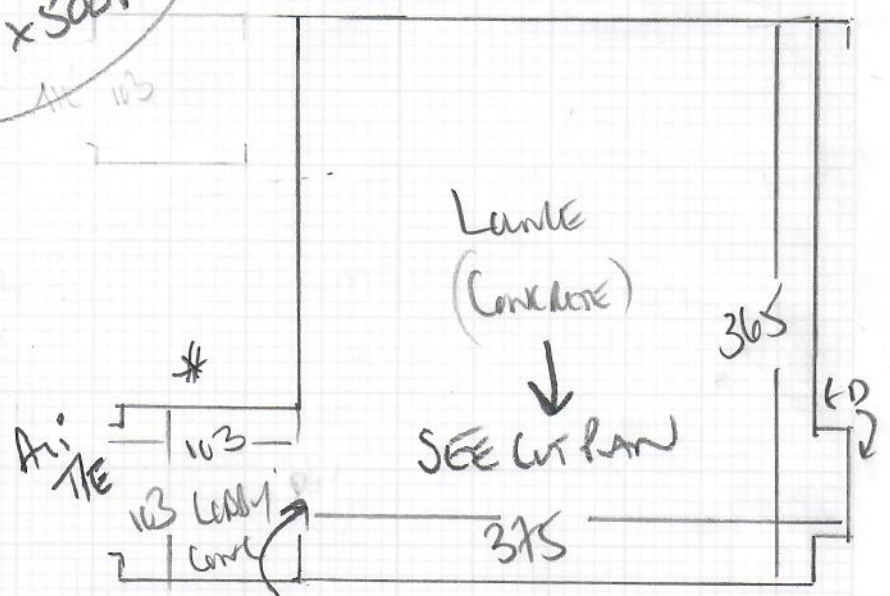

PAN 760 x 500  
 BS1 380 x 500  

---

 1140 x 500

SM2

Job No: R 19243  
Name: ARHMET  
Address: 38 DIEBLAND ROAD  
SM 7 2E7  
Tel: 2 of 2  
Sheet:

Fit into cabinet!

SEE CUT  
PLAN  
760x500m

500 x 100  
 250 x 400  
 100 x 400

Run through in ONE  
IF POSSIBLE - IF NOT FIT  
DIRECT AT LANE DOWNWAY