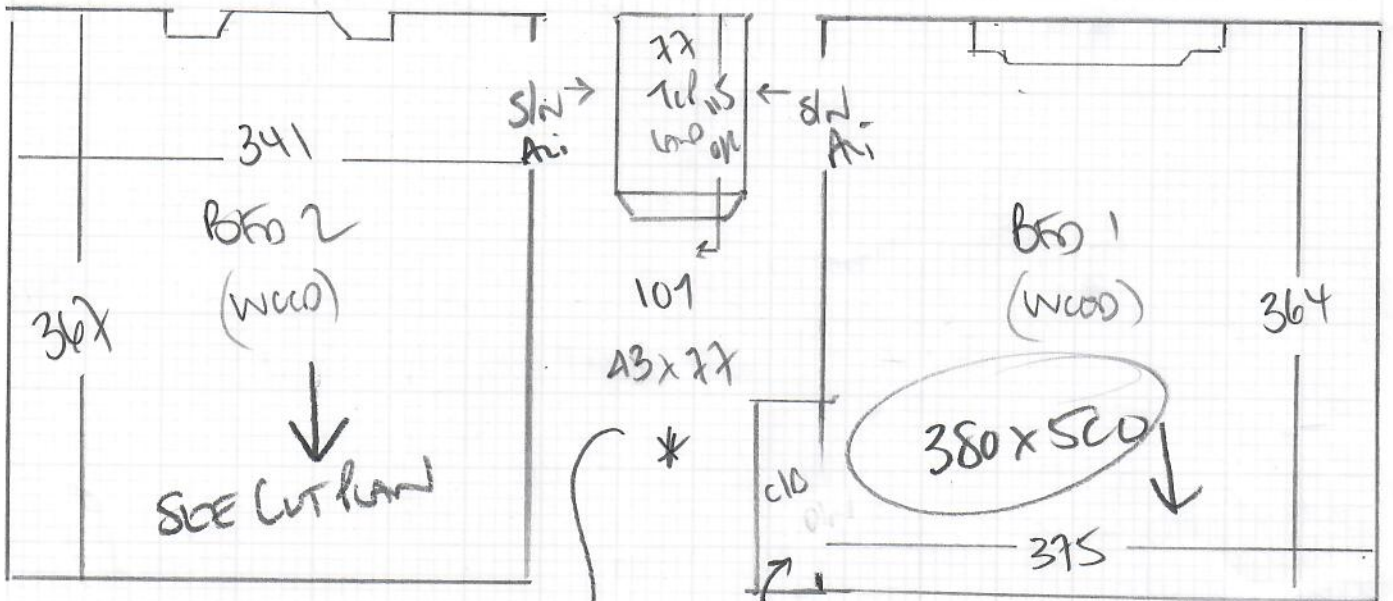

Job No: R19243  
 Name: AHMET  
 Address: 38 DICKLAND ROAD  
 SM7 2E1  
 Tel:  
 Sheet: 1 of 2

WANDERER VELVET  
 Color 634 GRANITE

ADRIAN  
 RING GUNTER WHEN YOU WANT  
 TO JOB - 07968-821905  
 FOR ACCESS - NO ONE LIVING  
 AT THIS ADDRESS AT PRESENT!

PAN 760 x 500  
 BS1 380 x 500  

---

 1140 x 500

SM2

Job No: R 19243  
Name: ARHMET  
Address: 38 DIEBLAND ROAD  
SM 7 2E7  
Tel: 2 of 2  
Sheet:

Fit into cabinet!

SEE CUT  
PLAN  
760x500m

500 x 100  
 250 x 400  
 100 x 400

Run through in ONE  
IF POSSIBLE - IF NOT FIT  
DIRECT AT LANE DOWNWAY