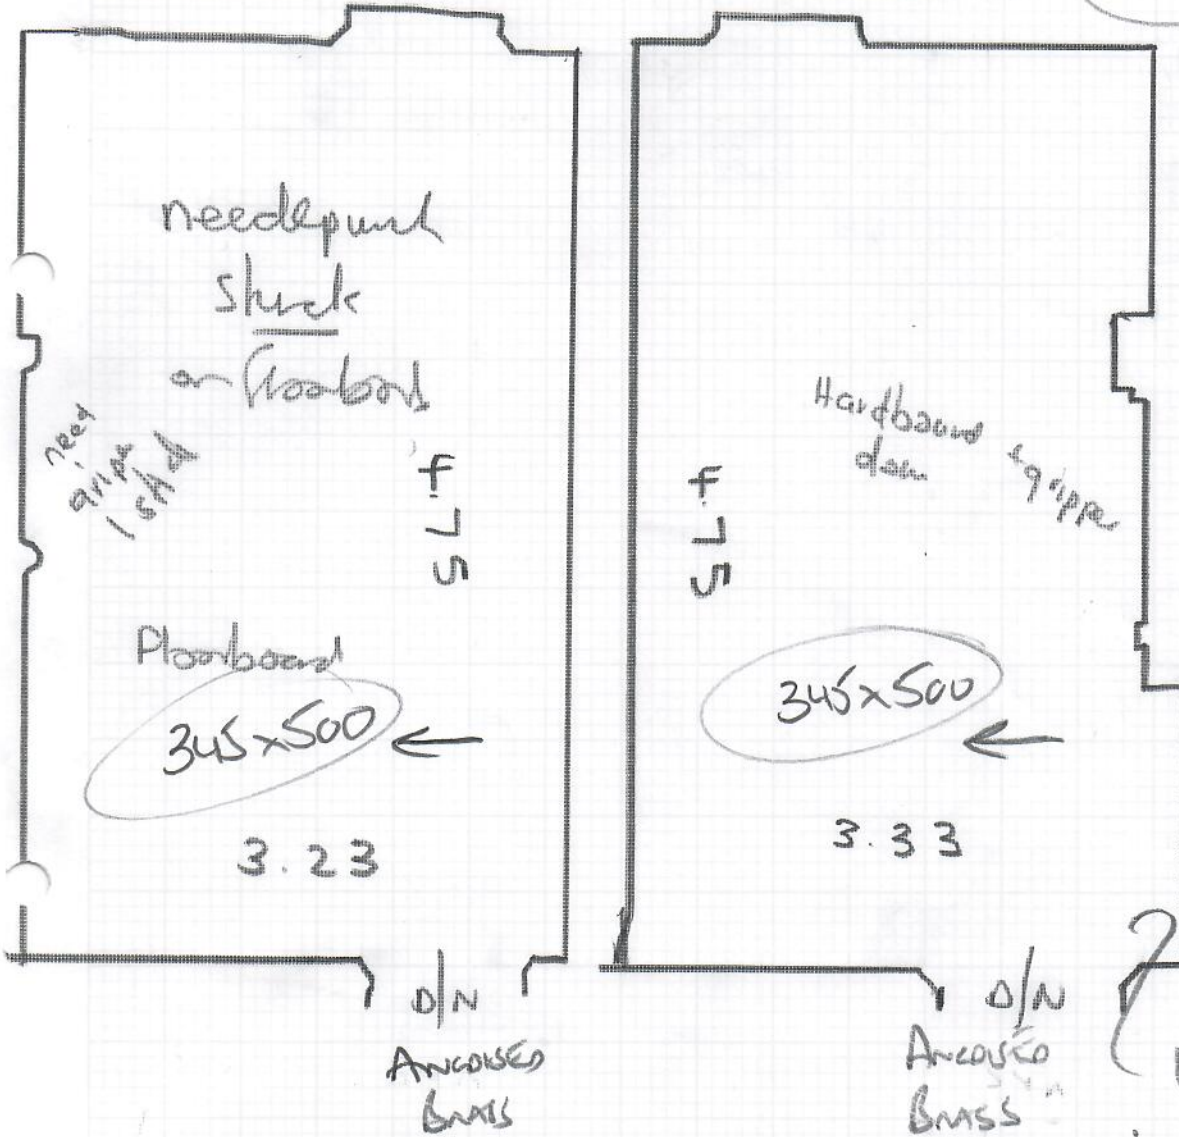

BED + DRESSING Room on 2nd floor

mrcarpet

SILKEN Colour CREPE

345 x 500 17.25m² Bedroom

345 x 500 17.25m² Dressing Rm

DRESSING Room

Bedroom

Job No: R 19244
Name: REID
Address: 5 THE GRANGE
SW19 4PT
Tel:
Sheet: 1 of 1

See Customer for Parking Permit

Fit New Gripper as required to allow for thicker Carpet.