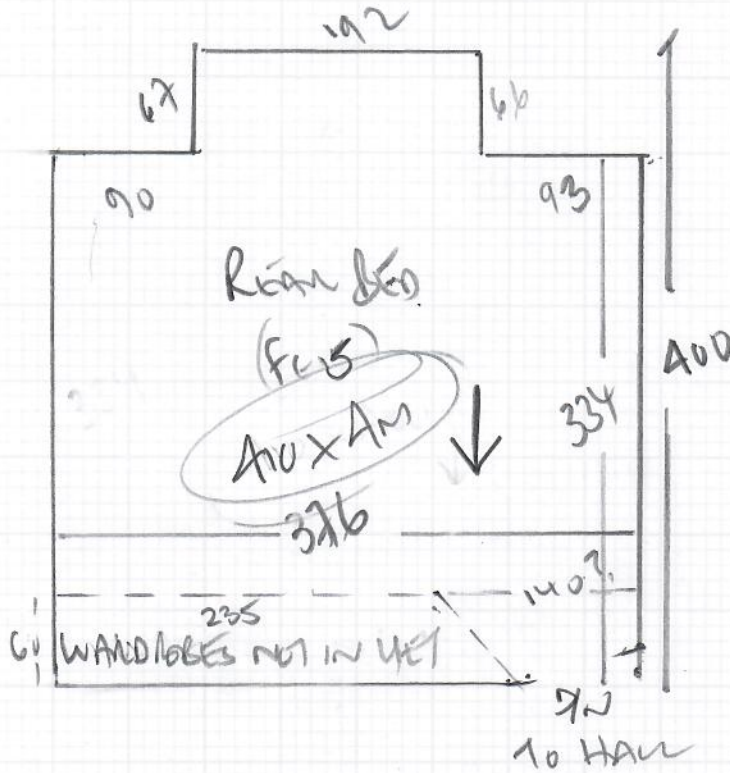

Ground from Rear Bed  
(BUNGALOW)

Job No: R 19247  
Name: STREET  
Address: 86 CAMBOURNE RD  
SM4 4JJ

Tel:  
Sheet: 1 of 1

REAR BED  
 'TUDOR TWIST CLASSIC'  
 COLOUR CLASSIC STONE  
 TRAYS  
A10 x A00

16 A00?

- WOOD FROM BARS
  - UPHOLSTERY CANES on old RUBBER + STEEL (DONE BY DECORATOR BUT LEFT ON SITE)
  - PARK on DRIVEWAY WITH PERMISSION
  - ART DECORATIONS
  - FURNITURE (IMAN OK)
- DISPOSAL ONLY