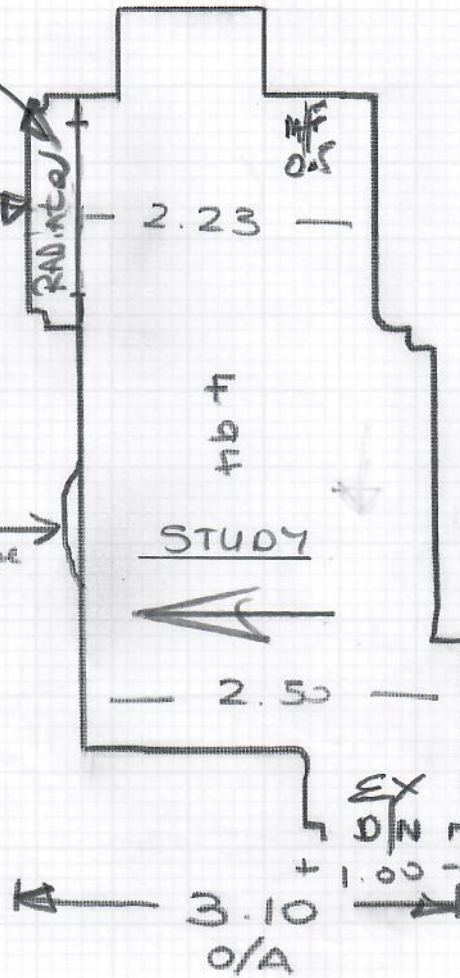

Job No: R19263  
Name: HIGGINSON

Address:

1 of 1

Tel:

Sheet:

# STUDY (TONY'S ROOM)

\*Fit carpet Behind  
RAD cover\*

Radiator  
Cover is  
built in -  
carpet to be  
cut + fitted  
inside cover

Plinth of  
Built in Bookcase  
is bowed  
(see video)

Hampstead Supreme 40  
Col. Italian Stone  
= 320 x 500  
= 16m<sup>2</sup>