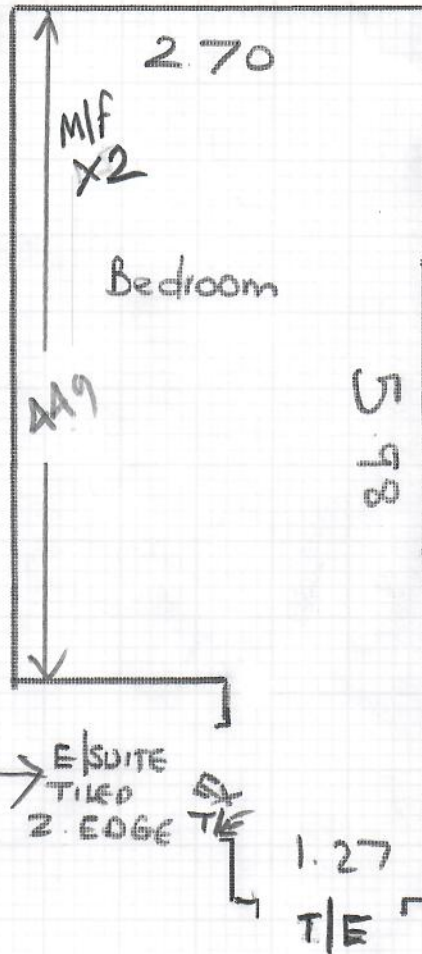

Job No: R19264
Name: SNOWIK LTD

Address:

Tel:

Sheet:

1 of 2

LONDON TWIST 40'
COL RIV-414

Cut Plan 615 x 400

Must fit carpet
& u/hay in cup'd

DRAW UP Cutting Plan

Job No: R19264
Name: SNOWIE LTD
Address: 2 Power House
Wimborne Wiltshire BA9
Tel: SW19 760
Sheet: of

2 of 2

Must fit Carpet on Uplift in Cupd

WIPSE TO FIT INTO CUPBOARD

need gripper in cupboard