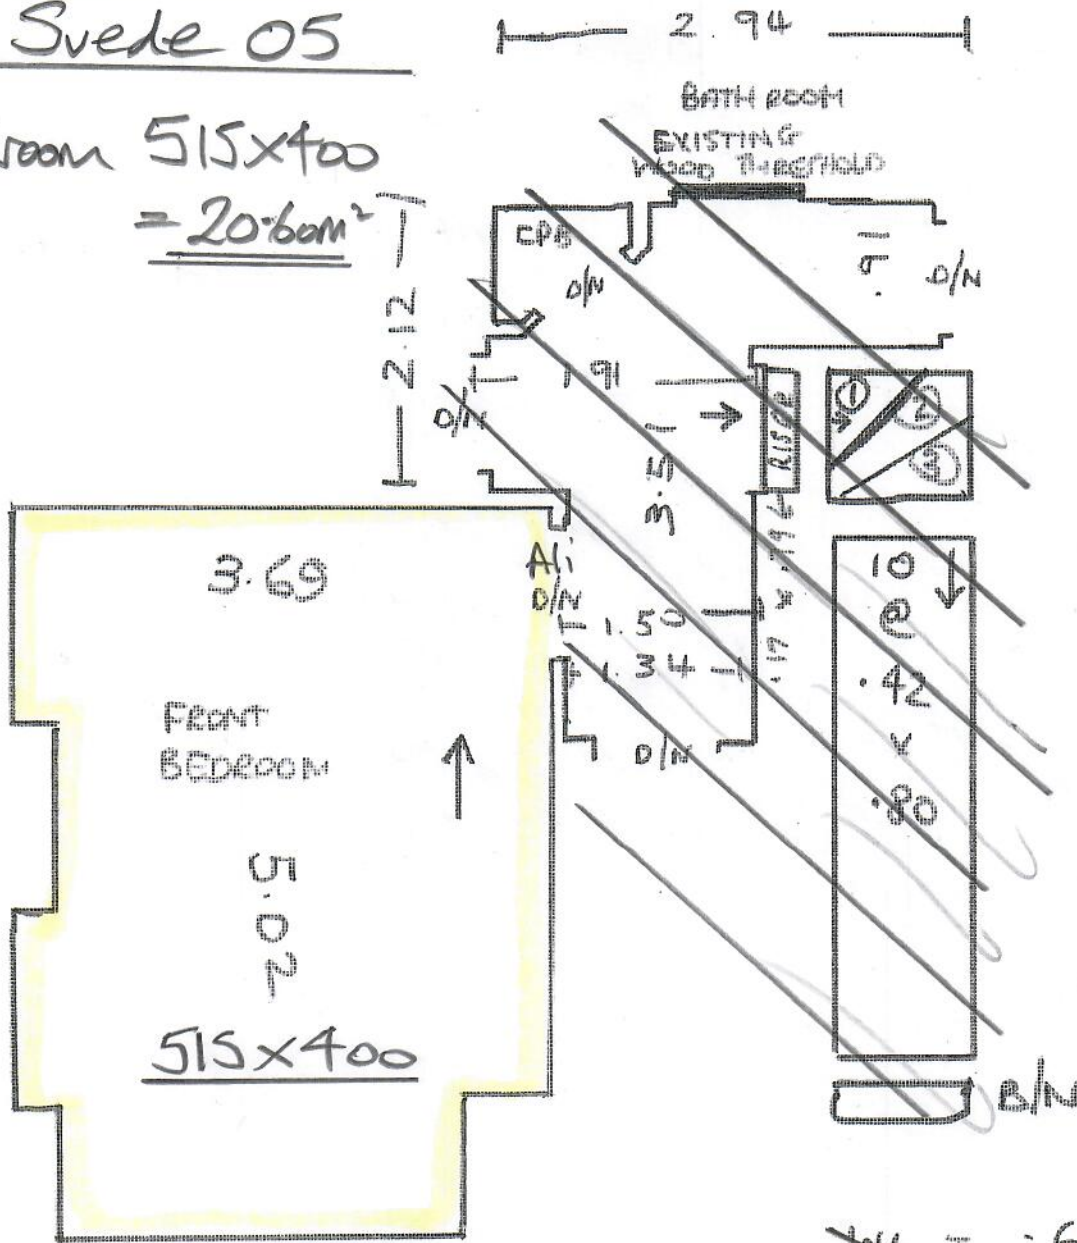

R19267

~~R19267~~
PARTRIDGE

lot 1

BEDROOM ONLY

Sophisticat
Col. Svede 05

Bedroom 515x400
= 20.60m²

- ~~W1 = .60 x 0.90~~
- ~~W2 = .69 x 1.12~~
- ~~W3 = .66 x .78~~
- ~~B/N = .42 x 1.00~~