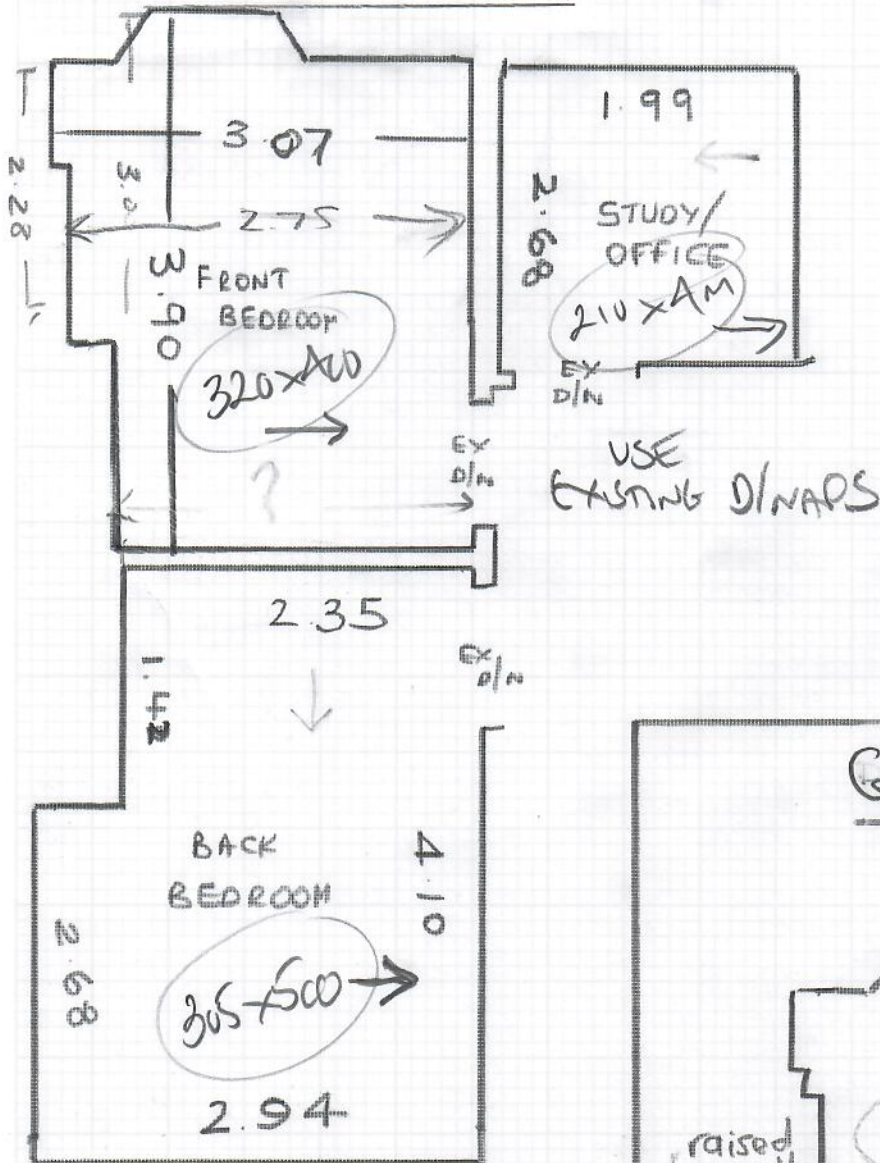

first floor

2 BEDS + STUDY

mrcarpet
 Job No: R19274
 Name: RICHARDSON
 Address: 24 MEVINUE ROAD SW20 8RD
 Tel:
 Sheet: 1 of 1

2 BEDS + STUDY

FARRISIE (VICING 003)

LOWRIE CAPE FOLG

BACK BED 305 x 500

FRONT BED 320 x 400

STUDY 210 x 400

3645m²

Ground floor

(wood floor in hall)

DAKOTA Carpet DAK-CL66

420 x 400 1680m²