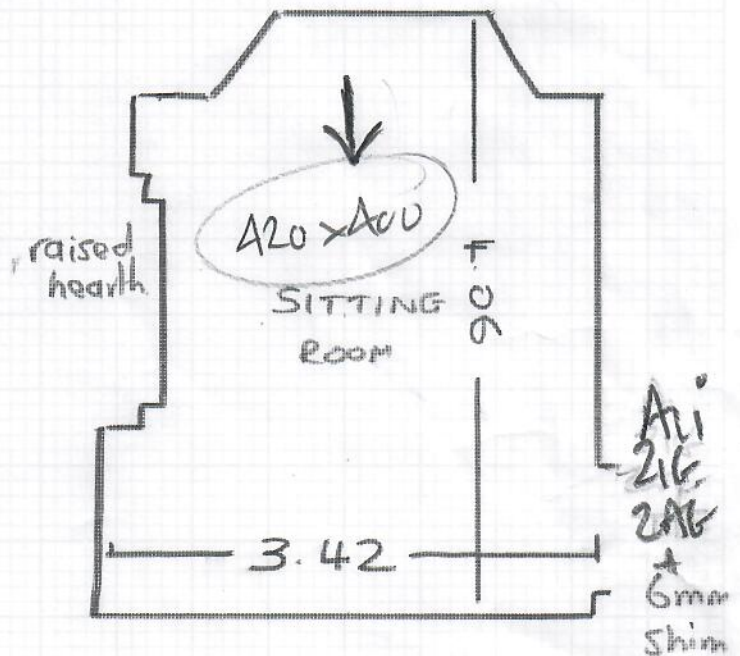

first floor

2 BEDS + STUDY

mrcarpet
 Job No: R19274
 Name: RICHARDSON
 Address: 24 MEVINUE ROAD SW20 8RD
 Tel:
 Sheet: 1 of 1

2 BEDS + STUDY

FARRISIE (VICING 003)

LOWRIE CAPE FOLG

BACK BED 305 x 500

FRONT BED 320 x 400

STUDY 210 x 400

3645m²

Ground floor

(wood floor in hall)

DAKOTA Carpet DAK-CL66

420 x 400 1680m²