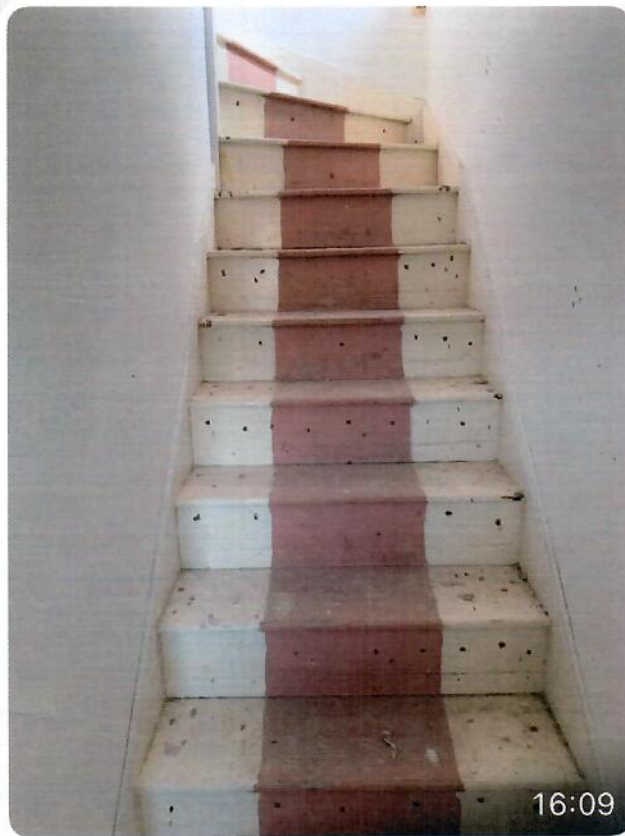

16:34

R19278
NB Stone
(John Bailey)

5

John Bailey

last seen today at 16:26

Nigel nice to see you today

Sizes are as follows :

Bed 1 3100x3500

Bed 2 2500x3400

Landing 1500 x 1100 *o/r*

Stair 850 wide 12 treads

3 top turning

15:48

20/2

Ready for Friday next week

Thankyou

15:51

If you can

16:06

Sorry to keep txting can you price
for good quality underlay

16:09

16:09