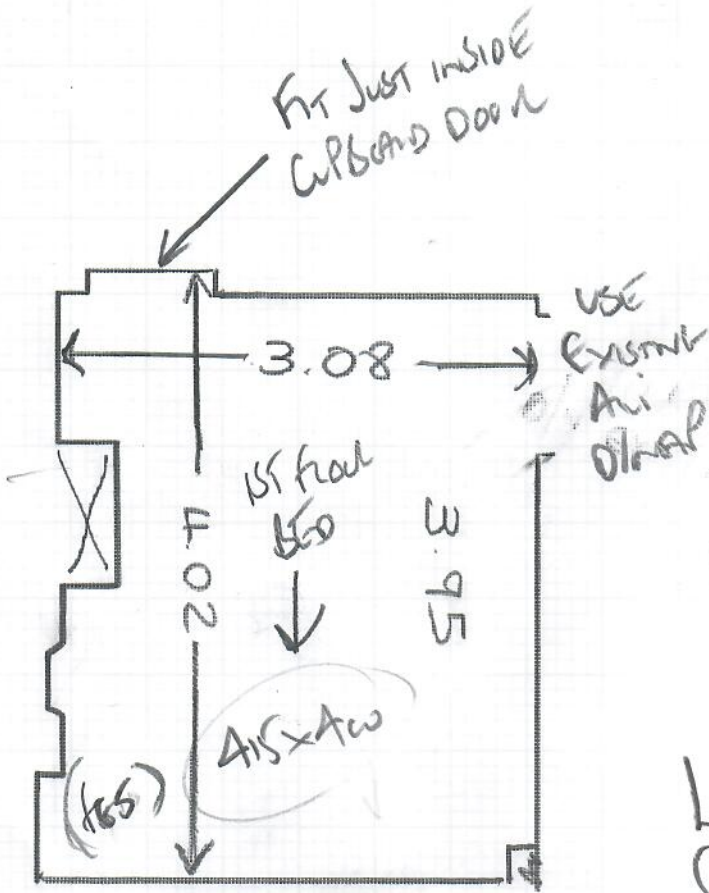

Job No: R19285
Name: BOVING DON
Address: 38 BUSTON ROAD
Tel: SW20 85X
Sheet: 1 of 1

1st from BEDROOM
(LEDS BED)

Luxurium
Coun LW37 AMMONITE

415 x 400M

RE-USE EXISTING UNDERLAY + STEEL
UNITS + DISPOSE OF EXISTING CARPET
FURNITURE