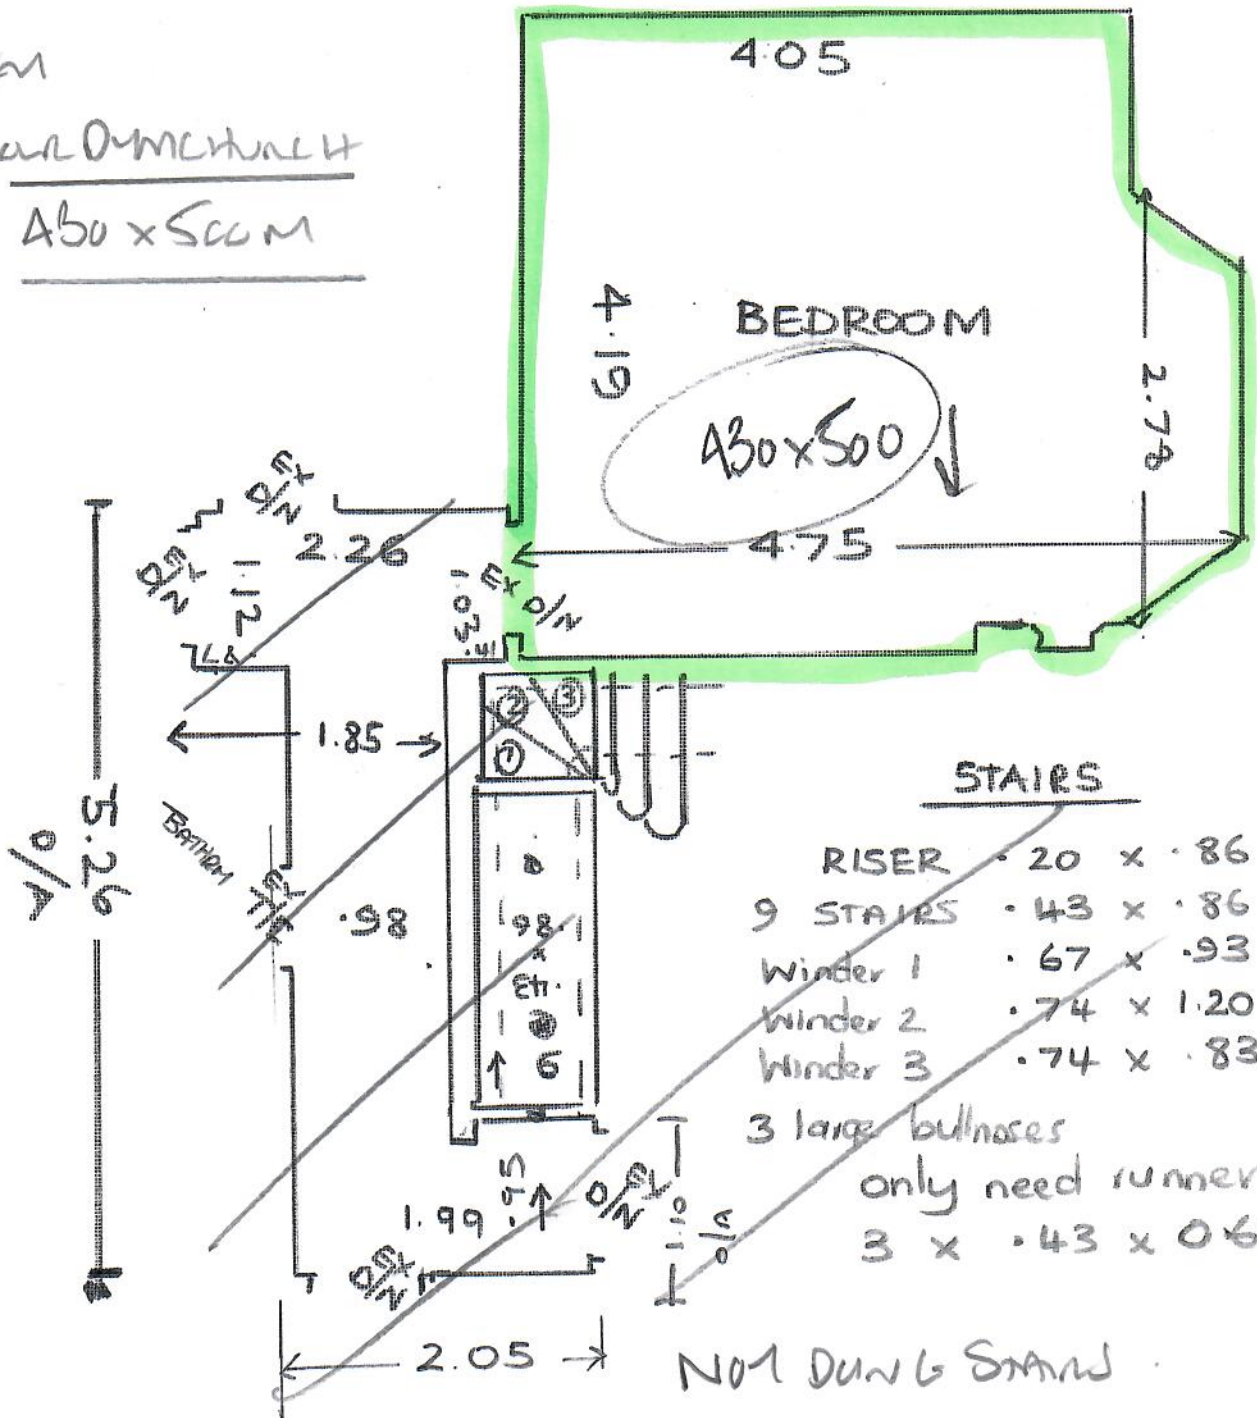

R19287
 KUNITSYNA
 94 GARDNER LANE WEST
 K12 70B

1 of 1

BED ROOM ONLY

Roomplan

COVER DIMENSIONS

4.30 x 5.00 M

STAIRS

RISER	20	x	.86
9 STAIRS	43	x	.86
Winder 1	67	x	.93
Winder 2	74	x	1.20
Winder 3	74	x	.83

3 large bullnoses
 only need runner
 3 x .43 x 0.60

NO 1 DUNG STAND