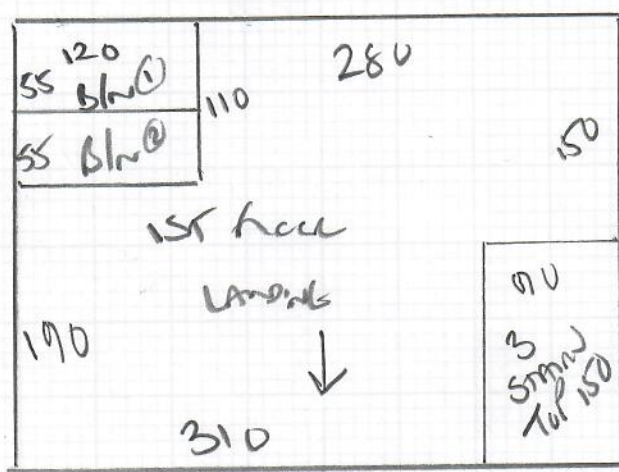

Job No: R19302
 Name: WHITE
 Address: 916 HOME PARK ROAD
 SW19 7HR
 Tel:
 Sheet: 1 of 2

565

Stairs + Landings
Turfed to Grand floor

HAVANA
 COLOS HAV - 27
 (GLOBE 197)

FLR 1 565 x 400
 FLR 2 300 x 400
865 x 400

300

3A bon?

Job No: R 19302
 Name: WHITE
 Address: 96 HOME PARK LANE
 SW19 7HL
 Tel:
 Sheet: 2 of 2

- 21
- 45 x 78
- W1 63 x 86
- W2 75 x 110
- W3 63 x 78

- 31
- 45 x 80
- W4 65 x 87
- W5 80 x 110
- W6 63 x 72

- 17
- 45 x 86
- W7 62 x 84
- W8 75 x 110
- W9 60 x 77
- 5/NOSE 45 x 105

- (TO BE WOOD)
- To HALL
- 6/NOSE ①
- 45 x 120
- ↑ 107
- 45 x 82
- W12 66 x 79
- W11 85 x 118
- W10 67 x 97