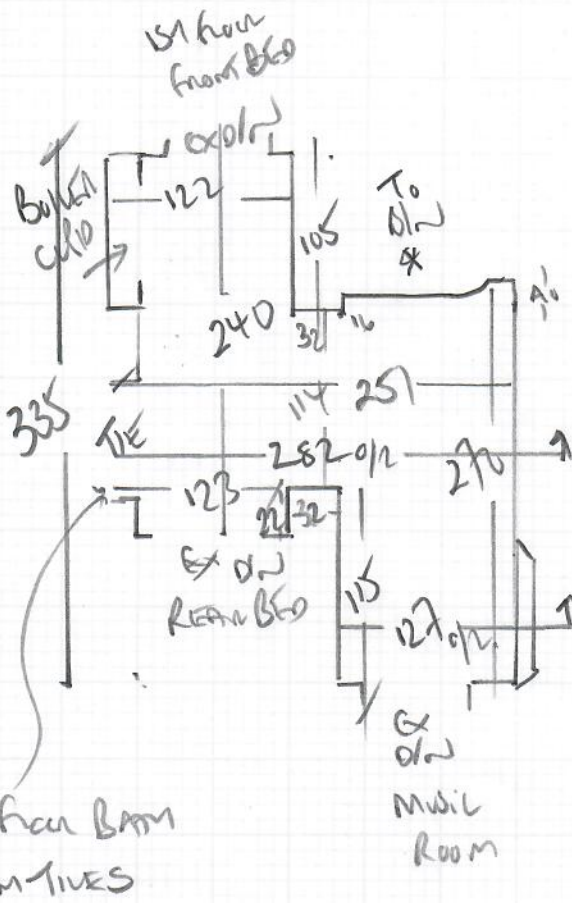

Job No: R19302
 Name: WHITE
 Address: 916 HOME PARK ROAD
 SW19 7HR
 Tel:
 Sheet: 1 of 2

565

Stairs + Landings
Turfed to Grand floor

HAVANA
 COLOS HAV - 27
 (GLOBE 197)

FLR 1 565 x 400
 FLR 2 300 x 400
865 x 400

300

3A bon?

Job No: R 19302
 Name: WHITE
 Address: 96 HOME PARK LANE
 SW19 7HL
 Tel:
 Sheet: 2 of 2

- 21
- 45 x 78
- W1 63 x 86
- W2 75 x 110
- W3 63 x 78

- 31
- 45 x 80
- W4 65 x 87
- W5 80 x 110
- W6 63 x 72

- 17
- 45 x 86
- W7 62 x 84
- W8 75 x 110
- W9 60 x 77
- 5/NOSE 45 x 105

- (TO BE WOOD)
- To HALL
- 6/NOSE ①
- 45 x 120
- ↑ 107
- 45 x 82
- W12 66 x 79
- W11 85 x 118
- W10 67 x 97