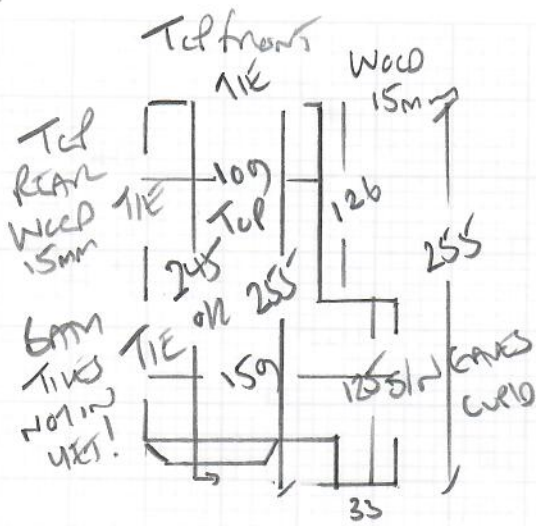

Job No: R19302
 Name: WHITE
 Address: 916 HOME PARK ROAD
 SW19 7HR
 Tel:
 Sheet: 1 of 2

565

Stairs + Landings
Turfed to Grand floor

HAVANA
 COLOS HAV - 27
 (GLOBE 197)

FLR 1 565 x 400
 FLR 2 300 x 400
865 x 400

300

3A bon?

Job No: R 19302
 Name: WHITE
 Address: 96 HOME PARK LANE
 SW19 7HL
 Tel:
 Sheet: 2 of 2

- 21
- 45 x 78
- W1 63 x 86
- W2 75 x 110
- W3 63 x 78

- 31
- 45 x 80
- W4 65 x 87
- W5 80 x 110
- W6 63 x 72

- 17
- 45 x 86
- W7 62 x 84
- W8 75 x 110
- W9 60 x 77
- 5/NOSE 45 x 105

- (TO BE WOOD)
- To HALL
- 6/NOSE ①
- 45 x 120
- ↑ 107
- 45 x 82
- W12 66 x 79
- W11 85 x 118
- W10 67 x 97