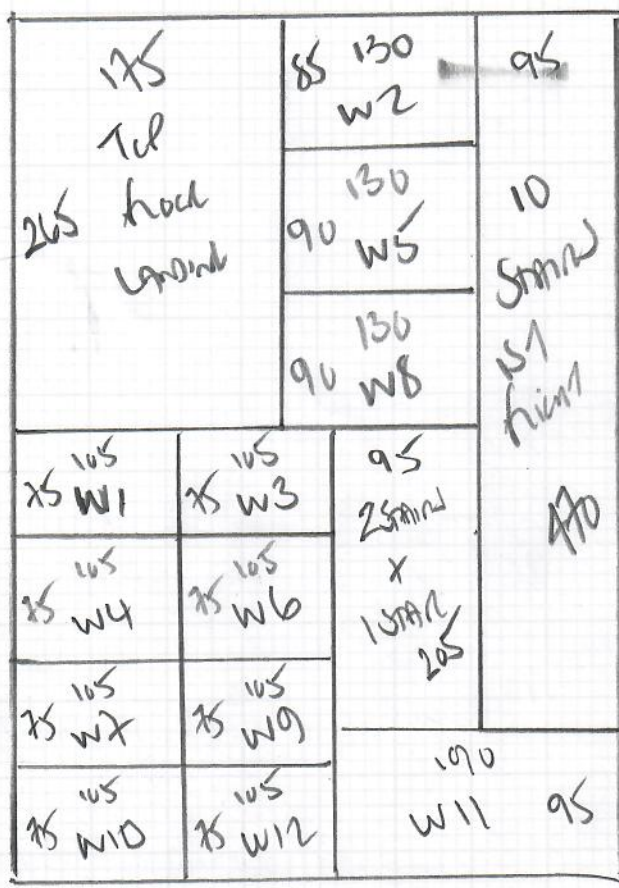

Job No: R19302
 Name: WHITE
 Address: 916 HOME PARK ROAD
 SW19 7HR
 Tel:
 Sheet: 1 of 2

565

Stairs + Landings
Turfed to Grand floor

HAVANA
 COLOS HAV - 27
 (GLOBE 197)

FLR 1 565 x 400
 FLR 2 300 x 400
865 x 400

300

3A bon?

Job No: R 19302
 Name: WHITE
 Address: 96 HOME PARK LANE
 SW19 7HL
 Tel:
 Sheet: 2 of 2

- 21
- 45 x 78
- W1 63 x 86
- W2 75 x 110
- W3 63 x 78

- 31
- 45 x 80
- W4 65 x 87
- W5 80 x 110
- W6 63 x 72

- 17
- 45 x 86
- W7 62 x 84
- W8 75 x 110
- W9 60 x 77
- 5/NOSE 45 x 105

- (TO BE WOOD)
- To HALL
- 6/NOSE ①
- 45 x 120
- ↑ 107
- 45 x 82
- W12 66 x 79
- W11 85 x 118
- W10 67 x 97