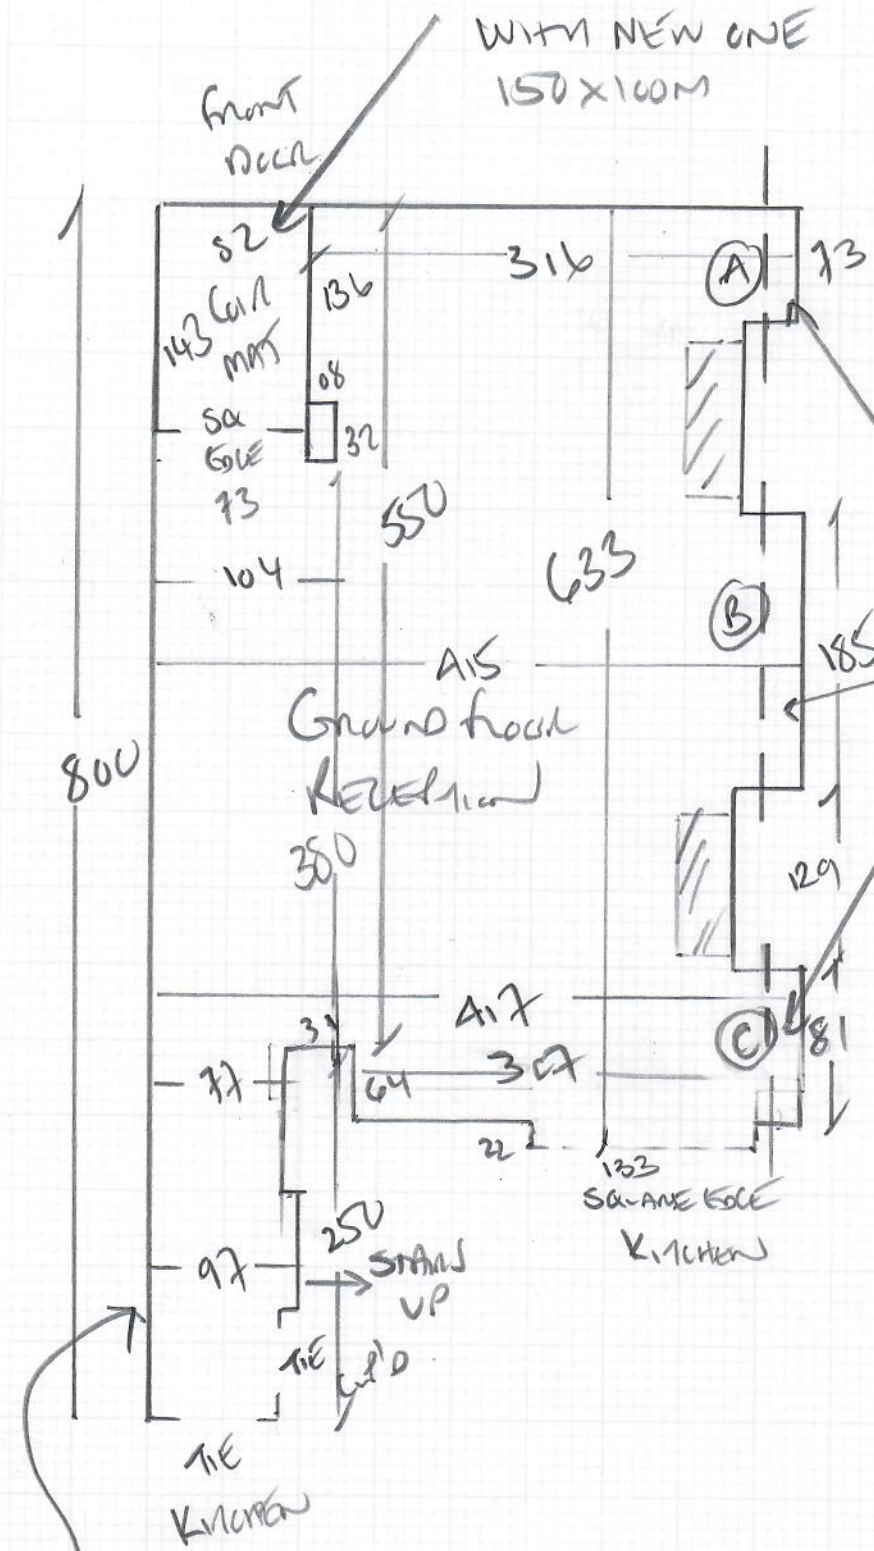

Job No: R19310
 LUCIE WHITE & CO
 Add: ST ANCHWAY ST
 SW13 0AS
 Tel:
 Sheet: 1 of 2

ARBORAN
 Colour Arb - 034
 TIMBER

Plan 850 x 400

SHAMS (x 3) TO
 RECESSES AS PLAN

FILLERS (A) (B) (C)

- + fit NEW CAR MAT
 150 x 100M TO
 ENTRANCE LOBBY
- + NEW AIR SOLAR EGGES

Job No: R19310
 Name: LUCIE WHITE & CO
 Address: ST ALBAN WAY SMOOR
 Tel: SW13 0AS
 Sheet: 2 of 2

REPLACE CAR MAT
 WITH NEW ONE
 150 X 100 CM

ALBORAN
 Code ALB-034

SEE CUTTING PLAN
850 X 400

SKIRT THIS WALL