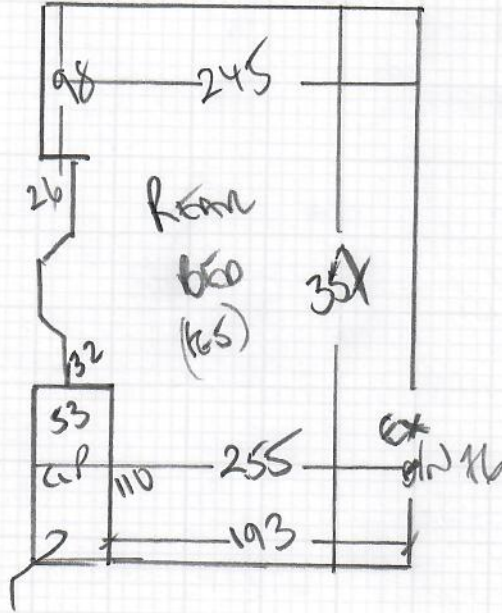

Job No: R19317  
 Name: CLINCH  
 Address: 98 Richmond Road  
 SW20 0LD.  
 Tel:  
 Sheet: 1 of 1

Bedroom

Hampstead 'A0'  
 Colour Pacific Pearl  
 (EASTON - EAST - A10)  
270 x 400

fit inside  
 w/d

WOOD floor

uplift on JIP Rubber + STOLE

USE EX D/WAL ANOD.

furmiture BED ONLY (FG10)