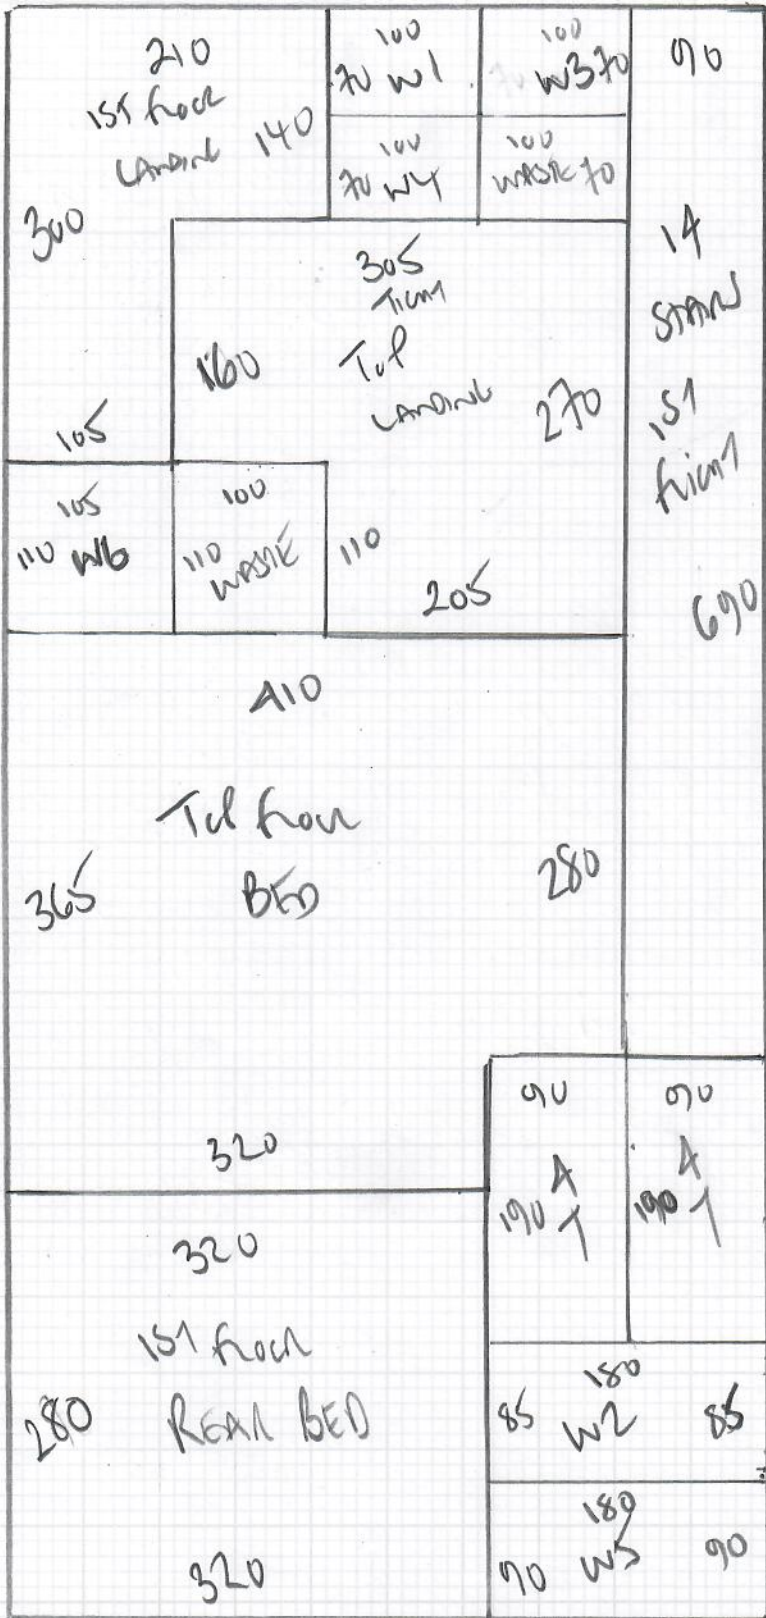

Job No: R19321
Name: O'NEILL
Address: 160 ESSEX ROAD
SWIFT81N

Tel:
Sheet: 1 of 3

3 BEDS STAIRS + LANDING

ALBURN
Color AB-022
RAN 1055 X 500
FRONT BED 465 X 500

1520 X 500

76m²

COIL MAT
NATURAL
130 X 100M

Job No: R19321
 Name: O'NEILL
 Address: 160 Esplanade Level
 SW17 8TW
 Tel:
 Sheet: 2 of 3

- 45 x 76
- w1 65 x 89
- w2 77 x 107
- w3 65 x 74
- w4 65 x 88
- w5 73 x 110
- w6 70 x 80
- A1
- 45 x 83
- To 1st floor Landing

Need floors
 No lift

Furniture Minimal (tois)

Ali on SATIN Ai BAND