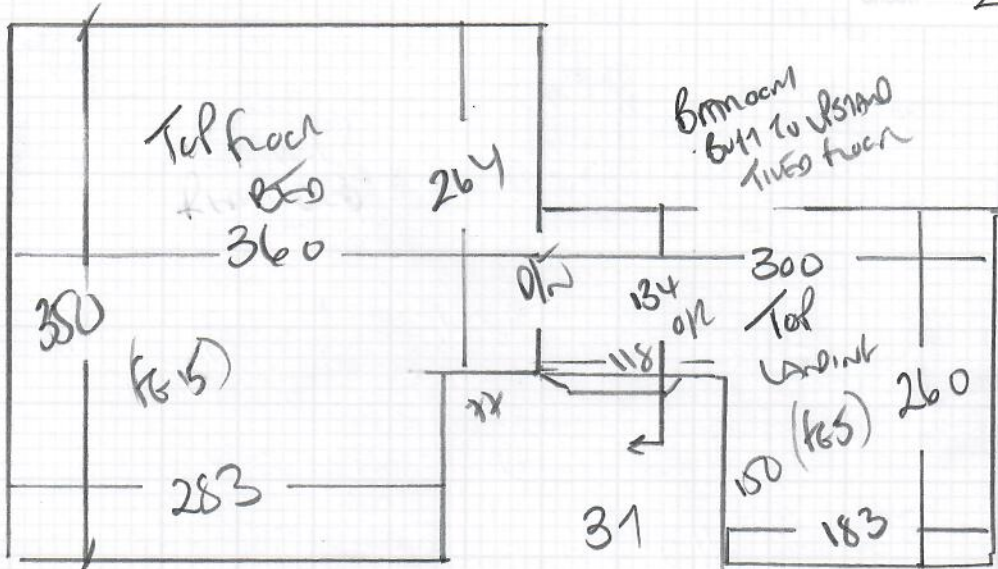

Job No: R19321
Name: O'NEILL
Address: 160 ESSEX ROAD
SWIFT81N

Tel:
Sheet: 1 of 3

3 BEDS STAIRS + LANDING

ALBURN
Color AB-022
RAN 1055 X 500
FRONT BED 465 X 500

1520 X 500

76m²

COIL MAT
NATURAL
130 X 100M

Job No: R19321
 Name: O'NEILL
 Address: 160 Esplanade Level
 SW17 8TW
 Tel:
 Sheet: 2 of 3

- 45 x 76
- w1 65 x 89
- w2 77 x 107
- w3 65 x 74
- w4 65 x 88
- w5 73 x 110
- w6 70 x 80
- A1
- 45 x 83
- To 1st floor Landing

Need floors
 No lift

Furniture Minimal (tois)

Ali on SATIN Ai BAND