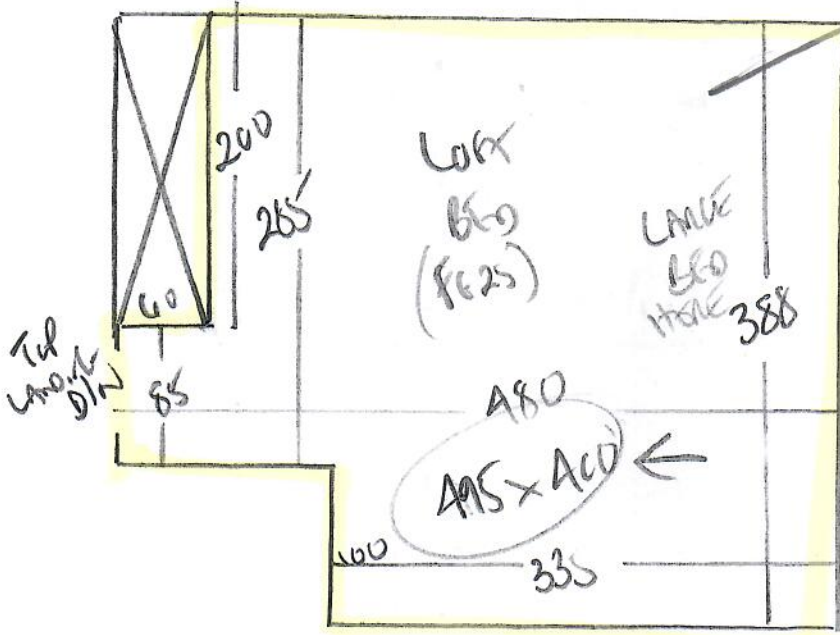

Lulworth - LW-48

FIT DATE  
25/9/24

R19037  
ROBERTS  
26 HARBOR RD  
SW19 3SH

1 of 1

WOOD frame  
white wall line  
on p/s frame  
+ SLEEVE

Later Date

Cone floor  
white wall  
on old frame  
+ SLEEVE  
(Stick sleeve)  
Lvl  
Have slw

THIS ROOM EX CAN BE OK  
SO MAY NOT REPLACE?