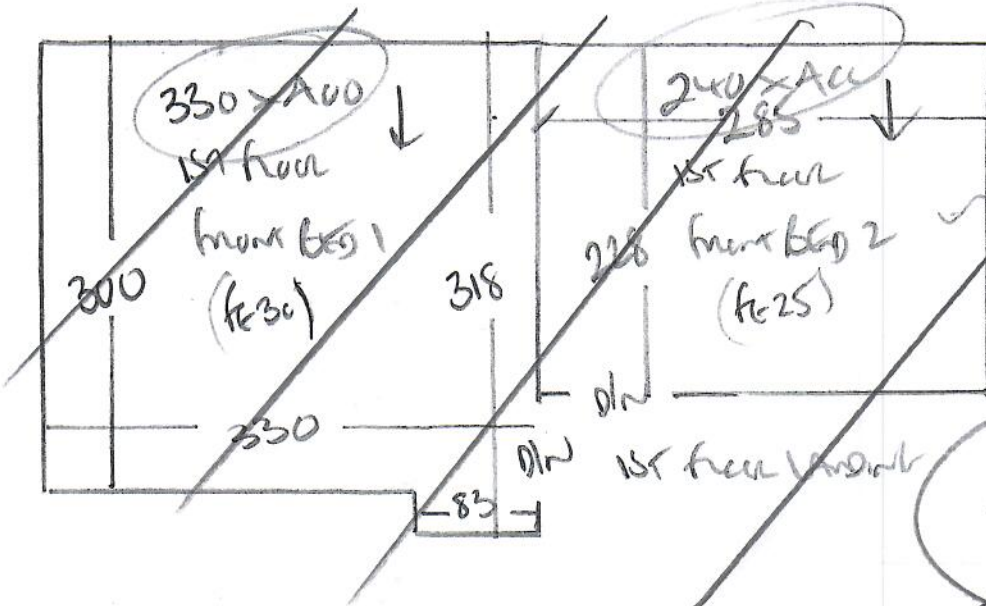

Lulworth - LW-48

FIT DATE  
25/9/24

R19037  
ROBERTS  
26 HARBOR RD  
SW19 3SH

1 of 1

WOOD frame  
white wall line  
on p/s frame  
+ SLEEVE

Later Date

Cone floor  
white wall  
on old frame  
+ SLEEVE  
(Stick sleeve)  
Lvl  
Have slw

THIS ROOM EX CAN BE OK  
SO MAY NOT REPLACE?