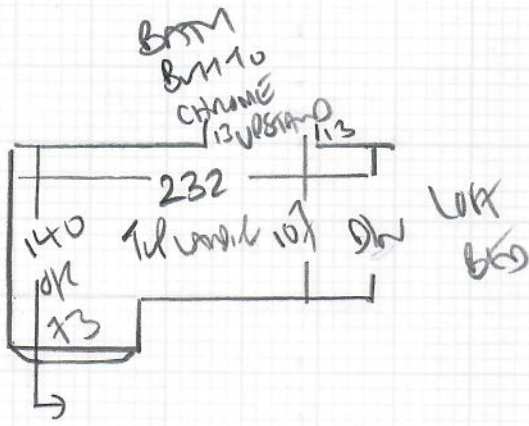

Job No: R19037  
 Name: ROBERTS  
 Address: 26 HERBERT RD  
 SW19 3SH  
 Tel:  
 Sheet: 1 of 2

STAIRS + LANDINGS  
Top floor to Ground

HAVANA  
 Colour HAV-25

RAW 700 x 400

28m<sup>2</sup>

L/WentL  
Col. LW-48

Left Bed 495 x 400

= 1980m<sup>2</sup>

PHASE 1  
 finish  
 25/9/24

\* MUST REPLACE AN GRIPPER ON \*  
 \* 1st floor of STAIRS + FIT NEW \*

Job No: R19037  
 Name: Roberts  
 Address: 26 Hendon Rd  
 Swig 35H  
 Tel:  
 Sheet: 2 of 2

- w1 61 x 76
- w2 70 x 95
- w3 65 x 66
- 67
- 47 x 70
- w4 65 x 78
- w5 70 x 95
- w6 65 x 67

Replace Au Gripper on this front of STARS

117  
42 x 85

WOOD FRAMES

UPPER LOFT FIVE ON PU FRAME

EXISTING SLEEVE - BUT REMOVE 1ST FRONT STARS AS PINS STICKING THROUGH EXISTING CARPET. TOO LONG!