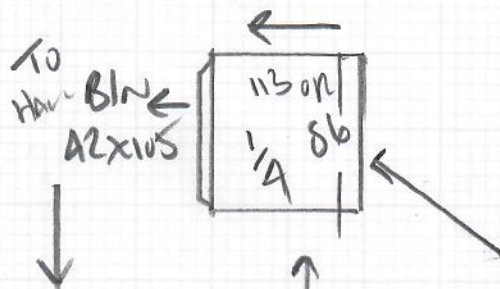

Replace Au Gripper on this front of STARS

117
42 x 85