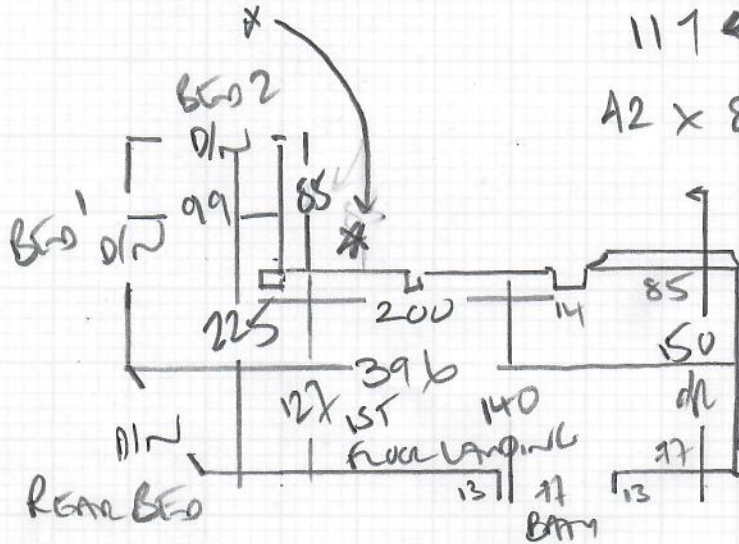

Job No: R19037  
 Name: ROBERTS  
 Address: 26 HERBERT RD  
 SW19 3SH  
 Tel:  
 Sheet: 1 of 2

STAIRS + LANDINGS  
Top floor to Ground

HAVANA  
 Colour HAV-25

RAW 700 x 400

28m<sup>2</sup>

L/WentL  
Col. LW-48

Left Bed 495 x 400

= 1980m<sup>2</sup>

PHASE 1  
 finish  
 25/9/24

\* MUST REPLACE AN GRIPPER ON \*  
 \* 1st floor of STAIRS + FIT NEW \*

Job No: R19037  
 Name: Roberts  
 Address: 26 Hendon Rd  
 Swig 35H  
 Tel:  
 Sheet: 2 of 2

- w1 61 x 76
- w2 70 x 95
- w3 65 x 66
- 67
- 47 x 70
- w4 65 x 78
- w5 70 x 95
- w6 65 x 67

Replace Au Gripper on this front of STARS

117  
42 x 85

WOOD FRAMES

UPPER LOFT FIVE ON PU FRAME

EXISTING SLEEVE - BUT REMOVE 1ST FRONT STARS AS PINS STICKING THROUGH EXISTING CARPET. TOO LONG!