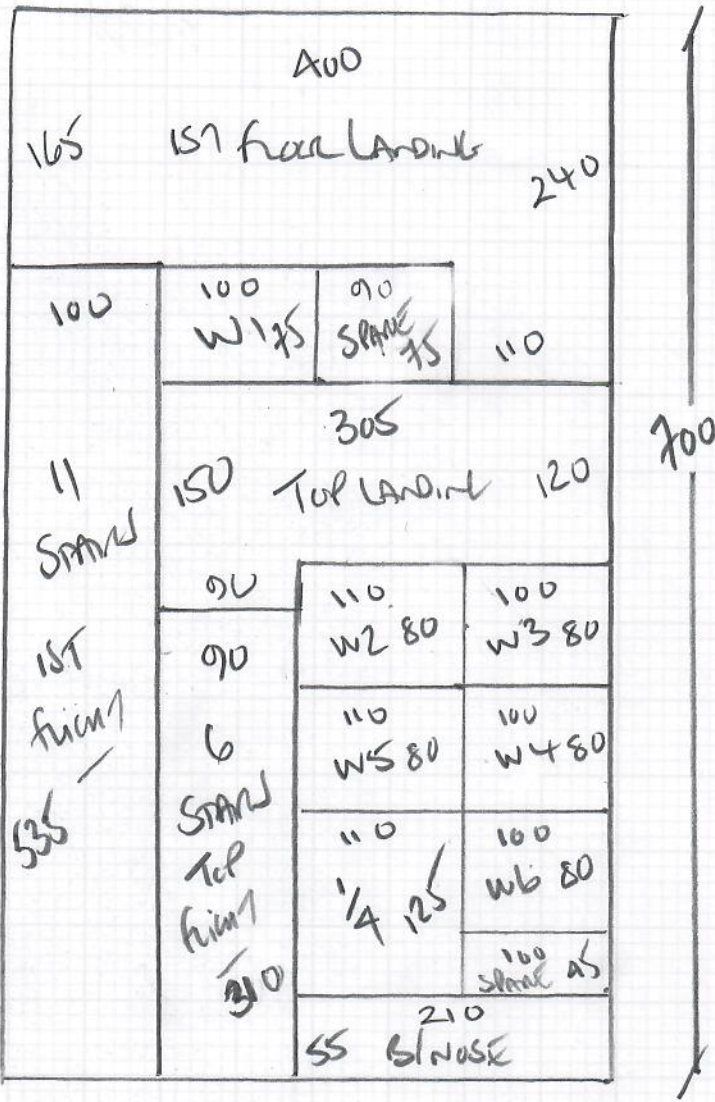

Job No: R19037  
 Name: ROBERTS  
 Address: 26 HERBERT RD  
 SW19 3SH  
 Tel:  
 Sheet: 1 of 2

STAIRS + LANDINGS  
Top floor to Ground

HAVANA  
 Colour HAV-25

RAW 700 x 400

28m<sup>2</sup>

L/WentL  
Col. LW-48

Left Bed 495 x 400

= 1980m<sup>2</sup>

PHASE 1  
 finish  
 25/9/24

\* MUST REPLACE AN GRIPPER ON \*  
 \* 1st floor of STAIRS + FIT NEW \*

Job No: R19037  
 Name: Roberts  
 Address: 26 Hendon Rd  
 Swig 35H  
 Tel:  
 Sheet: 2 of 2

- w1 61 x 76
- w2 70 x 95
- w3 65 x 66
- 67
- 47 x 70
- w4 65 x 78
- w5 70 x 95
- w6 65 x 67

Replace Au Gripper on this front of STARS

117  
42 x 85

WOOD FRAMES

UPPER LOFT FIVE ON PU FRAME

EXISTING SLEEVE - BUT REMOVE 1ST FRONT STARS AS PINS STICKING THROUGH EXISTING CARPET. TOO LONG!