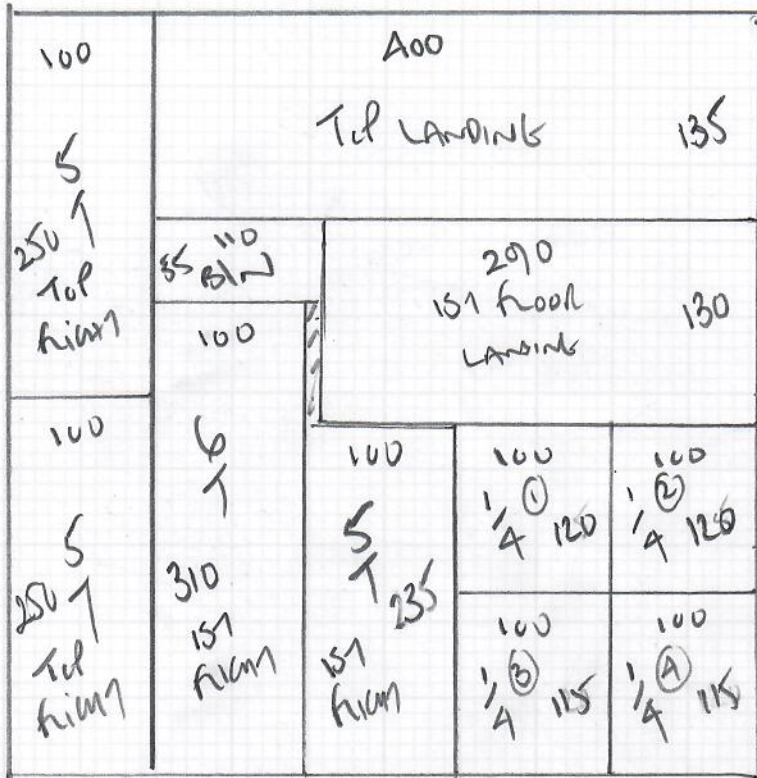

Job No: R19318
 Name: REVILL
 Address: 23 PINE GROVE
 SWING FHD

Tel:
 Sheet: 1 of 2

Top front BED
Stairs + Landings

From Co-ordinates
 Couch 1cc37 GRANOLA

Plan 500 x 500
 BED 205 x 500
705 x 500

35.25

Job No: R 19318
Name: REVILL
Address: 23 PINE GROVE
SWINDON
Tel:
Sheet: 2 of 2